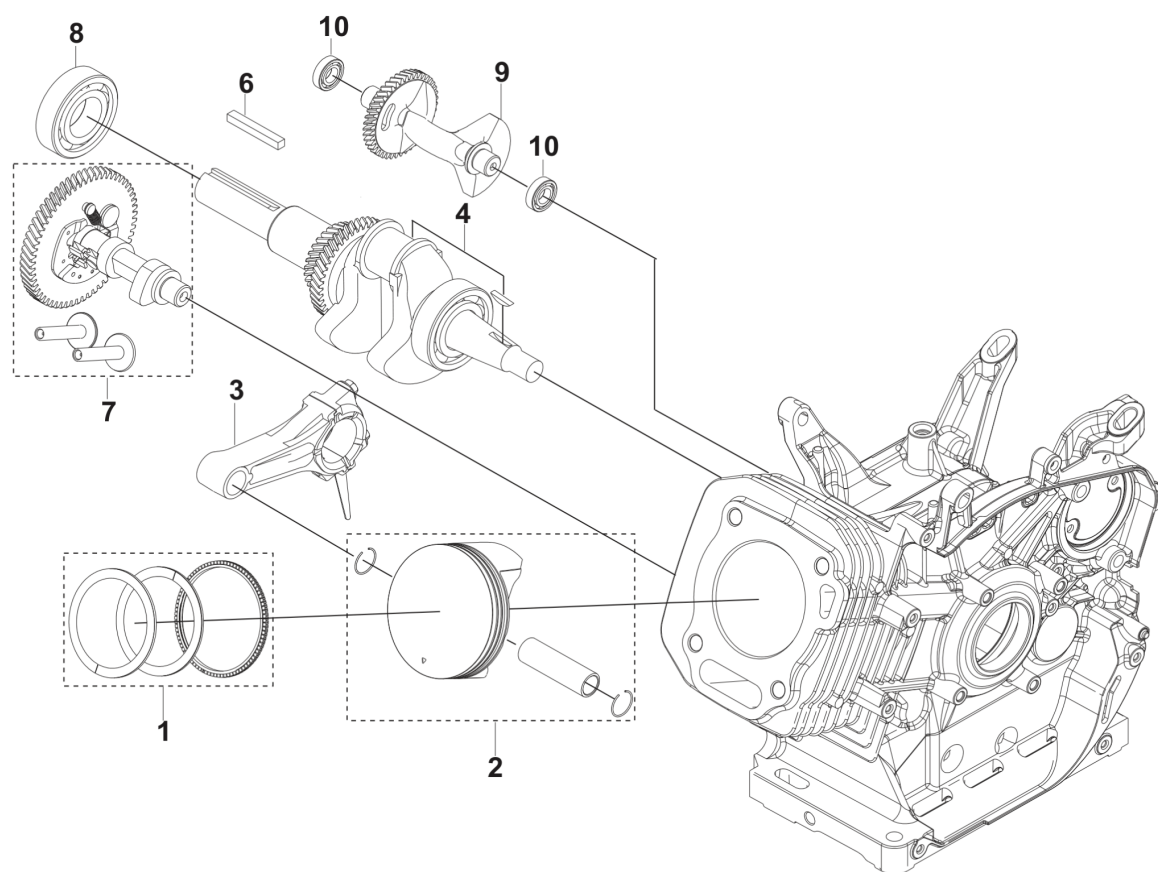

SPARE PARTS CATALOGUE
: HUSQVARNA HH 389MP

Spare Parts List

SPARE PARTS LIST

A HH 389MP / HH 389OB / HH 389MPC
CYLINDER HEAD ASSY

REF.	PART NO.	DESCRIPTION	REMARK	QTY.	KIT
1	599349254	CYLINDER COVER	CYLINDER HEAD COVER KIT	1	
2	546303201	BOLT		1	
3	599349255	GASKET	CYLINDER HEAD COVER GASKET	1	
4	599349256	CYLINDER HEAD KIT		1	
5	546303301	BOLT	T110: M10 L=80	1	
6	599349257	GASKET	CYLINDER HEAD COVER GASKET	1	
7	599349201	PIN	LOCATION PIN - MULTIPACK: 20	1	
8	590844201	SPARK PLUG	HQT-7	1	
9	599349261	VALVE KIT		1	
10	599349260	VALVE KIT	ROCKER ARM KIT	1	
11	529458601	PLATE	PUSH ROD GUIDE PLATE	1	
12	546303401	PUSH ROD	PUSH ROD SET	1	
13	599349259	STUD	T110: M8 L=54 - MULTIPACK: 2	1	
14	599349258	STUD	T110: M6/8 L=134 - MULTIPACK: 2	1	
15	529459601	TUBE		1	

B HH 389MP / HH 389OB / HH 389MPC
PISTON & CRANKSHAFT

REF.	PART NO.	DESCRIPTION	REMARK	QTY.	KIT
1	599349268	PISTON RING	SET	1	
2	599349269	PISTON ASSY		1	
3	599349267	CONNECTING ROD		1	
4	599349265	CRANKSHAFT		1	
6	599349264	KEY	MULTIPACK: 10	1	
7	599349288	CAMSHAFT	KIT	1	
8	599349263	BALL BEARING		1	
9	599349266	SHAFT	BALANCING SHAFT	1	
10	599349262	BALL BEARING		1	

E HH 389MP / HH 389OB / HH 389MPC
GOVERNOR

REF.	PART NO.	DESCRIPTION	REMARK	QTY.	KIT
1	599349291	CRANKCASE	FOR ENGINE: 970505901	1	
1	599349292	CRANKCASE	FOR ENGINE: 970505801 AND 599349290	1	
2	599596801	SEAL	OIL SEAL	1	
3	599349293	OIL PLUG		1	
4	599349287	GEAR	GOVERNOR GEAR	1	
5	599349286	ARM	SPEED REGULATING ARM KIT	1	
6	599349285	THROTTLE HANDLE		1	
7	546303701	BOLT	GB/T 16674.1: M6 L=12	1	
8	599349284	THROTTLE ASSY		1	
9	599349345	NUT	GB/T 6177.1: M6	1	
10	599349290	DEFLECTOR	AIR DEFLECTOR KIT	1	