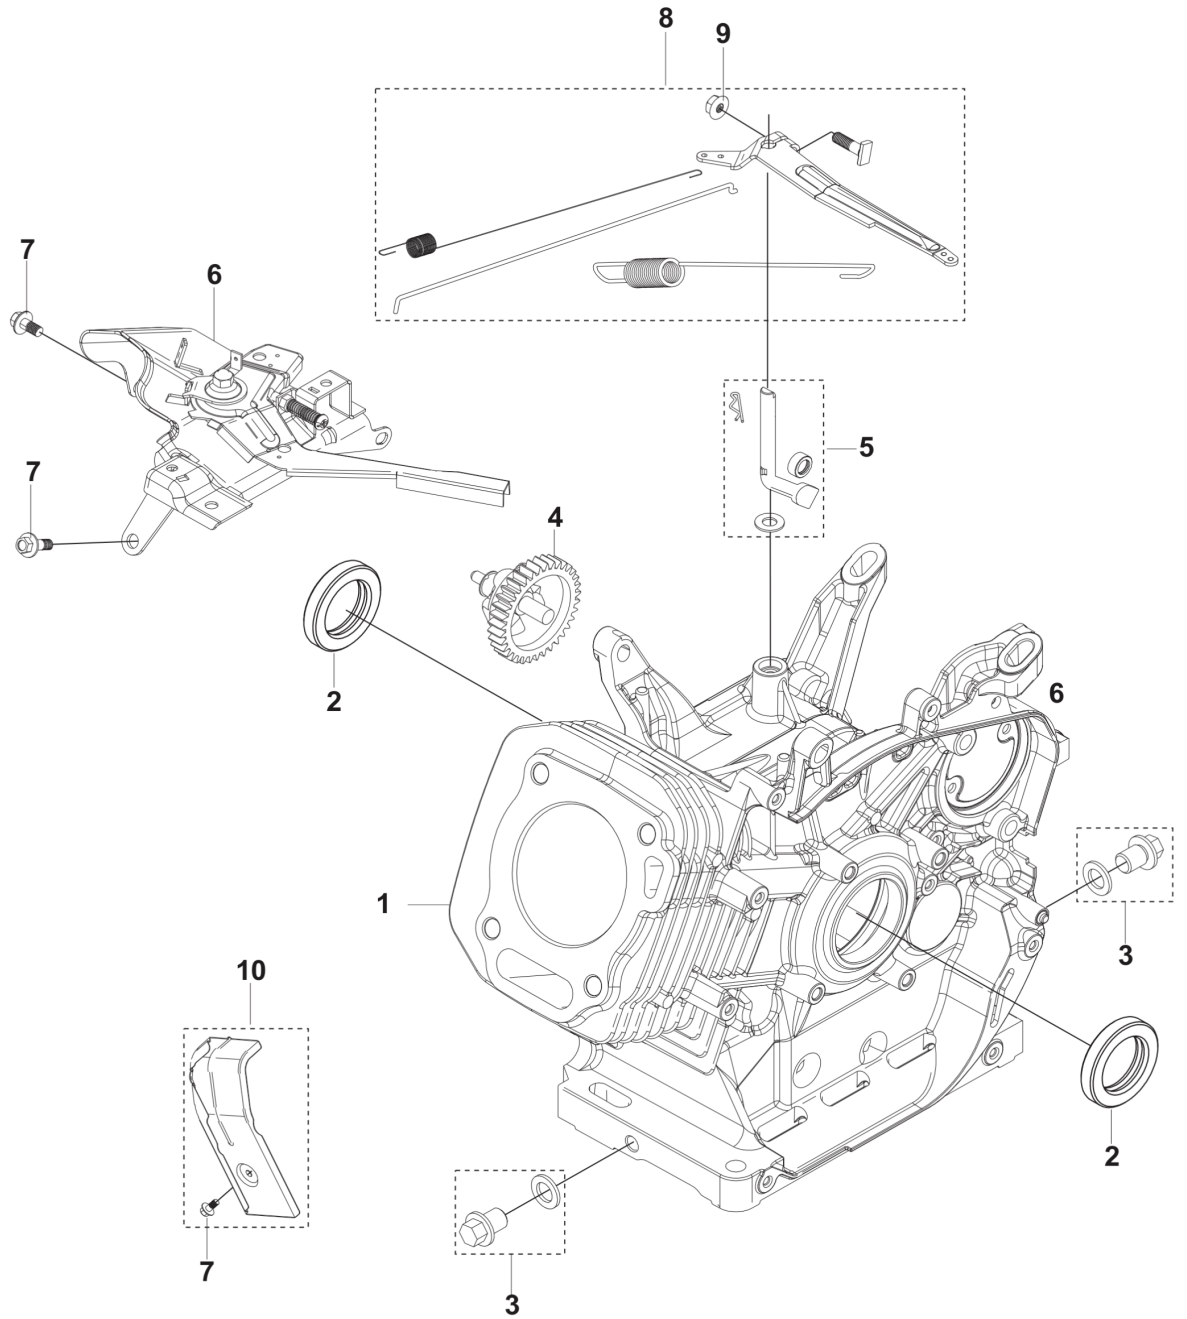

SPARE PARTS CATALOGUE
: HUSQVARNA HH 389MP

Spare Parts List

SPARE PARTS LIST

A HH 389MP / HH 389OB / HH 389MPC
CYLINDER HEAD ASSY

REF.	PART NO.	DESCRIPTION	REMARK	QTY.	KIT
1	599349254	CYLINDER COVER	CYLINDER HEAD COVER KIT	1	
2	546303201	BOLT		1	
3	599349255	GASKET	CYLINDER HEAD COVER GASKET	1	
4	599349256	CYLINDER HEAD KIT		1	
5	546303301	BOLT	T110: M10 L=80	1	
6	599349257	GASKET	CYLINDER HEAD COVER GASKET	1	
7	599349201	PIN	LOCATION PIN - MULTIPACK: 20	1	
8	590844201	SPARK PLUG	HQT-7	1	
9	599349261	VALVE KIT		1	
10	599349260	VALVE KIT	ROCKER ARM KIT	1	
11	529458601	PLATE	PUSH ROD GUIDE PLATE	1	
12	546303401	PUSH ROD	PUSH ROD SET	1	
13	599349259	STUD	T110: M8 L=54 - MULTIPACK: 2	1	
14	599349258	STUD	T110: M6/8 L=134 - MULTIPACK: 2	1	
15	529459601	TUBE		1	

E HH 389MP / HH 389OB / HH 389MPC
GOVERNOR

REF.	PART NO.	DESCRIPTION	REMARK	QTY.	KIT
1	599349291	CRANKCASE	FOR ENGINE: 970505901	1	
1	599349292	CRANKCASE	FOR ENGINE: 970505801 AND 599349290	1	
2	599596801	SEAL	OIL SEAL	1	
3	599349293	OIL PLUG		1	
4	599349287	GEAR	GOVERNOR GEAR	1	
5	599349286	ARM	SPEED REGULATING ARM KIT	1	
6	599349285	THROTTLE HANDLE		1	
7	546303701	BOLT	GB/T 16674.1: M6 L=12	1	
8	599349284	THROTTLE ASSY		1	
9	599349345	NUT	GB/T 6177.1: M6	1	
10	599349290	DEFLECTOR	AIR DEFLECTOR KIT	1	