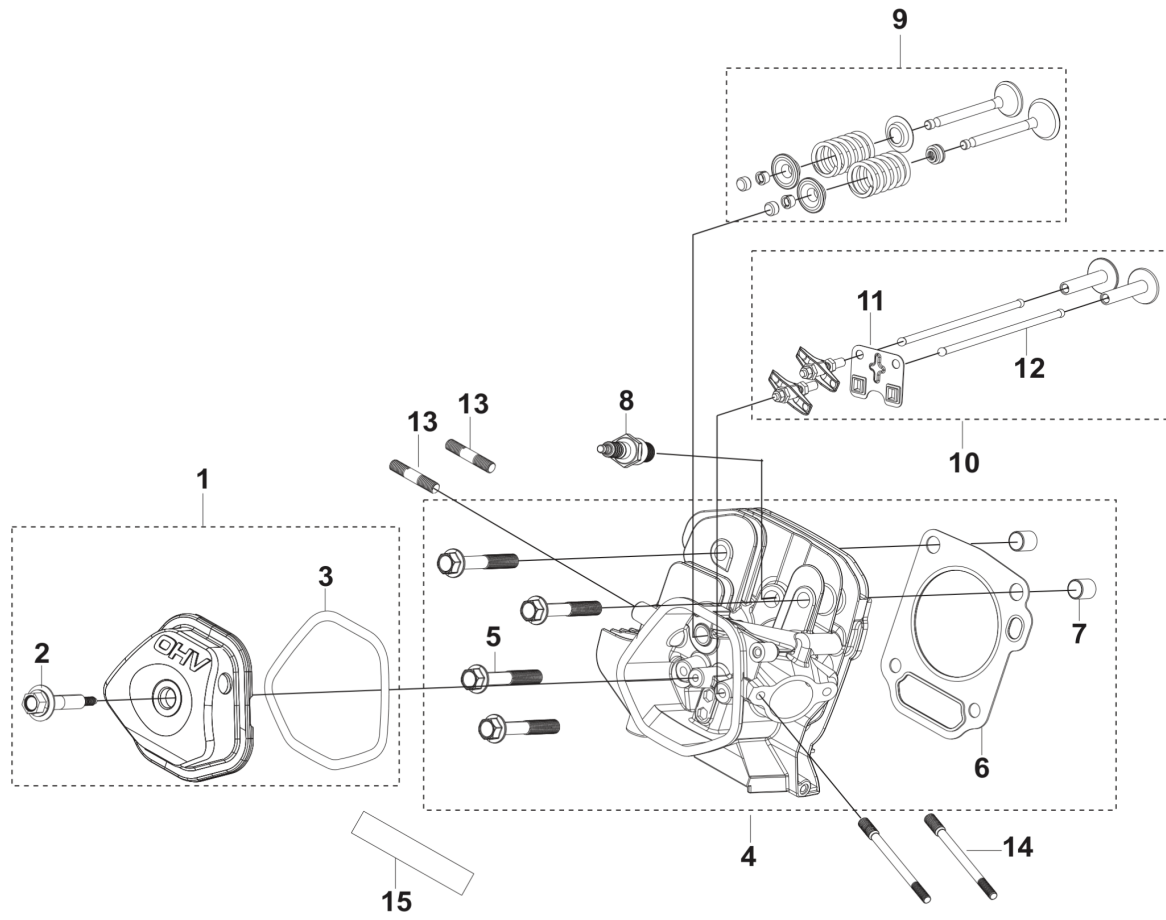

SPARE PARTS CATALOGUE
: HUSQVARNA HH 389MP

Spare Parts List

SPARE PARTS LIST

A HH 389MP / HH 389OB / HH 389MPC
CYLINDER HEAD ASSY

REF.	PART NO.	DESCRIPTION	REMARK	QTY.	KIT
1	599349254	CYLINDER COVER	CYLINDER HEAD COVER KIT	1	
2	546303201	BOLT		1	
3	599349255	GASKET	CYLINDER HEAD COVER GASKET	1	
4	599349256	CYLINDER HEAD KIT		1	
5	546303301	BOLT	T110: M10 L=80	1	
6	599349257	GASKET	CYLINDER HEAD COVER GASKET	1	
7	599349201	PIN	LOCATION PIN - MULTIPACK: 20	1	
8	590844201	SPARK PLUG	HQT-7	1	
9	599349261	VALVE KIT		1	
10	599349260	VALVE KIT	ROCKER ARM KIT	1	
11	529458601	PLATE	PUSH ROD GUIDE PLATE	1	
12	546303401	PUSH ROD	PUSH ROD SET	1	
13	599349259	STUD	T110: M8 L=54 - MULTIPACK: 2	1	
14	599349258	STUD	T110: M6/8 L=134 - MULTIPACK: 2	1	
15	529459601	TUBE		1	

B HH 389MP / HH 389OB / HH 389MPC
PISTON & CRANKSHAFT

REF.	PART NO.	DESCRIPTION	REMARK	QTY.	KIT
1	599349268	PISTON RING	SET	1	
2	599349269	PISTON ASSY		1	
3	599349267	CONNECTING ROD		1	
4	599349265	CRANKSHAFT		1	
6	599349264	KEY	MULTIPACK: 10	1	
7	599349288	CAMSHAFT	KIT	1	
8	599349263	BALL BEARING		1	
9	599349266	SHAFT	BALANCING SHAFT	1	
10	599349262	BALL BEARING		1	

E HH 389MP / HH 389OB / HH 389MPC
GOVERNOR

REF.	PART NO.	DESCRIPTION	REMARK	QTY.	KIT
1	599349291	CRANKCASE	FOR ENGINE: 970505901	1	
1	599349292	CRANKCASE	FOR ENGINE: 970505801 AND 599349290	1	
2	599596801	SEAL	OIL SEAL	1	
3	599349293	OIL PLUG		1	
4	599349287	GEAR	GOVERNOR GEAR	1	
5	599349286	ARM	SPEED REGULATING ARM KIT	1	
6	599349285	THROTTLE HANDLE		1	
7	546303701	BOLT	GB/T 16674.1: M6 L=12	1	
8	599349284	THROTTLE ASSY		1	
9	599349345	NUT	GB/T 6177.1: M6	1	
10	599349290	DEFLECTOR	AIR DEFLECTOR KIT	1	