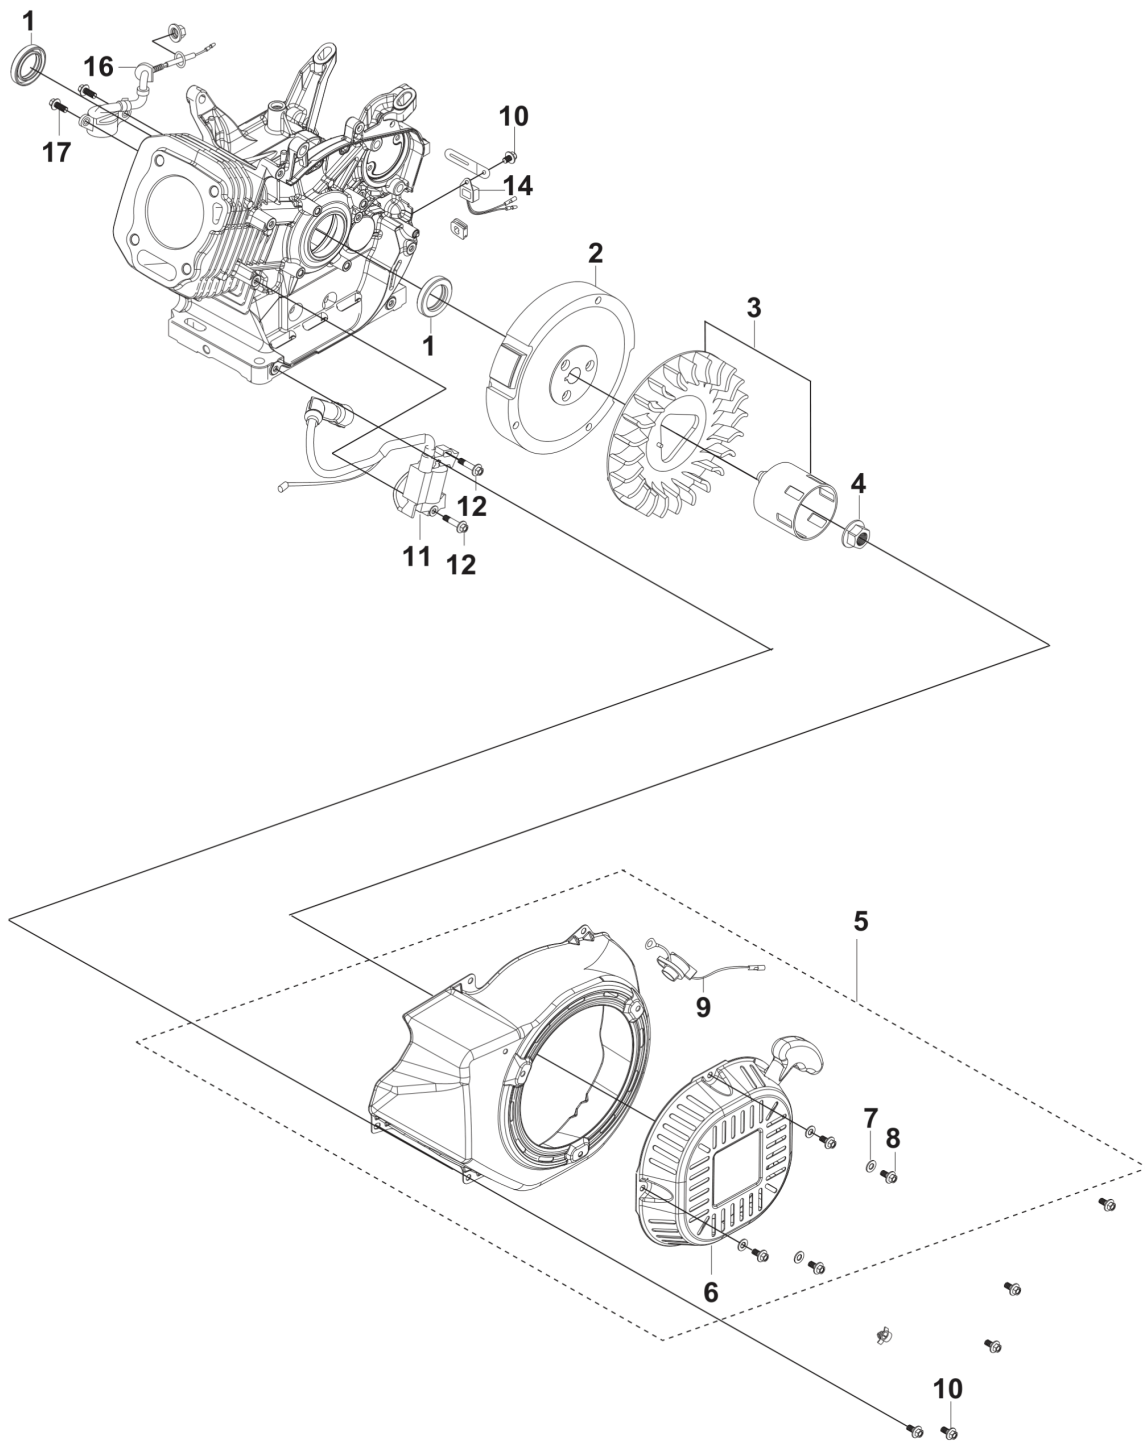

D HH 389MP / HH 389OB / HH 389MPC
FLYWHEEL & IGNITION MODULE

REF.	PART NO.	DESCRIPTION	REMARK	QTY.	KIT
1	599596801	SEAL	OIL SEAL	1	
2	599349278	FLYWHEEL		1	
3	599349279	IMPELLER		1	
4	599349280	NUT	T110: M16×1.5	1	
5	599349281	STARTER ASSY	FOR ENGINE: 970505901	1	
5	599349282	STARTER ASSY	FOR ENGINE: 970505801 AND 599349290	1	
6	599349283	STARTER HANDLE ASSY		1	
7	546303501	WASHER	T021: 6.2x11x1	1	
8	546303601	BOLT	T021: M6 L=8	1	
9	599349234	SWITCH	STOP SWITCH - FOR ENGINE: 970505901	1	
9	599349235	SWITCH	STOP SWITCH - FOR ENGINE: 970505801 AND 599349290	1	
10	546303701	BOLT	GB/T 16674.1: M6 L=12	1	
11	599349277	IGNITION COIL		1	
12	599349094	BOLT	GB/T 16674.1: M6 L=25	1	
14	599349219	SENSOR	OIL PROTECTOR - FOR ENGINE: 970505801 AND 599349290	1	
16	599349289	SENSOR	OIL LEVEL - FOR ENGINE: 970505801 AND 599349290	1	
17	546303801	BOLT	GB/T 16674.1: M6 L=14	1