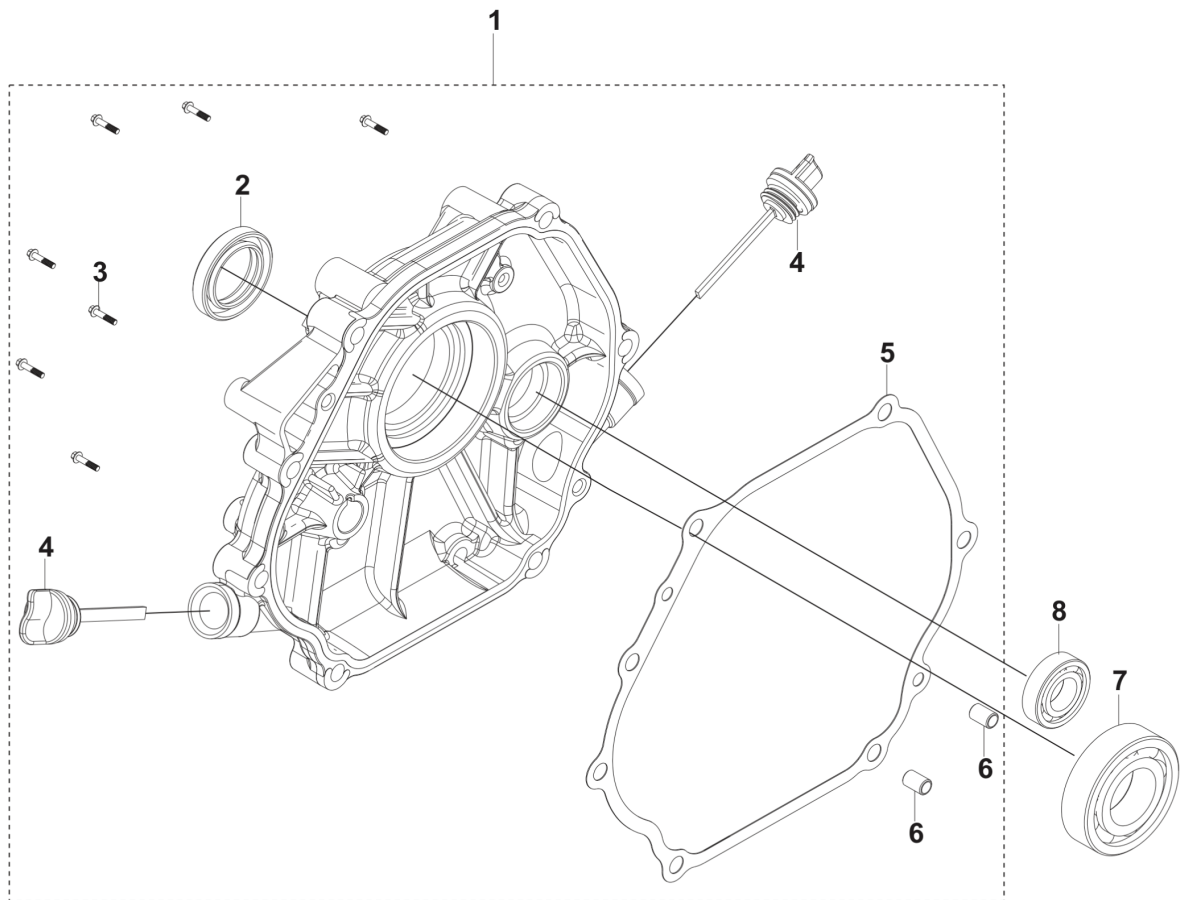

F HH 389MP / HH 389OB / HH 389MPC
CRANKCASE COVER

REF.	PART NO.	DESCRIPTION	REMARK	QTY.	KIT
1	599349294	COVER KIT	CRANKCASE COVER	1	
2	599596801	SEAL	OIL SEAL	1	
3	546303901	BOLT	GB/T 16674.1: M8 L=40	1	
4	599349297	DIPSTICK		1	
5	599349296	GASKET	CRANKCASE COVER GASKET	1	
6	599349295	PIN	LOCATION PIN - MULTIPACK: 20	1	
7	599349263	BALL BEARING		1	
8	599349262	BALL BEARING		1