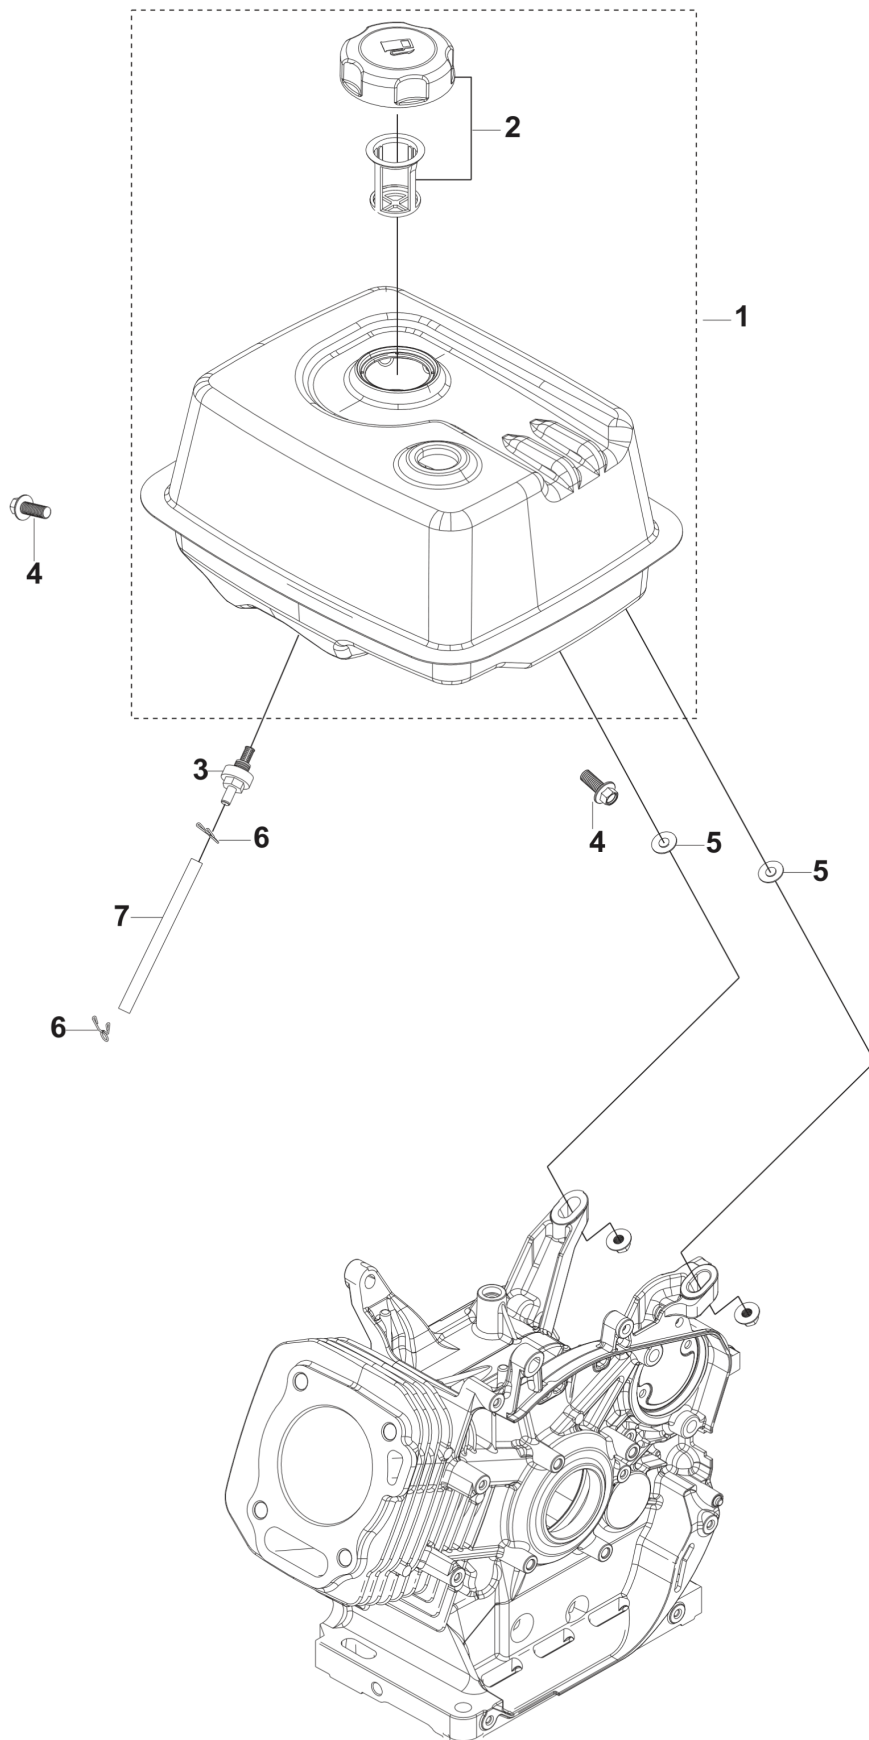

G HH 389MP / HH 389OB / HH 389MPC
FUEL TANK

REF.	PART NO.	DESCRIPTION	REMARK	QTY.	KIT
1	599349298	FUEL TANK ASSY		1	
2	599349153	FUEL CAP		1	
3	599349157	FUEL SPOUT		1	
4	599349301	BOLT	GB/T 16674.1: M8 L=25	1	
5	599349358	GASKET	MULTIPACK: 10	1	
6	546304001	NUT	GB/T 6177.1: M8	1	
7	599349352	TUBE		1	
8	599349357	CLIP	HOSE CLIP - MULTIPACK: 20	1