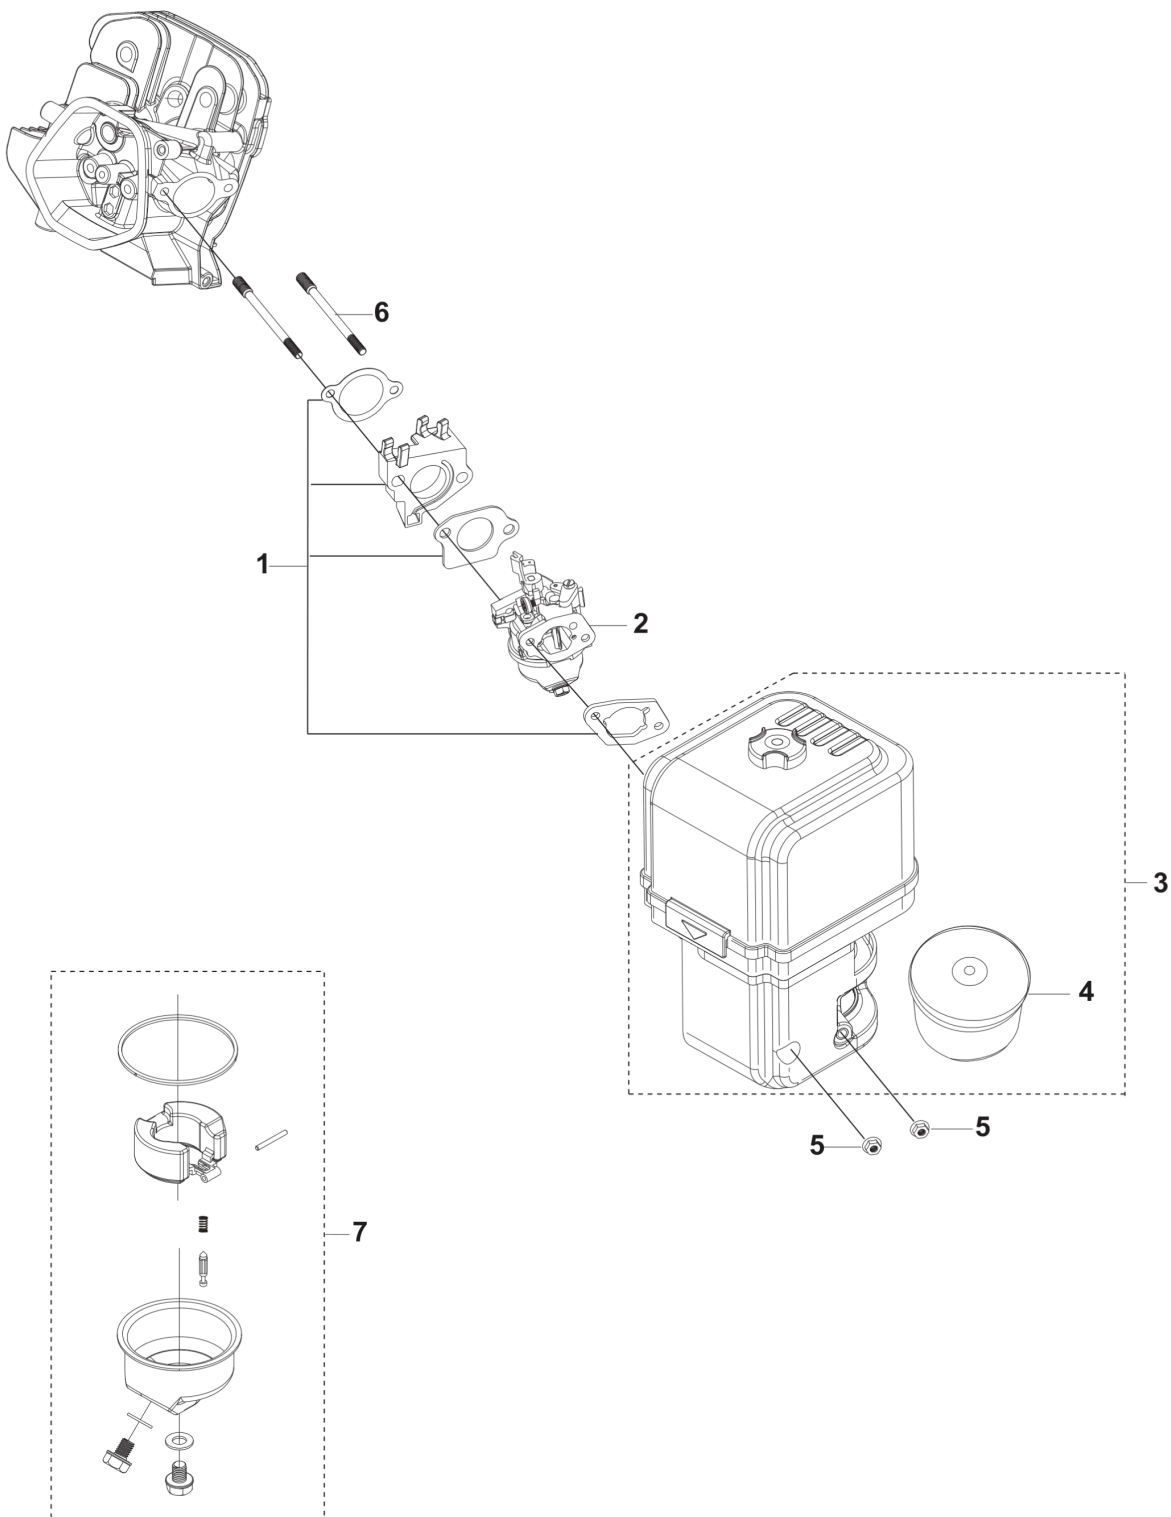

C HH 389MP / HH 389OB / HH 389MPC
CARBURETTOR & AIR FILTER

REF.	PART NO.	DESCRIPTION	REMARK	QTY.	KIT
1	599349270	GASKET KIT	CARBURETTOR GASKET KIT	1	
2	599349271	CARBURETTOR	FOR ENGINE: 970505901	1	
2	599349272	CARBURETTOR	FOR ENGINE: 970505801 AND 599349290	1	
3	599349273	AIR FILTER ASSY	FOR ENGINE: 970505901	1	
3	599349274	AIR FILTER ASSY	FOR ENGINE: 970505801 AND 599349290	0	
4	599349275	AIR FILTER	ELEMENT - FOR ENGINE: 970505901	1	
4	599349276	AIR FILTER	ELEMENT - FOR ENGINE: 970505801 AND 599349290	1	
5	599349346	NUT	GB/T 6177.1: M6	1	
6	599349258	STUD	T110: M6/8 L=134 - MULTIPACK: 2	1	
7	529878601	REPAIR KIT	CARBURETTOR REPAIR KIT	1