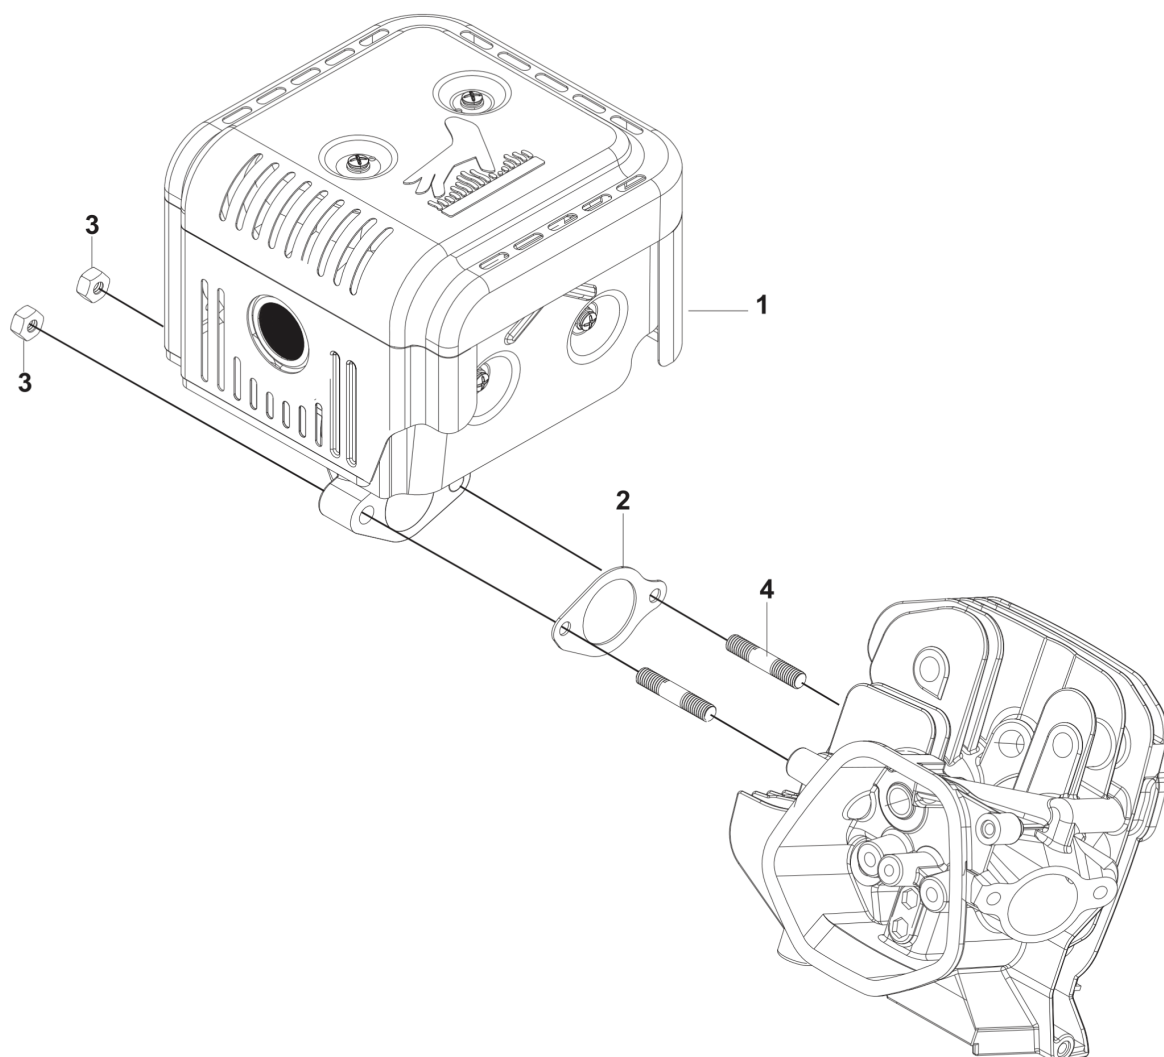

H HH 389MP / HH 389OB / HH 389MPC
EXHAUST

REF.	PART NO.	DESCRIPTION	REMARK	QTY.	KIT
1	599349302	MUFFLER		1	
2	599349303	GASKET	MUFFLER GASKET - MULTIPACK: 10	1	
3	599349195	NUT	GB/T 6170: M8	1	
4	599349258	STUD	T110: M6/8 L=134 - MULTIPACK: 2	1