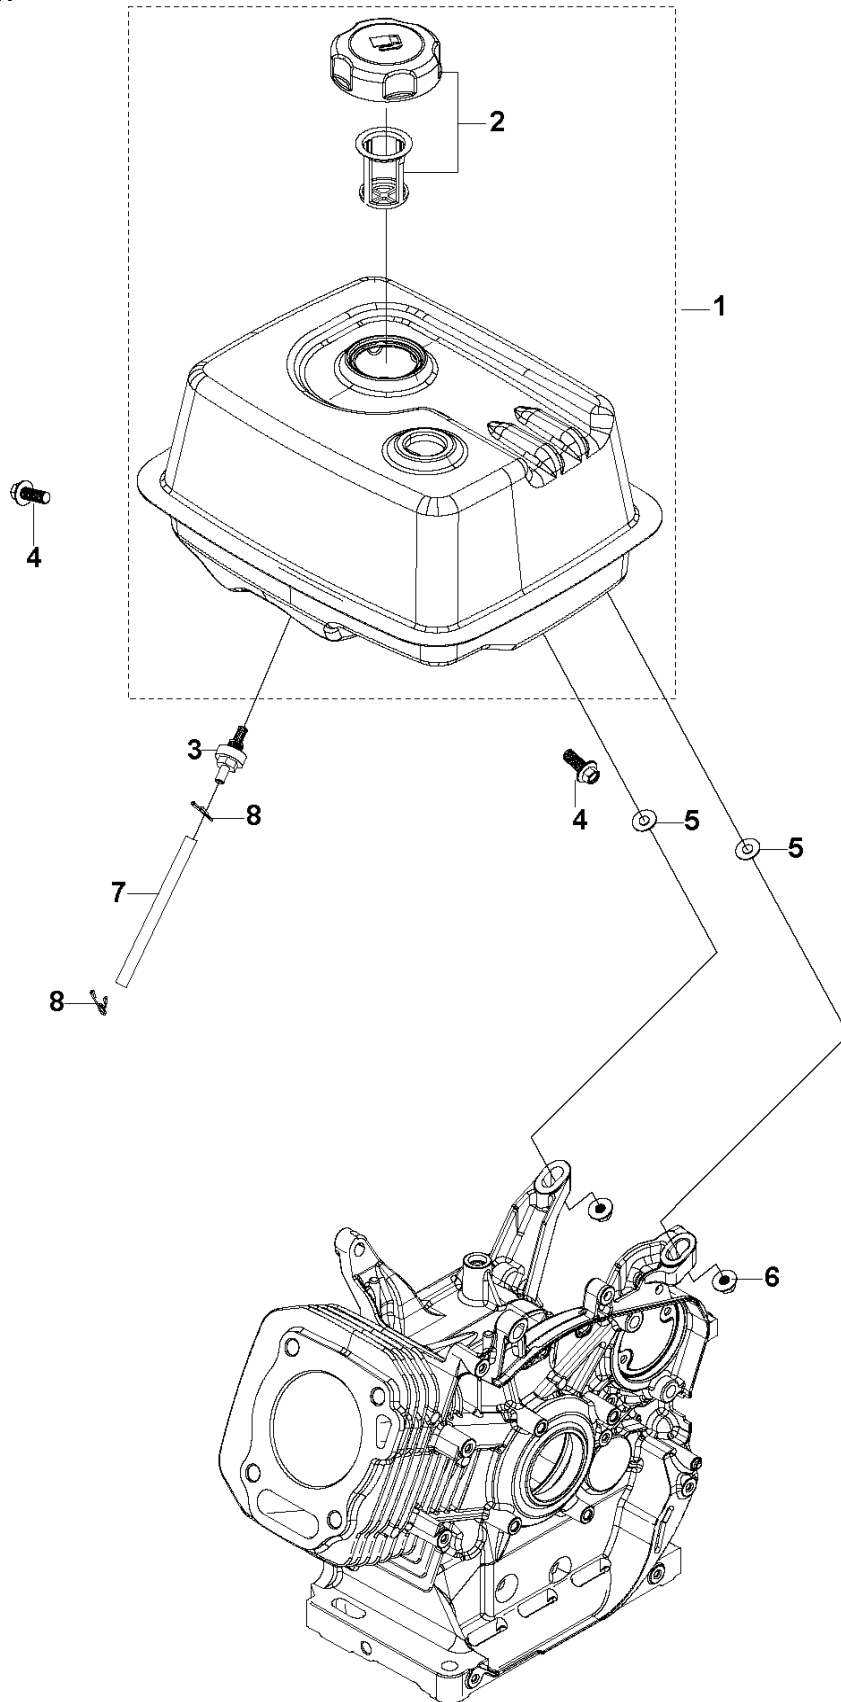

G HH 270MP / HH 270OB
FUEL TANK

REF.	PART NO.	DESCRIPTION	REMARK	QTY.	KIT
1	599349339	FUEL TANK ASSY		1	
2	599349153	FUEL CAP		1	
3	599349157	FUEL SPOUT		1	
4	599349301	BOLT	GB/T 16674.1: M8 L=25	1	
5	599349358	GASKET	MULTIPACK: 10	1	
6	900000002	DUMMY PART		1	
7	599349352	TUBE		1	
8	599349357	CLIP	HOSE CLIP - MULTIPACK: 20	1