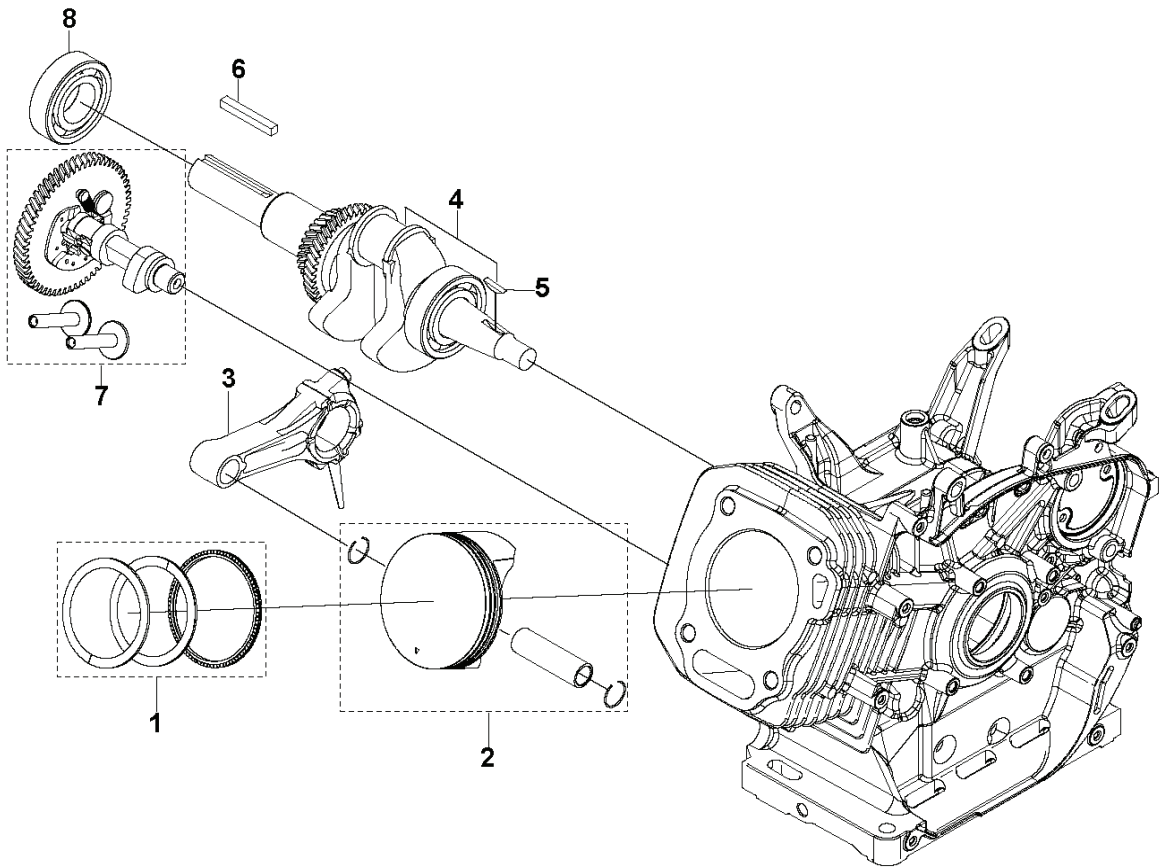

# **SPARE PARTS CATALOGUE**

**: HUSQVARNA HH 270MP**

Spare Parts List

---

# **SPARE PARTS LIST**

**A** HH 270MP / HH 270OB  
CYLINDER HEAD ASSY

REF.	PART NO.	DESCRIPTION	REMARK	QTY.	KIT
1	599349254	CYLINDER COVER	CYLINDER HEAD COVER KIT	1	
2	900000002	DUMMY PART	PUSH ROD SET	1	
3	599349255	GASKET	CYLINDER HEAD COVER GASKET	1	
4	599349304	CYLINDER HEAD KIT		1	
5	900000002	DUMMY PART	PUSH ROD SET	1	
6	599349305	GASKET	CYLINDER HEAD GASKET	1	
7	599349201	PIN	LOCATION PIN - MULTIPACK: 20	1	
8	590844201	SPARK PLUG	HQT-7	1	
9	599349308	VALVE KIT		1	
10	599349307	VALVE KIT	ROCKER ARM KIT	1	
11	529458601	PLATE	PUSH ROD GUIDE PLATE	1	
12	900000002	DUMMY PART	PUSH ROD SET	1	
13	599349259	STUD	T110: M8 L=54 - MULTIPACK: 2	1	
14	599349306	STUD	MULTIPACK: 2	1	

**B** HH 270MP / HH 270OB  
PISTON & CRANKSHAFT

---

REF.	PART NO.	DESCRIPTION	REMARK	QTY.	KIT
1	599349312	PISTON RING	SET	1	
2	599349313	PISTON ASSY		1	
3	599349311	CONNECTING ROD		1	
4	599349310	CRANKSHAFT		1	
5	900000002	DUMMY PART		1	
6	599349264	KEY	MULTIPACK: 10	1	
7	599349314	CAMSHAFT	KIT	1	
8	599349309	BALL BEARING		1	

**E** HH 270MP / HH 270OB  
GOVERNOR

---

REF.	PART NO.	DESCRIPTION	REMARK	QTY.	KIT
1	599349334	CRANKCASE	FOR ENGINE: 970505601	1	
1	599349335	CRANKCASE	FOR ENGINE: 970505701	1	
2	599349322	SEAL	OIL SEAL	1	
3	599349293	OIL PLUG		1	
4	599349332	GEAR	GOVERNOR GEAR	1	
5	599349331	ARM	SPEED REGULATING ARM KIT	1	
6	599349330	THROTTLE HANDLE		1	
7	900000002	DUMMY PART	GB/T 16674.1: M6 L=12	1	
8	599349329	THROTTLE ASSY		1	
9	599349345	NUT	GB/T 6177.1: M6	1	
10	599349333	DEFLECTOR	AIR DEFLECTOR KIT	1	