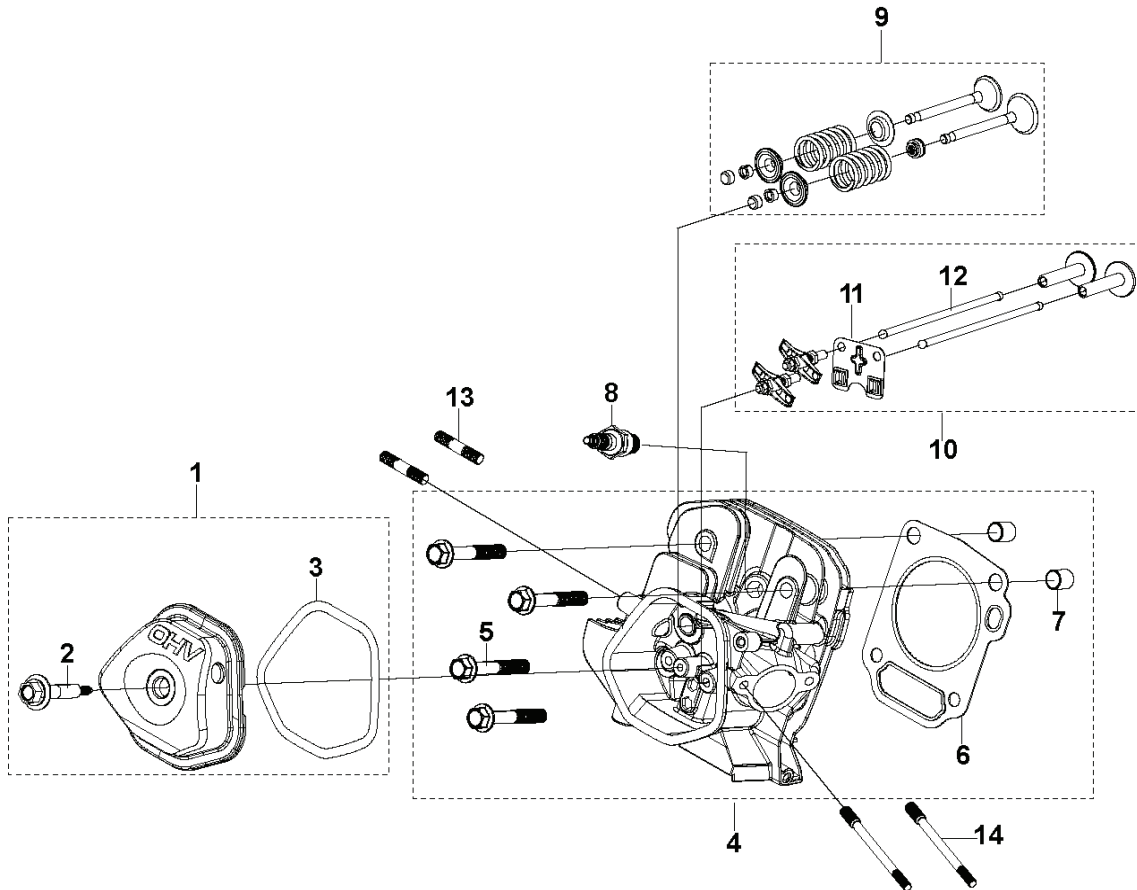

# **SPARE PARTS LIST**

**A** HH 270MP / HH 270OB  
CYLINDER HEAD ASSY

REF.	PART NO.	DESCRIPTION	REMARK	QTY.	KIT
1	599349254	CYLINDER COVER	CYLINDER HEAD COVER KIT	1	
2	900000002	DUMMY PART	PUSH ROD SET	1	
3	599349255	GASKET	CYLINDER HEAD COVER GASKET	1	
4	599349304	CYLINDER HEAD KIT		1	
5	900000002	DUMMY PART	PUSH ROD SET	1	
6	599349305	GASKET	CYLINDER HEAD GASKET	1	
7	599349201	PIN	LOCATION PIN - MULTIPACK: 20	1	
8	590844201	SPARK PLUG	HQT-7	1	
9	599349308	VALVE KIT		1	
10	599349307	VALVE KIT	ROCKER ARM KIT	1	
11	529458601	PLATE	PUSH ROD GUIDE PLATE	1	
12	900000002	DUMMY PART	PUSH ROD SET	1	
13	599349259	STUD	T110: M8 L=54 - MULTIPACK: 2	1	
14	599349306	STUD	MULTIPACK: 2	1	

**B** HH 270MP / HH 270OB  
PISTON & CRANKSHAFT

---

REF.	PART NO.	DESCRIPTION	REMARK	QTY.	KIT
1	599349312	PISTON RING	SET	1	
2	599349313	PISTON ASSY		1	
3	599349311	CONNECTING ROD		1	
4	599349310	CRANKSHAFT		1	
5	900000002	DUMMY PART		1	
6	599349264	KEY	MULTIPACK: 10	1	
7	599349314	CAMSHAFT	KIT	1	
8	599349309	BALL BEARING		1	

**E** HH 270MP / HH 270OB  
GOVERNOR

---

REF.	PART NO.	DESCRIPTION	REMARK	QTY.	KIT
1	599349334	CRANKCASE	FOR ENGINE: 970505601	1	
1	599349335	CRANKCASE	FOR ENGINE: 970505701	1	
2	599349322	SEAL	OIL SEAL	1	
3	599349293	OIL PLUG		1	
4	599349332	GEAR	GOVERNOR GEAR	1	
5	599349331	ARM	SPEED REGULATING ARM KIT	1	
6	599349330	THROTTLE HANDLE		1	
7	900000002	DUMMY PART	GB/T 16674.1: M6 L=12	1	
8	599349329	THROTTLE ASSY		1	
9	599349345	NUT	GB/T 6177.1: M6	1	
10	599349333	DEFLECTOR	AIR DEFLECTOR KIT	1	