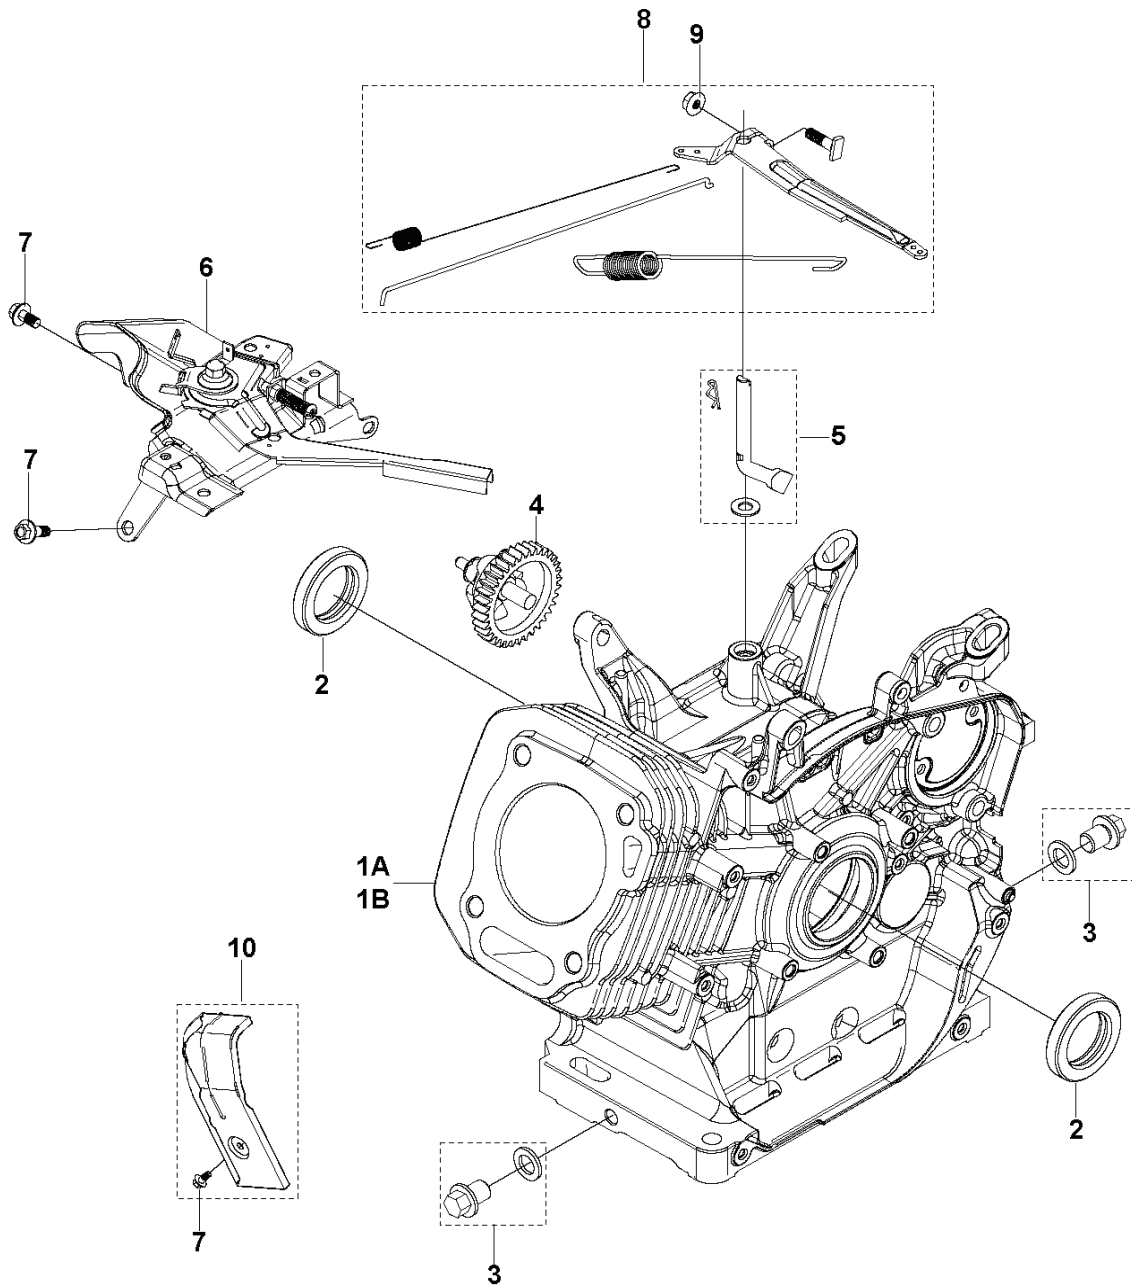

E HH 270MP / HH 270OB
GOVERNOR

REF.	PART NO.	DESCRIPTION	REMARK	QTY.	KIT
1	599349334	CRANKCASE	FOR ENGINE: 970505601	1	
1	599349335	CRANKCASE	FOR ENGINE: 970505701	1	
2	599349322	SEAL	OIL SEAL	1	
3	599349293	OIL PLUG		1	
4	599349332	GEAR	GOVERNOR GEAR	1	
5	599349331	ARM	SPEED REGULATING ARM KIT	1	
6	599349330	THROTTLE HANDLE		1	
7	900000002	DUMMY PART	GB/T 16674.1: M6 L=12	1	
8	599349329	THROTTLE ASSY		1	
9	599349345	NUT	GB/T 6177.1: M6	1	
10	599349333	DEFLECTOR	AIR DEFLECTOR KIT	1