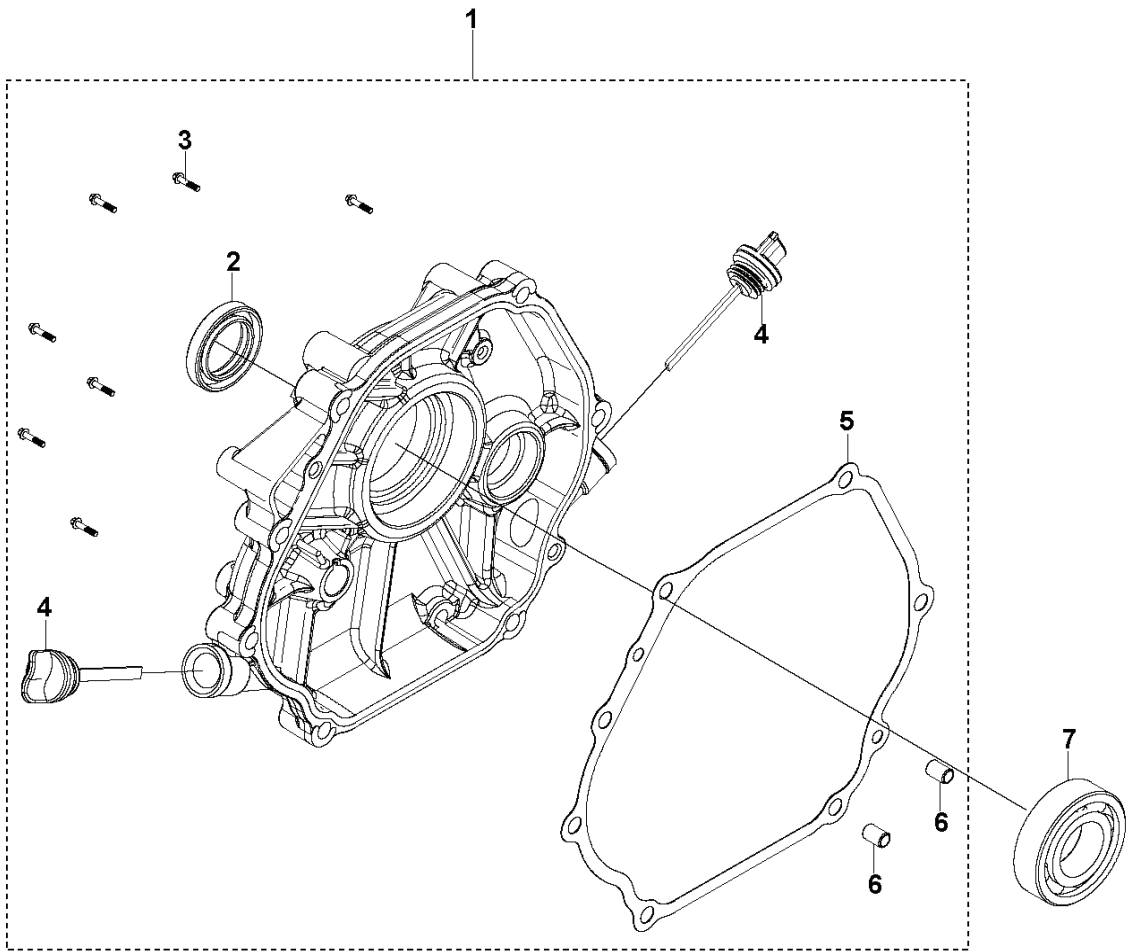

F HH 270MP / HH 270OB
CRANKCASE COVER

REF.	PART NO.	DESCRIPTION	REMARK	QTY.	KIT
1	599349336	COVER KIT	CRANKCASE COVER	1	
2	599349322	SEAL	OIL SEAL	1	
3	900000002	DUMMY PART		1	
4	599349297	DIPSTICK		1	
5	599349337	GASKET	CRANKCASE COVER GASKET	1	
6	599349295	PIN	LOCATION PIN - MULTIPACK: 20	1	
7	599349309	BALL BEARING		1