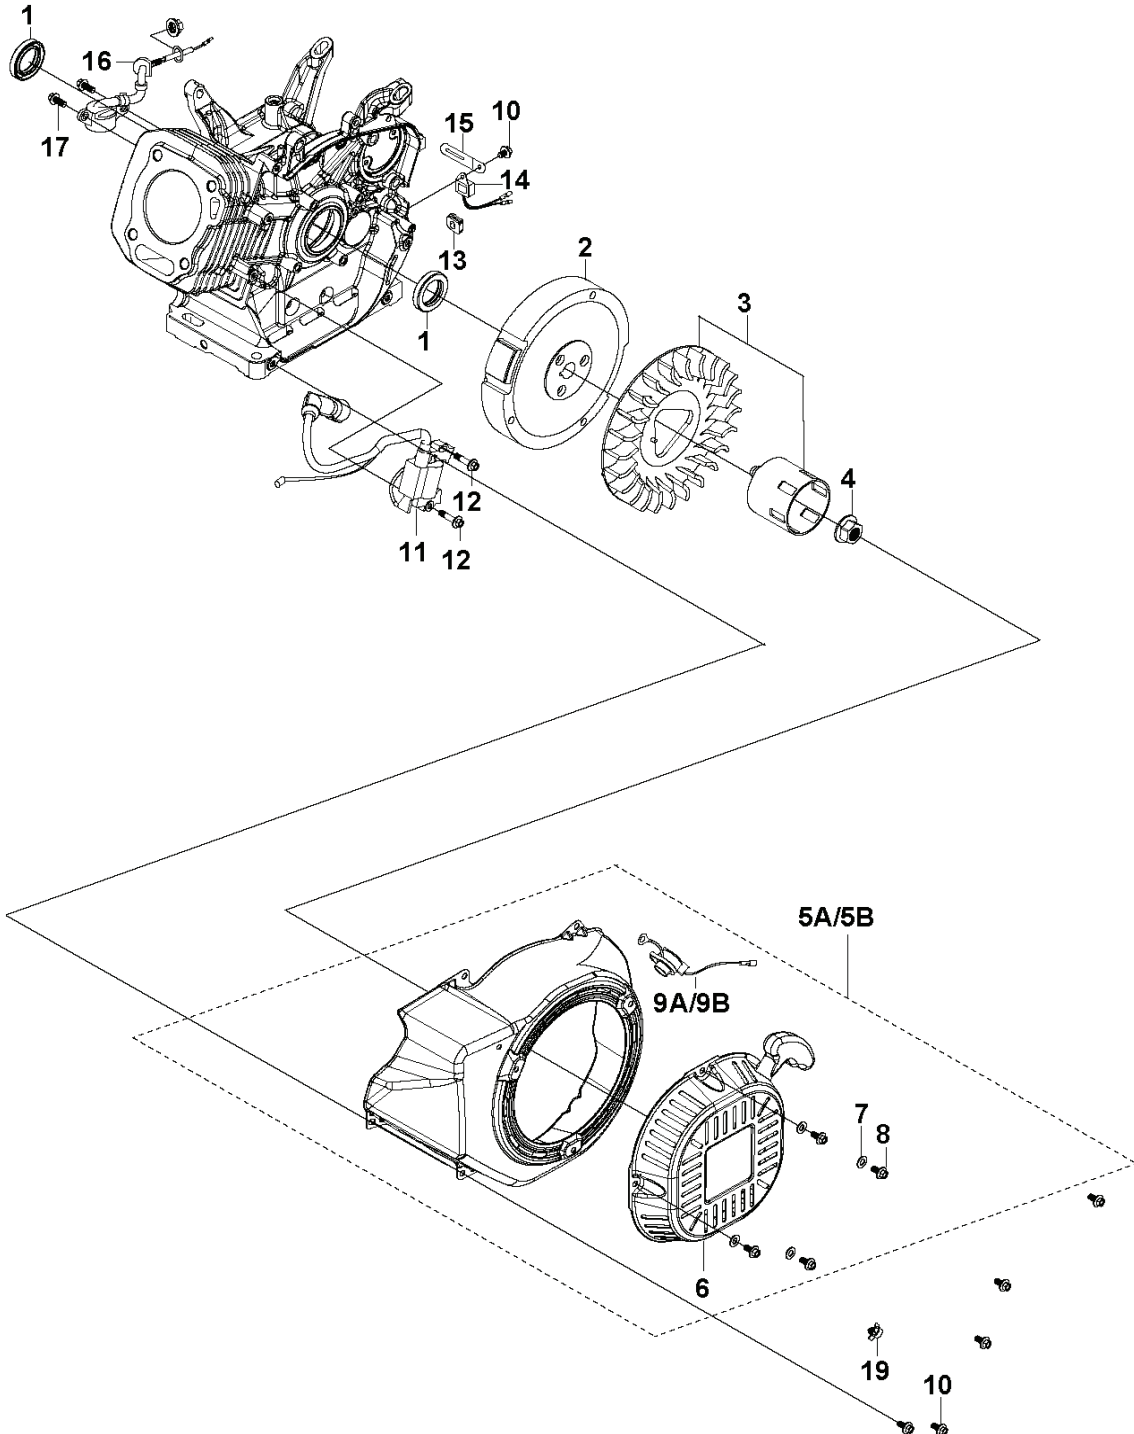

# **SPARE PARTS LIST**

**A** HH 270MP / HH 270OB  
CYLINDER HEAD ASSY

REF.	PART NO.	DESCRIPTION	REMARK	QTY.	KIT
1	599349254	CYLINDER COVER	CYLINDER HEAD COVER KIT	1	
2	900000002	DUMMY PART	PUSH ROD SET	1	
3	599349255	GASKET	CYLINDER HEAD COVER GASKET	1	
4	599349304	CYLINDER HEAD KIT		1	
5	900000002	DUMMY PART	PUSH ROD SET	1	
6	599349305	GASKET	CYLINDER HEAD GASKET	1	
7	599349201	PIN	LOCATION PIN - MULTIPACK: 20	1	
8	590844201	SPARK PLUG	HQT-7	1	
9	599349308	VALVE KIT		1	
10	599349307	VALVE KIT	ROCKER ARM KIT	1	
11	529458601	PLATE	PUSH ROD GUIDE PLATE	1	
12	900000002	DUMMY PART	PUSH ROD SET	1	
13	599349259	STUD	T110: M8 L=54 - MULTIPACK: 2	1	
14	599349306	STUD	MULTIPACK: 2	1	

**D** HH 270MP / HH 270OB  
FLYWHEEL & IGNITION MODULE

REF.	PART NO.	DESCRIPTION	REMARK	QTY.	KIT
1	599349322	SEAL	OIL SEAL	1	
2	599349324	FLYWHEEL		1	
3	599349325	IMPELLER		1	
4	599349280	NUT	T110: M16×1.5	1	
5	599349327	STARTER ASSY	FOR ENGINE: 970505601	1	
5	599349328	STARTER ASSY	FOR ENGINE: 970505701	1	
6	599349326	STARTER HANDLE ASSY		1	
7	900000002	DUMMY PART	GB/T 16674.1: M6 L=12	1	
8	900000002	DUMMY PART	GB/T 16674.1: M6 L=12	1	
9	599349234	SWITCH	STOP SWITCH - FOR ENGINE: 970505701	1	
9	599349235	SWITCH	STOP SWITCH - FOR ENGINE: 970505601	1	
10	900000002	DUMMY PART	GB/T 16674.1: M6 L=12	1	
11	599349323	IGNITION COIL		1	
12	599349094	BOLT	GB/T 16674.1: M6 L=25	1	
13	900000002	DUMMY PART	GB/T 16674.1: M6 L=12	1	
14	599349219	SENSOR	OIL LEVEL SENSOR - FOR ENGINE: 970505601	1	
15	900000002	DUMMY PART	GB/T 16674.1: M6 L=12	1	
16	599349289	SENSOR	OIL LEVEL SENSOR - FOR ENGINE: 970505601	1	
17	900000002	DUMMY PART	GB/T 16674.1: M6 L=12	1	