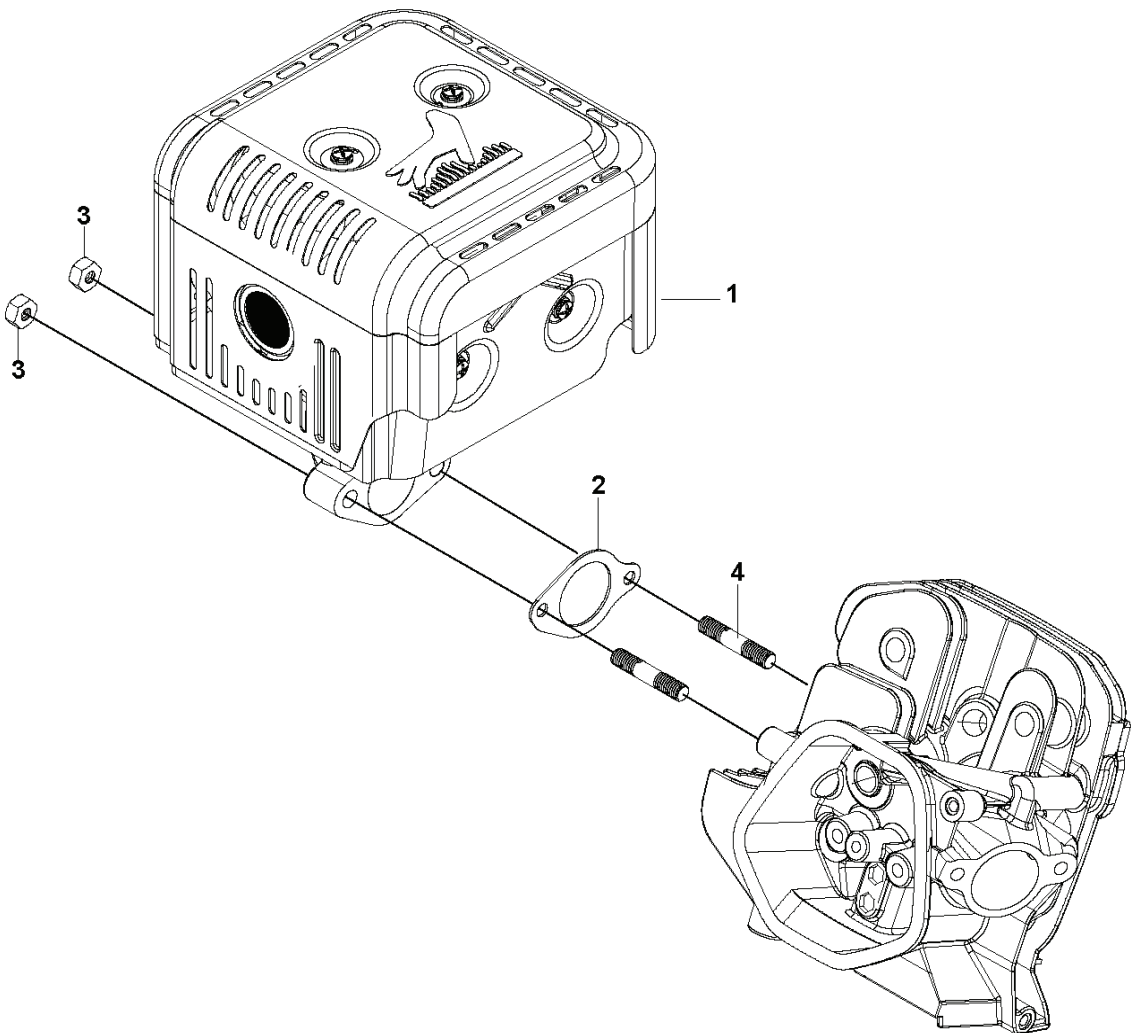

H HH 270MP / HH 270OB
EXHAUST

REF.	PART NO.	DESCRIPTION	REMARK	QTY.	KIT
1	599349340	MUFFLER		1	
2	599349303	GASKET	MUFFLER GASKET - MULTIPACK: 10	1	
3	599349195	NUT	GB/T 6170: M8	1	
4	599349306	STUD	MULTIPACK: 2	1