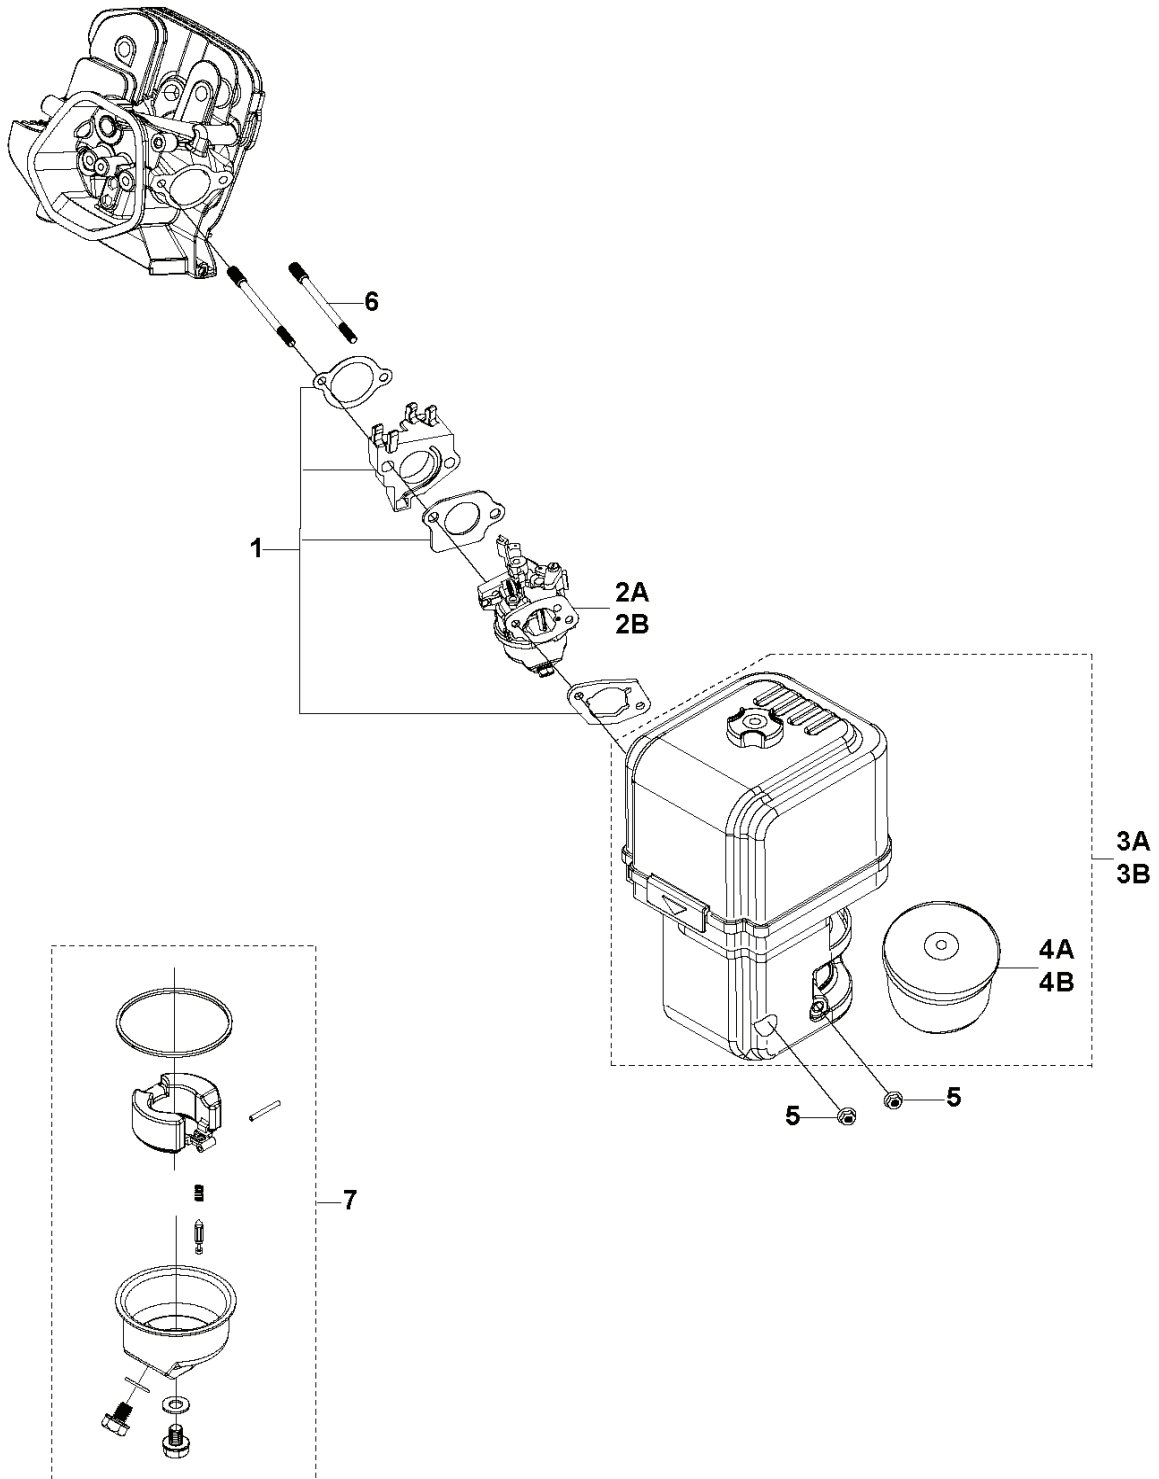

C HH 270MP / HH 270OB
CARBURETTOR & AIR FILTER

REF.	PART NO.	DESCRIPTION	REMARK	QTY.	KIT
1	599349315	GASKET KIT	CARBURETTOR GASKET KIT	1	
2	599349316	CARBURETTOR	FOR ENGINE: 970505601	1	
2	599349317	CARBURETTOR	FOR ENGINE: 970505701	1	
3	599349318	AIR FILTER ASSY	FOR ENGINE: 970505601	1	
3	599349319	AIR FILTER ASSY	FOR ENGINE: 970505701	1	
4	599349321	AIR FILTER	ELEMENT - FOR ENGINE: 970505701	1	
4	599349320	AIR FILTER	ELEMENT - FOR ENGINE: 970505601		
5	599349346	NUT	GB/T 6177.1: M6	1	
6	599349306	STUD	MULTIPACK: 2	1	
7	529878601	REPAIR KIT	CARBURETTOR REPAIR KIT	1