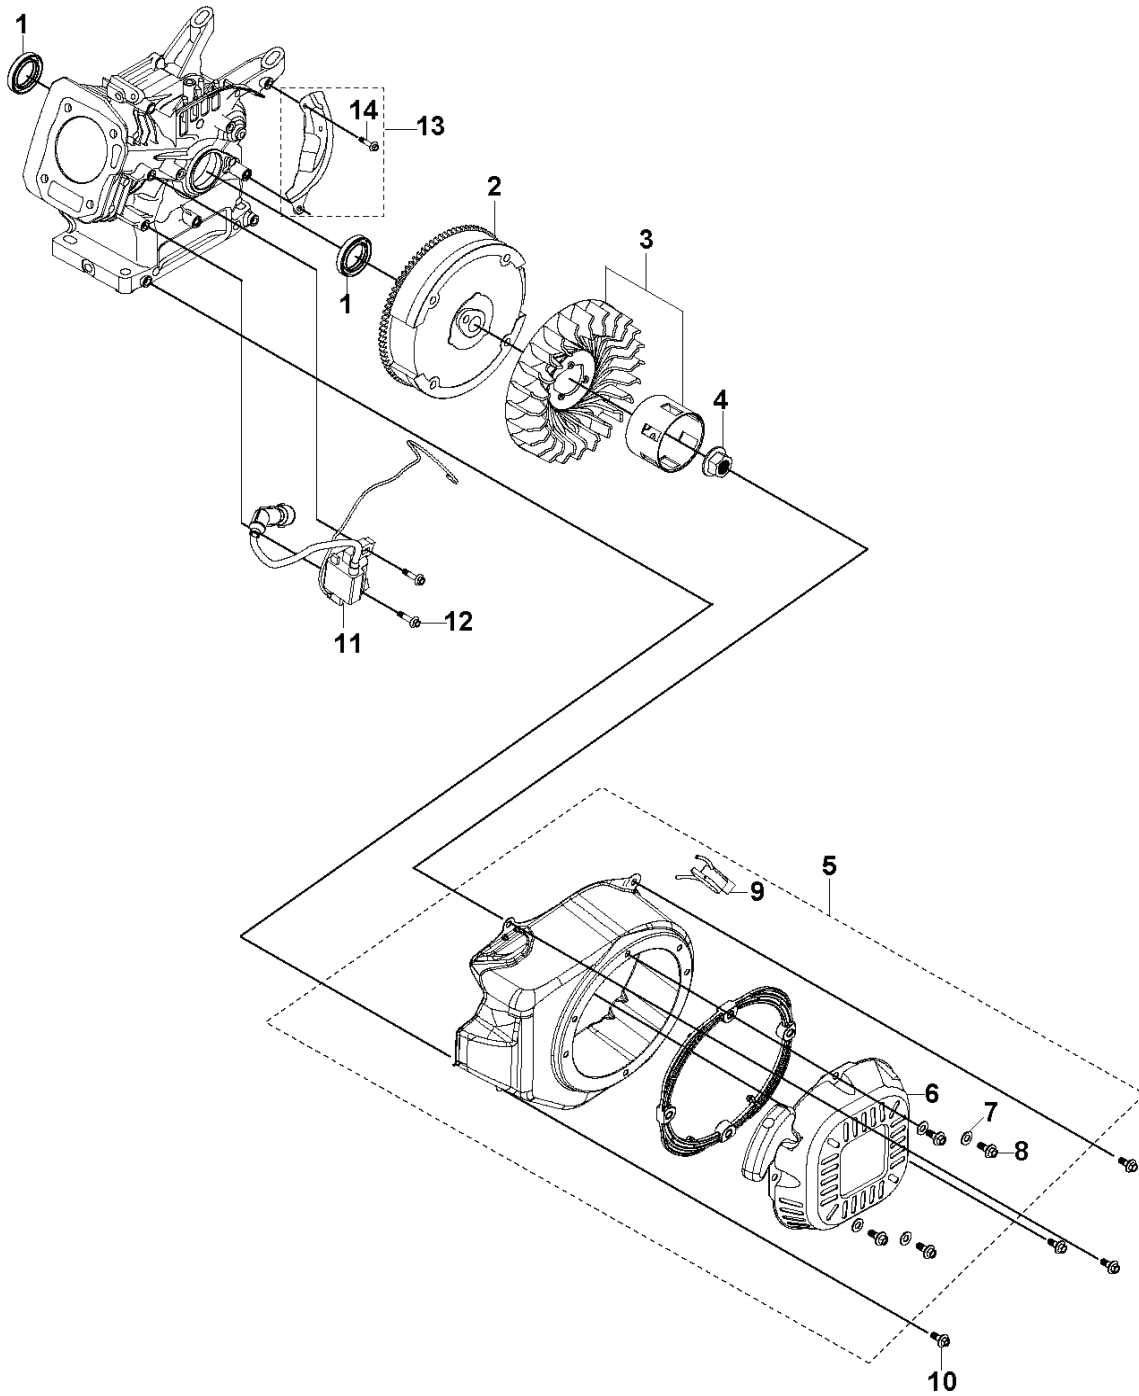

SPARE PARTS CATALOGUE
: HUSQVARNA HH 2120B

Spare Parts List

SPARE PARTS LIST

A HH 2120B
CYLINDER HEAD ASSY

REF.	PART NO.	DESCRIPTION	REMARK	QTY.	KIT
1	599349135	CYLINDER COVER	CYLINDER HEAD COVER KIT	1	
2	900000002	DUMMY PART	GB/T 16674.1: M6 L=14	1	
3	599349162	GASKET	CYLINDER HEAD COVER GASKET	1	
4	599349140	CYLINDER HEAD KIT		1	
5	900000002	DUMMY PART	GB/T 16674.1: M6 L=14	1	
6	599349167	GASKET	CYLINDER HEAD GASKET	1	
7	599349138	PIN	LOCATION PIN - MULTIPACK: 20	1	
8	590844201	SPARK PLUG	HQT-7	1	
9	599349249	VALVE KIT		1	
10	599349247	VALVE KIT	ROCKER ARM KIT	1	
11	529458501	PLATE	PUSH ROD GUIDE PLATE	1	
12	599349215	PUSH ROD	PUSH ROD SET	1	
13	599349231	STUD	T040: M8 L=34 - MULTIPACK: 2	1	
14	599349230	STUD	T040: M6 L=113 - MULTIPACK: 2	1	
15	599349145	DEFLECTOR	AIR DEFLECTOR KIT	1	
16	900000002	DUMMY PART	GB/T 16674.1: M6 L=14	1	
17	599349192	MUFFLER		1	
18	599349168	GASKET	MUFFLER GASKET - MULTIPACK: 10	1	
19	599349195	NUT	GB/T 6170: M8	1	

D HH 2120B
FLYWHEEL & IGNITION MODULE

REF.	PART NO.	DESCRIPTION	REMARK	QTY.	KIT
1	598684558	SEAL	OIL SEAL	1	
2	599349151	FLYWHEEL		1	
3	599349187	IMPELLER		1	
4	599349194	NUT	T040: M14×1.5	1	
5	599349227	STARTER ASSY		1	
6	599349228	STARTER HANDLE ASSY		1	
7	900000002	DUMMY PART	GB/T 16674.1: M6 L=20	1	
8	900000002	DUMMY PART	GB/T 16674.1: M6 L=20	1	
9	599349236	SWITCH	STOP SWITCH	1	
10	599349342	BOLT	GB/T 16674.1: M6 L=10	1	
11	599349183	IGNITION COIL		1	
12	599349094	BOLT	GB/T 16674.1: M6 L=25	1	
13	599349211	PLATE	SIDE PLATE	1	
14	900000002	DUMMY PART	GB/T 16674.1: M6 L=20	1	

E HH 2120B
GOVERNOR

REF.	PART NO.	DESCRIPTION	REMARK	QTY.	KIT
1	599349125	CRANKCASE		1	
2	598684558	SEAL	OIL SEAL	1	
3	599349196	OIL PLUG		1	
6	599349242	THROTTLE HANDLE		1	
7	599349342	BOLT	GB/T 16674.1: M6 L=10	1	
8	599349243	ROD	THROTTLE ROD	1	