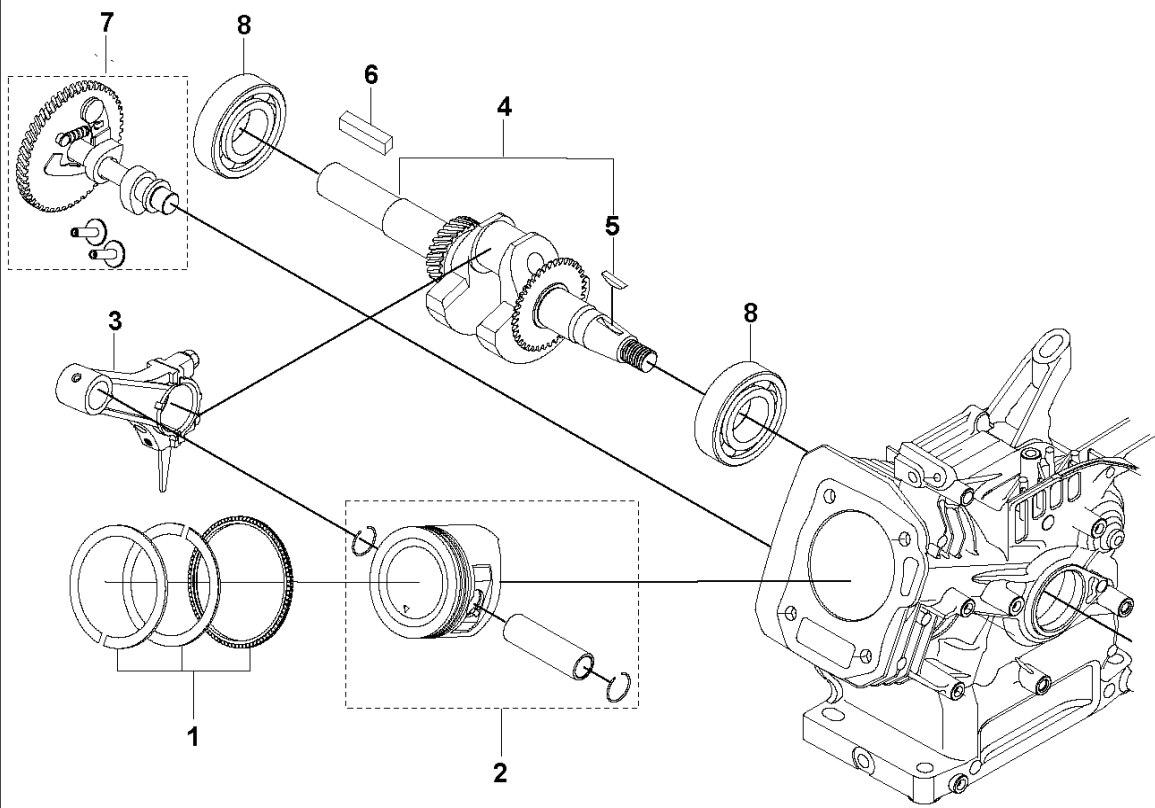

SPARE PARTS CATALOGUE
: HUSQVARNA HH 2120B

Spare Parts List

SPARE PARTS LIST

A HH 2120B
CYLINDER HEAD ASSY

REF.	PART NO.	DESCRIPTION	REMARK	QTY.	KIT
1	599349135	CYLINDER COVER	CYLINDER HEAD COVER KIT	1	
2	900000002	DUMMY PART	GB/T 16674.1: M6 L=14	1	
3	599349162	GASKET	CYLINDER HEAD COVER GASKET	1	
4	599349140	CYLINDER HEAD KIT		1	
5	900000002	DUMMY PART	GB/T 16674.1: M6 L=14	1	
6	599349167	GASKET	CYLINDER HEAD GASKET	1	
7	599349138	PIN	LOCATION PIN - MULTIPACK: 20	1	
8	590844201	SPARK PLUG	HQT-7	1	
9	599349249	VALVE KIT		1	
10	599349247	VALVE KIT	ROCKER ARM KIT	1	
11	529458501	PLATE	PUSH ROD GUIDE PLATE	1	
12	599349215	PUSH ROD	PUSH ROD SET	1	
13	599349231	STUD	T040: M8 L=34 - MULTIPACK: 2	1	
14	599349230	STUD	T040: M6 L=113 - MULTIPACK: 2	1	
15	599349145	DEFLECTOR	AIR DEFLECTOR KIT	1	
16	900000002	DUMMY PART	GB/T 16674.1: M6 L=14	1	
17	599349192	MUFFLER		1	
18	599349168	GASKET	MUFFLER GASKET - MULTIPACK: 10	1	
19	599349195	NUT	GB/T 6170: M8	1	

B HH 2120B
PISTON & CRANKSHAFT

REF.	PART NO.	DESCRIPTION	REMARK	QTY.	KIT
1	599349208	PISTON RING	SET	1	
2	599349204	PISTON ASSY		1	
3	599349115	CONNECTING ROD		1	
4	599349132	CRANKSHAFT		1	
6	599349189	KEY	MULTIPACK: 10	1	
7	599349101	CAMSHAFT	KIT	1	
8	599349090	BALL BEARING		1	

E HH 2120B
GOVERNOR

REF.	PART NO.	DESCRIPTION	REMARK	QTY.	KIT
1	599349125	CRANKCASE		1	
2	598684558	SEAL	OIL SEAL	1	
3	599349196	OIL PLUG		1	
6	599349242	THROTTLE HANDLE		1	
7	599349342	BOLT	GB/T 16674.1: M6 L=10	1	
8	599349243	ROD	THROTTLE ROD	1	