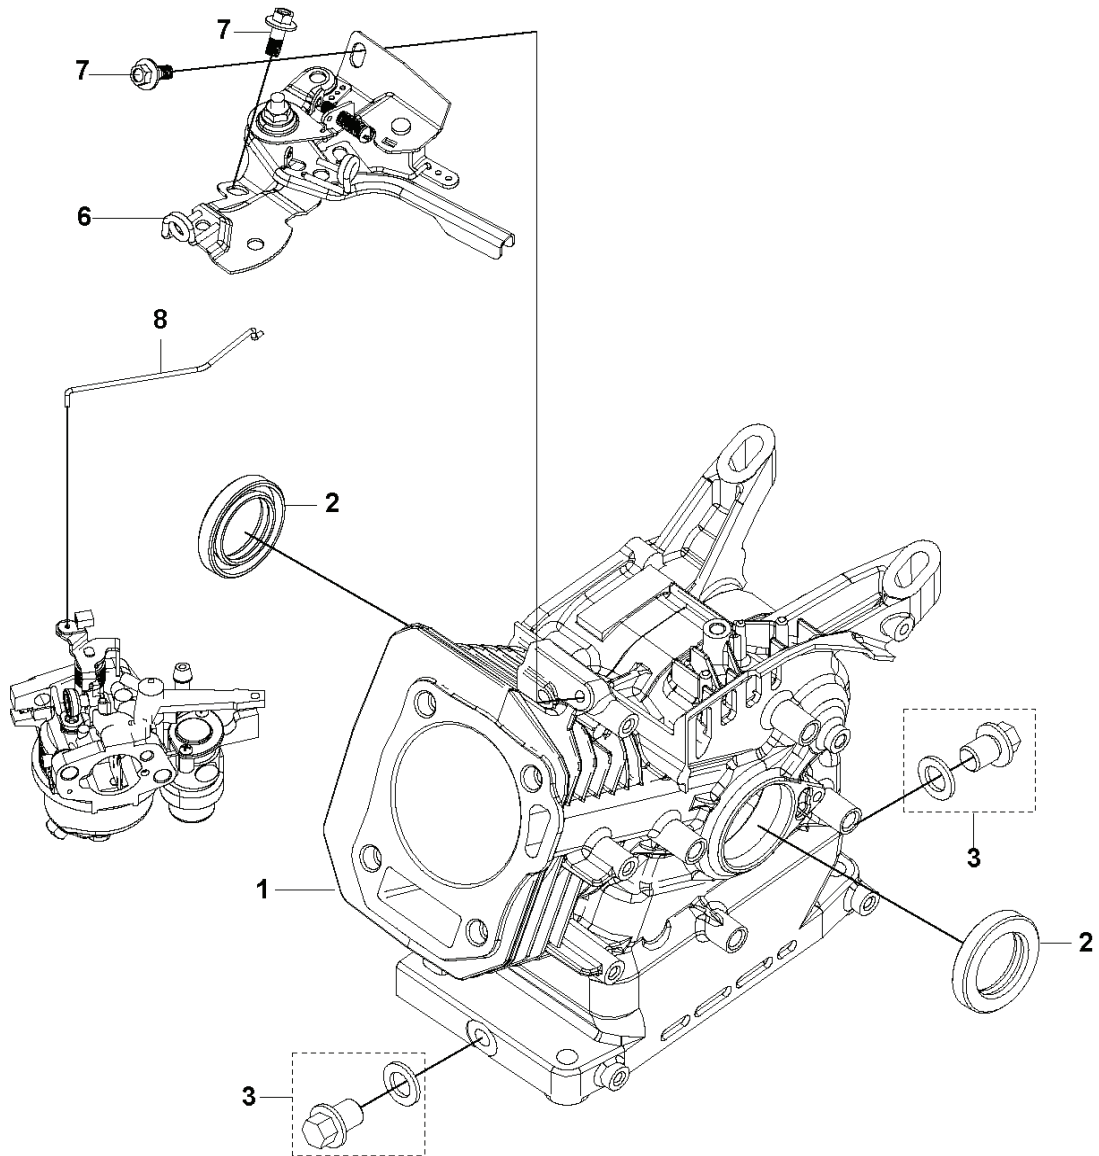

SPARE PARTS CATALOGUE
: HUSQVARNA HH 2120B

Spare Parts List

SPARE PARTS LIST

A HH 2120B
CYLINDER HEAD ASSY

REF.	PART NO.	DESCRIPTION	REMARK	QTY.	KIT
1	599349135	CYLINDER COVER	CYLINDER HEAD COVER KIT	1	
2	900000002	DUMMY PART	GB/T 16674.1: M6 L=14	1	
3	599349162	GASKET	CYLINDER HEAD COVER GASKET	1	
4	599349140	CYLINDER HEAD KIT		1	
5	900000002	DUMMY PART	GB/T 16674.1: M6 L=14	1	
6	599349167	GASKET	CYLINDER HEAD GASKET	1	
7	599349138	PIN	LOCATION PIN - MULTIPACK: 20	1	
8	590844201	SPARK PLUG	HQT-7	1	
9	599349249	VALVE KIT		1	
10	599349247	VALVE KIT	ROCKER ARM KIT	1	
11	529458501	PLATE	PUSH ROD GUIDE PLATE	1	
12	599349215	PUSH ROD	PUSH ROD SET	1	
13	599349231	STUD	T040: M8 L=34 - MULTIPACK: 2	1	
14	599349230	STUD	T040: M6 L=113 - MULTIPACK: 2	1	
15	599349145	DEFLECTOR	AIR DEFLECTOR KIT	1	
16	900000002	DUMMY PART	GB/T 16674.1: M6 L=14	1	
17	599349192	MUFFLER		1	
18	599349168	GASKET	MUFFLER GASKET - MULTIPACK: 10	1	
19	599349195	NUT	GB/T 6170: M8	1	

D HH 2120B
FLYWHEEL & IGNITION MODULE

REF.	PART NO.	DESCRIPTION	REMARK	QTY.	KIT
1	598684558	SEAL	OIL SEAL	1	
2	599349151	FLYWHEEL		1	
3	599349187	IMPELLER		1	
4	599349194	NUT	T040: M14×1.5	1	
5	599349227	STARTER ASSY		1	
6	599349228	STARTER HANDLE ASSY		1	
7	900000002	DUMMY PART	GB/T 16674.1: M6 L=20	1	
8	900000002	DUMMY PART	GB/T 16674.1: M6 L=20	1	
9	599349236	SWITCH	STOP SWITCH	1	
10	599349342	BOLT	GB/T 16674.1: M6 L=10	1	
11	599349183	IGNITION COIL		1	
12	599349094	BOLT	GB/T 16674.1: M6 L=25	1	
13	599349211	PLATE	SIDE PLATE	1	
14	900000002	DUMMY PART	GB/T 16674.1: M6 L=20	1	

E HH 2120B
GOVERNOR

REF.	PART NO.	DESCRIPTION	REMARK	QTY.	KIT
1	599349125	CRANKCASE		1	
2	598684558	SEAL	OIL SEAL	1	
3	599349196	OIL PLUG		1	
6	599349242	THROTTLE HANDLE		1	
7	599349342	BOLT	GB/T 16674.1: M6 L=10	1	
8	599349243	ROD	THROTTLE ROD	1	