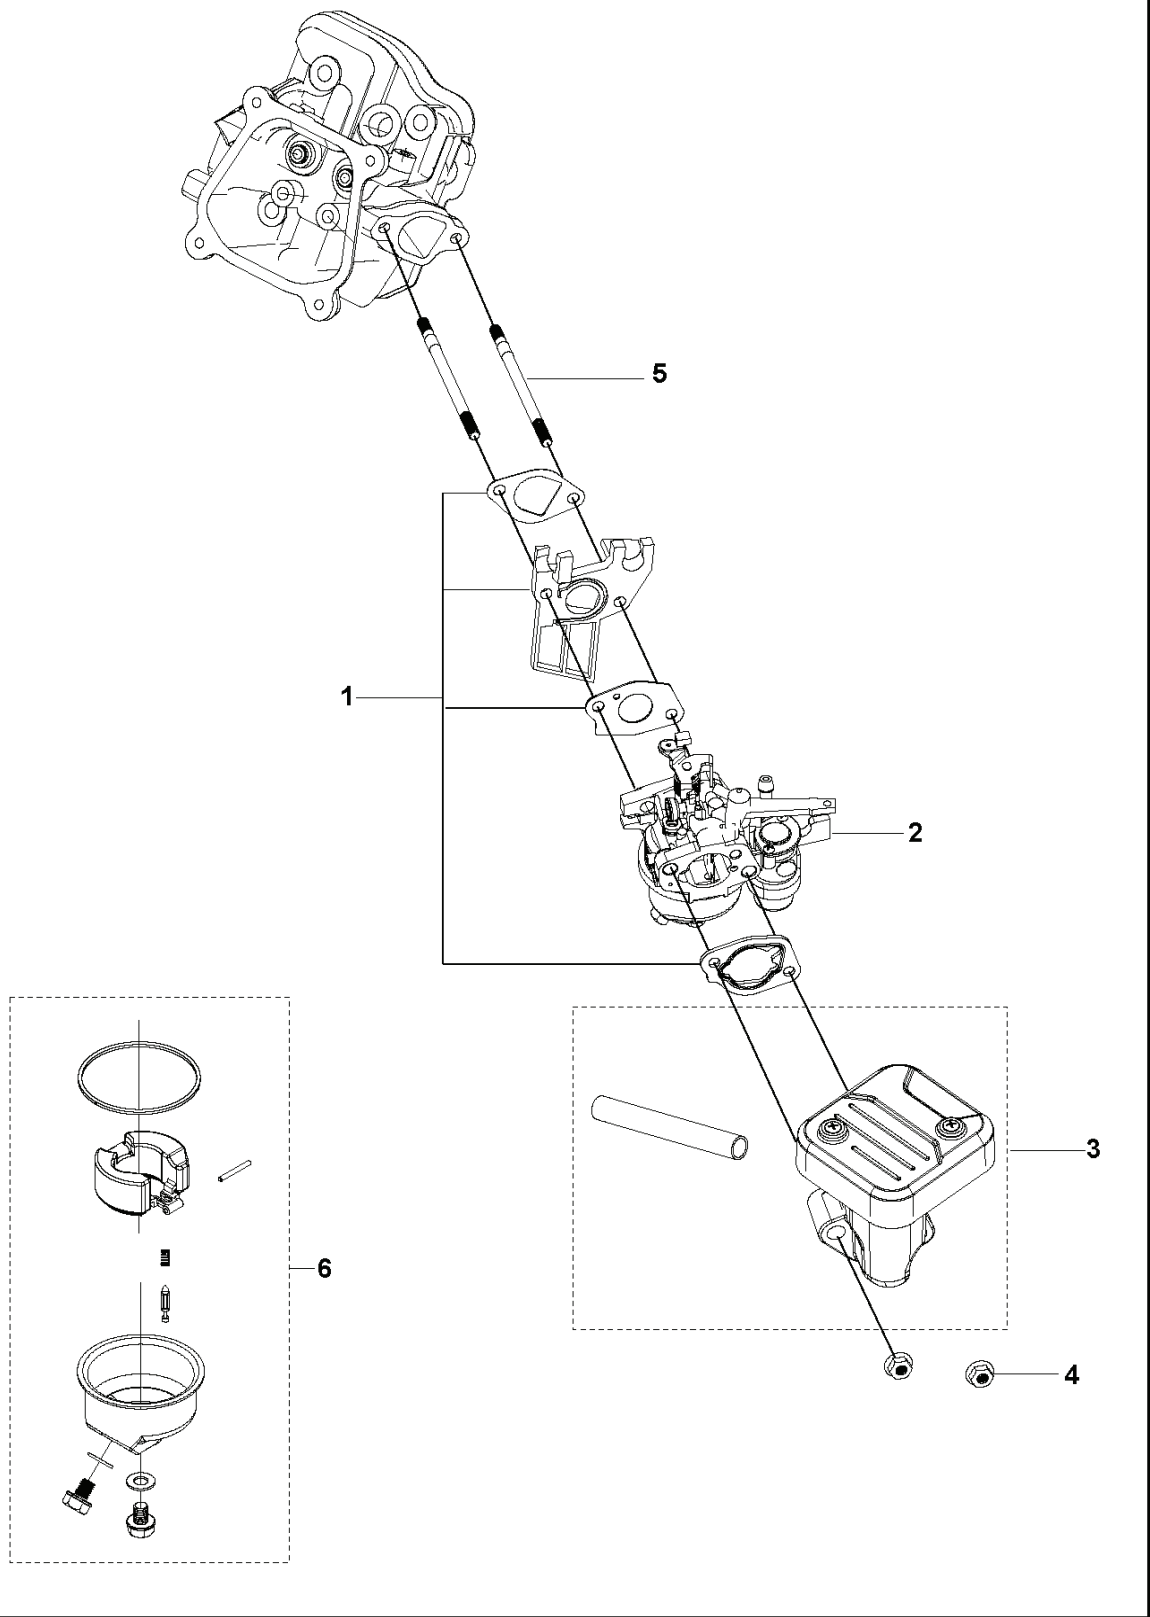

C HH 2120B
CARBURETTOR & AIR FILTER

REF.	PART NO.	DESCRIPTION	REMARK	QTY.	KIT
1	599349176	GASKET KIT	CARBURETTOR GASKET KIT	1	
2	599349107	CARBURETTOR		1	
3	599349084	AIR FILTER ASSY		1	
4	599349346	NUT	GB/T 6177.1:M6	1	
5	599349230	STUD	T040: M6 L=113 - MULTIPACK: 2	1	
6	529878501	REPAIR KIT	CARBURETTOR REPAIR KIT	1