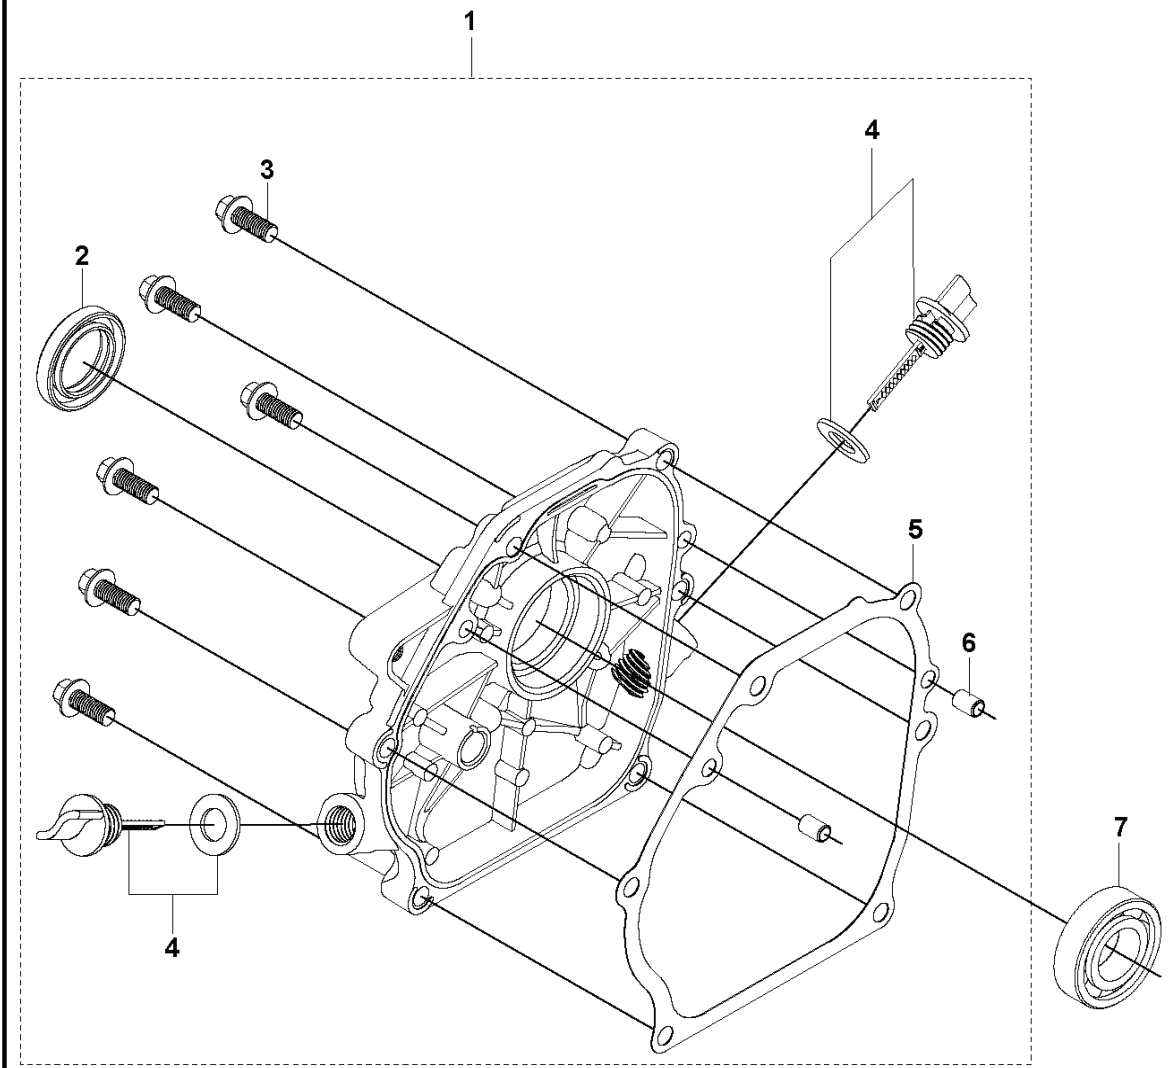

F HH 2120B
CRANKCASE COVER

REF.	PART NO.	DESCRIPTION	REMARK	QTY.	KIT
1	599349118	COVER KIT	CRANKCASE COVER	1	
2	598684558	SEAL	OIL SEAL	1	
3	900000002	DUMMY PART	GB/T 16674.1: M8 L=32	1	
4	599349147	DIPSTICK		1	
5	599349164	GASKET	CRANKCASE COVER GASKET	1	
6	900000002	DUMMY PART	GB/T 16674.1: M8 L=32	1	
7	599349090	BALL BEARING		1