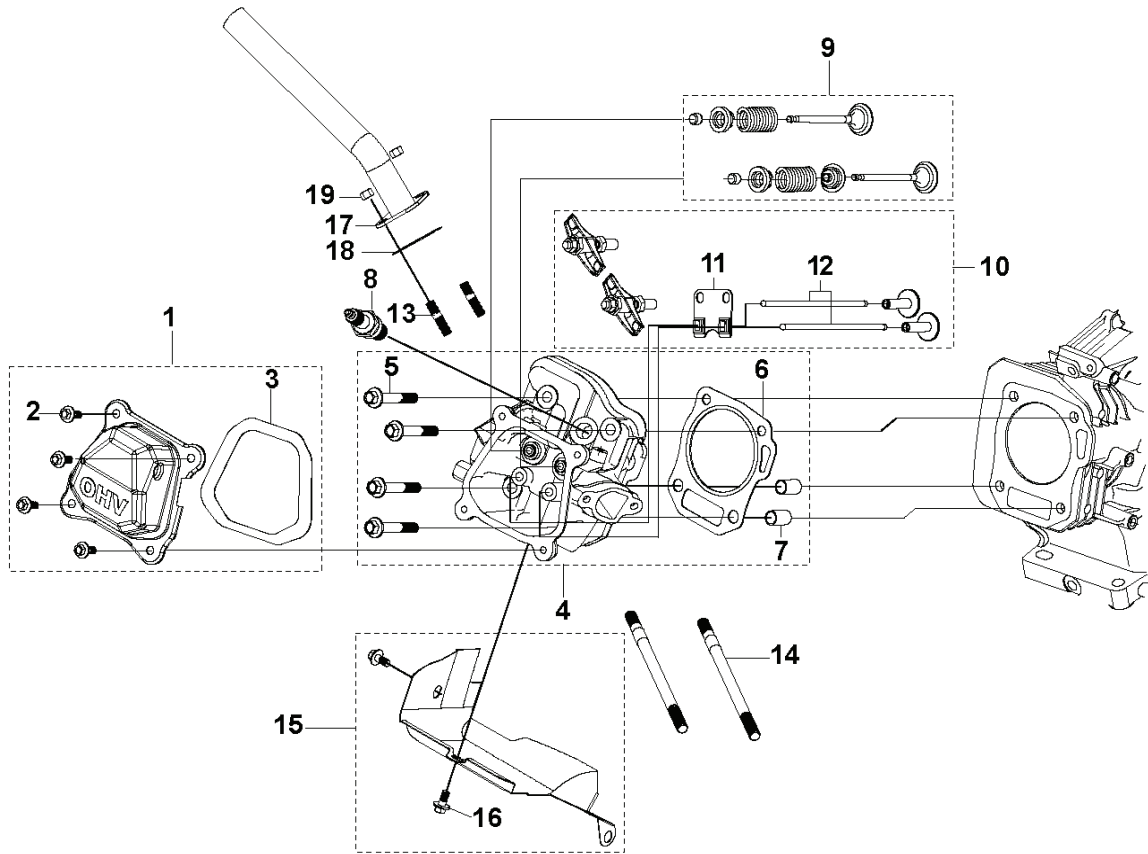

SPARE PARTS CATALOGUE
: HUSQVARNA HH 2120B

Spare Parts List

SPARE PARTS LIST

A HH 2120B
CYLINDER HEAD ASSY

REF.	PART NO.	DESCRIPTION	REMARK	QTY.	KIT
1	599349135	CYLINDER COVER	CYLINDER HEAD COVER KIT	1	
2	900000002	DUMMY PART	GB/T 16674.1: M6 L=14	1	
3	599349162	GASKET	CYLINDER HEAD COVER GASKET	1	
4	599349140	CYLINDER HEAD KIT		1	
5	900000002	DUMMY PART	GB/T 16674.1: M6 L=14	1	
6	599349167	GASKET	CYLINDER HEAD GASKET	1	
7	599349138	PIN	LOCATION PIN - MULTIPACK: 20	1	
8	590844201	SPARK PLUG	HQT-7	1	
9	599349249	VALVE KIT		1	
10	599349247	VALVE KIT	ROCKER ARM KIT	1	
11	529458501	PLATE	PUSH ROD GUIDE PLATE	1	
12	599349215	PUSH ROD	PUSH ROD SET	1	
13	599349231	STUD	T040: M8 L=34 - MULTIPACK: 2	1	
14	599349230	STUD	T040: M6 L=113 - MULTIPACK: 2	1	
15	599349145	DEFLECTOR	AIR DEFLECTOR KIT	1	
16	900000002	DUMMY PART	GB/T 16674.1: M6 L=14	1	
17	599349192	MUFFLER		1	
18	599349168	GASKET	MUFFLER GASKET - MULTIPACK: 10	1	
19	599349195	NUT	GB/T 6170: M8	1	

B HH 2120B
PISTON & CRANKSHAFT

REF.	PART NO.	DESCRIPTION	REMARK	QTY.	KIT
1	599349208	PISTON RING	SET	1	
2	599349204	PISTON ASSY		1	
3	599349115	CONNECTING ROD		1	
4	599349132	CRANKSHAFT		1	
6	599349189	KEY	MULTIPACK: 10	1	
7	599349101	CAMSHAFT	KIT	1	
8	599349090	BALL BEARING		1	

E HH 2120B
GOVERNOR

REF.	PART NO.	DESCRIPTION	REMARK	QTY.	KIT
1	599349125	CRANKCASE		1	
2	598684558	SEAL	OIL SEAL	1	
3	599349196	OIL PLUG		1	
6	599349242	THROTTLE HANDLE		1	
7	599349342	BOLT	GB/T 16674.1: M6 L=10	1	
8	599349243	ROD	THROTTLE ROD	1	