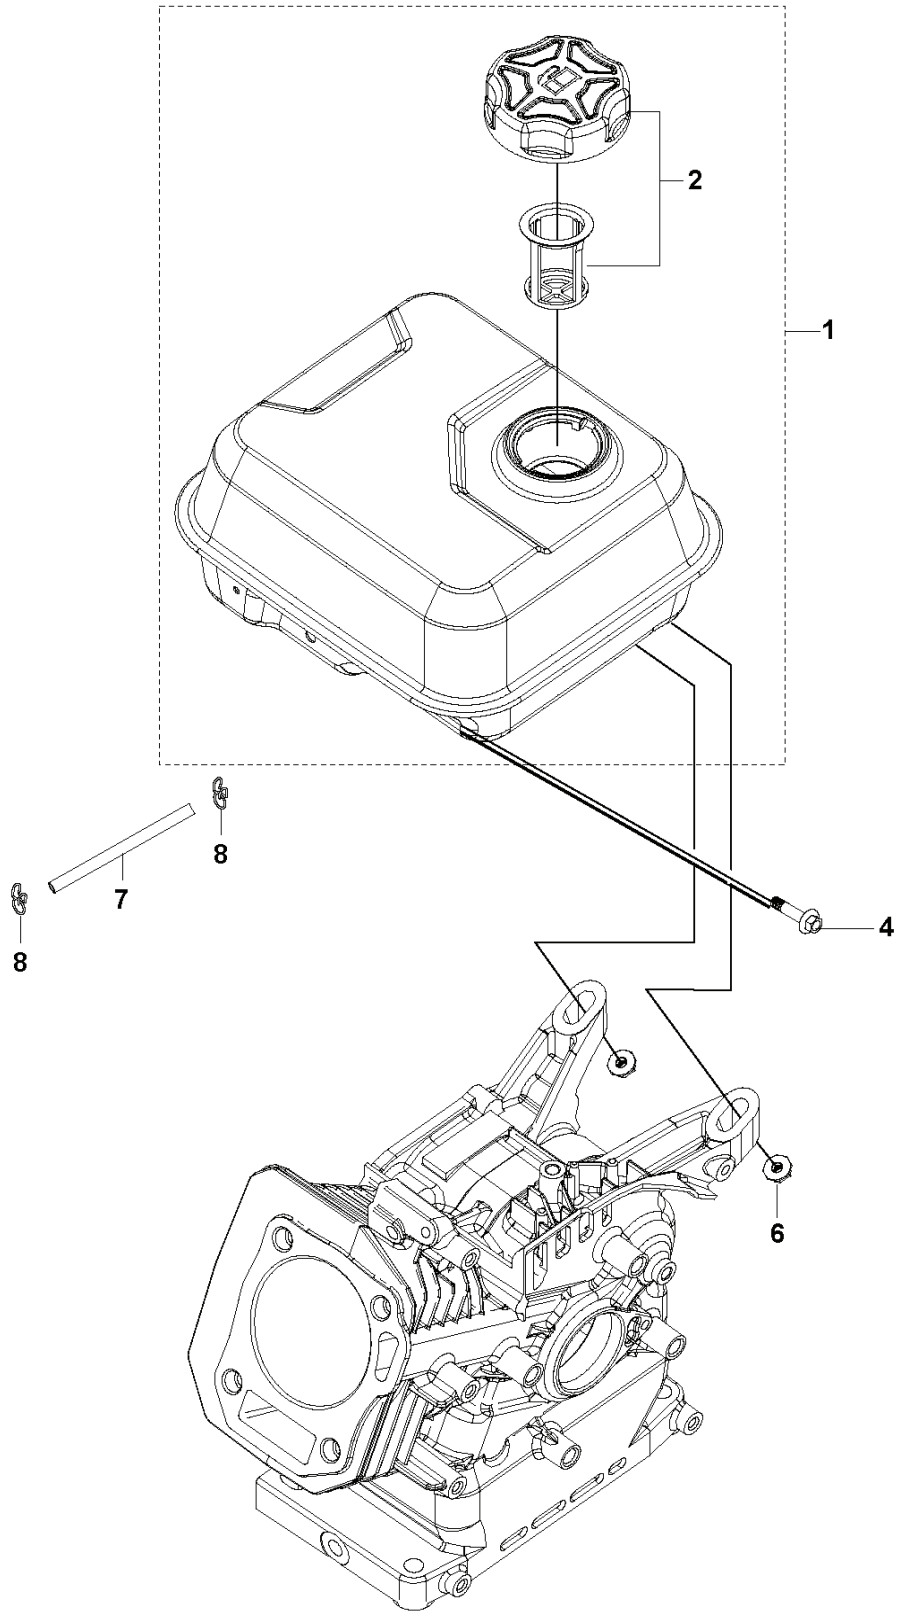

G HH 2120B
FUEL TANK

REF.	PART NO.	DESCRIPTION	REMARK	QTY.	KIT
1	599349161	FUEL TANK ASSY		1	
2	599349154	FUEL CAP		1	
4	599349343	BOLT	GB/T 16674.1: M6 L=28	1	
6	599349346	NUT	GB/T 6177.1: M6	1	
7	599349352	TUBE		1	
8	599349357	CLIP	HOSE CLIP - MULTIPACK: 20	1