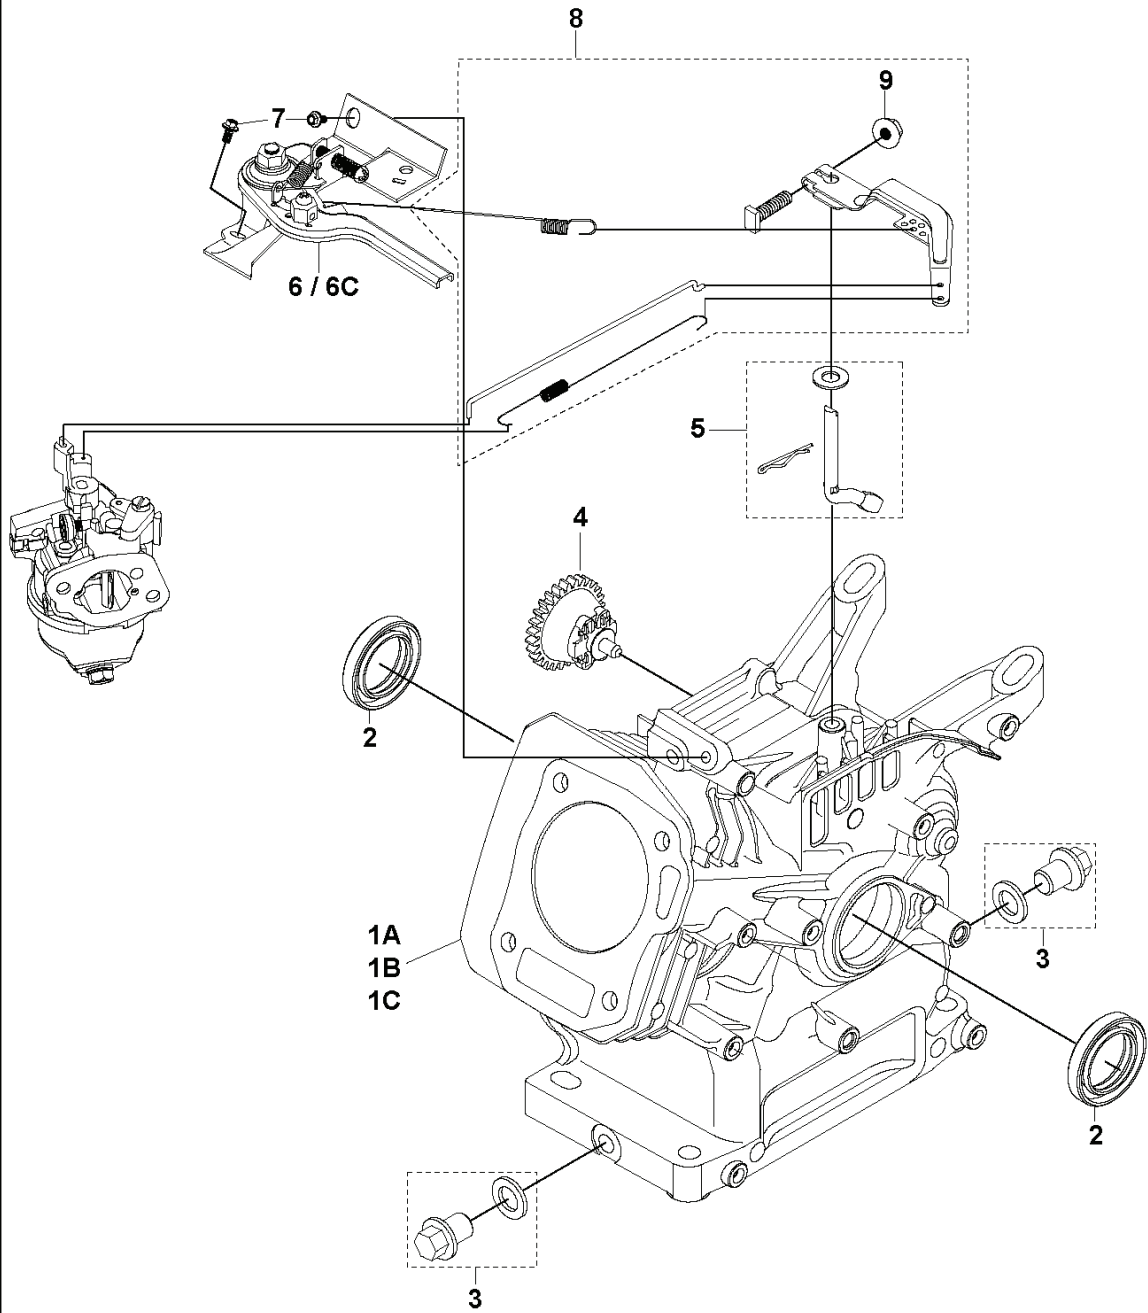

E HH 196MP / HH 196OB / HH 196
GOVERNOR

PXM_REF	PXM_PARTNO	DESCRIPCIÓN	PXM_REMARK		
1	599349123	CÁRTER	FOR ENGINE: 970505401	1	
1	599349124	CÁRTER	FOR ENGINE: 970505301, 529830901, 547029501	1	
2	598684558	SELLO	OIL SEAL - FOR ENGINE: 529830901, 970505301, 970505401	1	
2	547069601	SELLO	OIL SEAL - FOR ENGINE: 547029501	1	
3	599349196	TAPÓN DE ACEITE		1	
4	599349179	ENGRANAJE	GOVERNOR GEAR	1	
5	599349087	BRAZO	SPEED REGULATING ARM KIT	1	
6	599349241	EMPUÑADURA DE ACELERADOR	FOR ENGINE: 547029501, 970505301, 970505401	1	
6	529834601	EMPUÑADURA DE ACELERADOR	FOR ENGINE: 529830901	1	
7	599349342	PERNO	GB/T 16674.1: M6 L=10	1	
8	599349237	CONJUNTO DE MARIPOSA	FOR ENGINE: 529830901, 970505301, 970505401	1	
8	547070201	CONJUNTO DE MARIPOSA	FOR ENGINE: 547029501	1	
9	599349345	TUERCA	GB/T 6177.1: M6	1