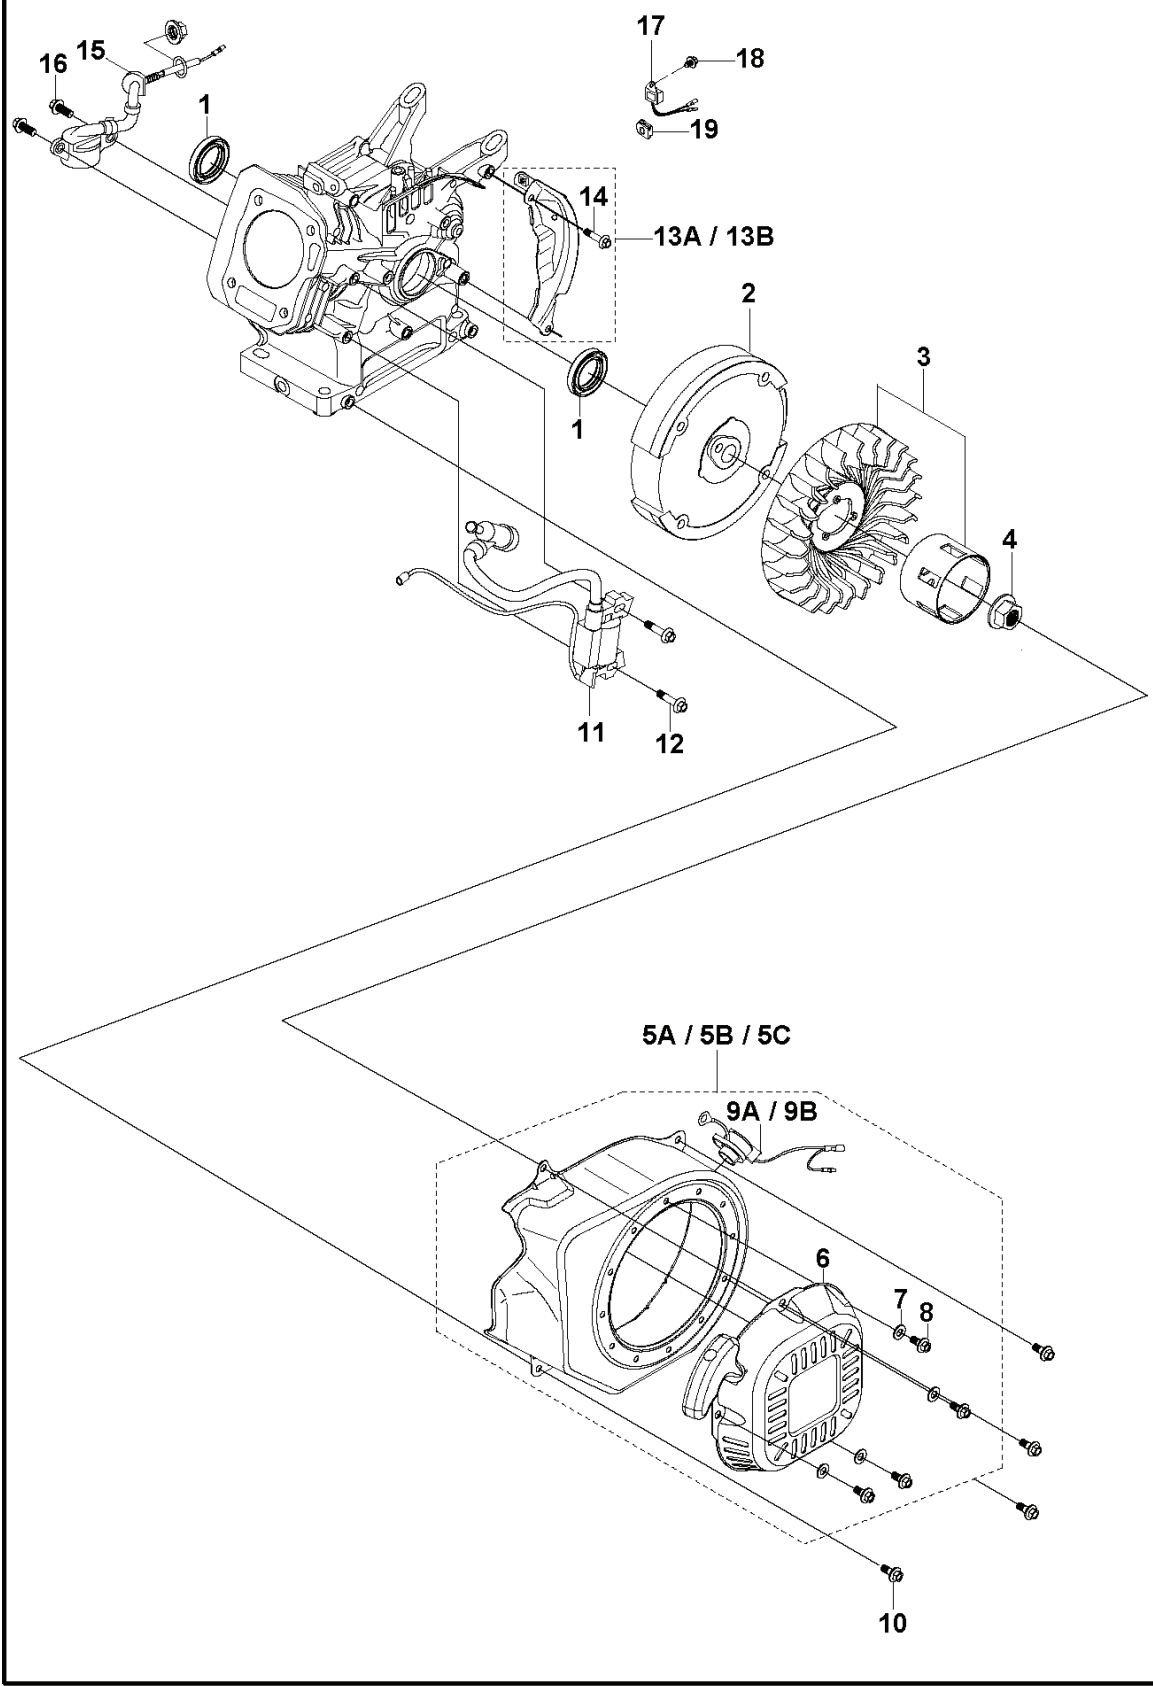

D HH 196MP / HH 196OB / HH 196
FLYWHEEL & IGNITION MODULE

PXM_REF	PXM_PARTNO	DESCRIPCIÓN	PXM_REMARK		
1	598684558	SELLO	OIL SEAL - FOR ENGINE: 529830901, 970505301, 970505401	1	
1	547069601	SELLO	OIL SEAL - FOR ENGINE: 547029501	1	
2	599349150	VOLANTE		1	
3	599349186	IMPULSOR	FOR ENGINE: 529830901, 970505301, 970505401	1	
3	547069801	IMPULSOR	FOR ENGINE: 547029501	1	
4	599349194	TUERCA	T040: M14x1.5	1	
5	599349225	MECANISMO DE ARRANQUE COMPL.	FOR ENGINE: 970505401	1	
5	599349226	MECANISMO DE ARRANQUE COMPL.	FOR ENGINE: 970505301, 529830901, 547029501	1	
6	599349228	STARTER HANDLE ASSY		1	
7	546303501	ARANDELA	T021: 6.2 x 11 x 1	1	
8	546303601	PERNO	T021: M6 L=8	1	
9	599349234	INTERRUPTOR	STOP SWITCH - FOR ENGINE: 970505401	1	
9	599349235	INTERRUPTOR	STOP SWITCH - FOR ENGINE: 970505301, 529830901, 547029501	1	
10	599349342	PERNO	GB/T 16674.1: M6 L=10	1	
11	599349182	BOBINA DE ENCENDIDO	FOR ENGINE: 529830901, 970505301, 970505401	1	
11	547069901	BOBINA DE ENCENDIDO	FOR ENGINE: 547029501	1	
12	599349094	PERNO	GB/T 16674.1: M6 L=25	1	
13	599349211	PLACA	SIDE PLATE - FOR ENGINE: 970505401	1	
13	599349212	PLACA	SIDE PLATE - FOR ENGINE: 970505301, 529830901, 547029501	1	
14	547070801	PERNO	GB/T 16674.1: M6 L=20	1	
15	599349220	SENSOR	OIL LEVEL SENSOR - FOR ENGINE: 970505301	1	
15	547070001	SENSOR	OIL LEVEL SENSOR - FOR ENGINE: 547029501	1	
16	546303801	PERNO	GB/T 16674.1: M6 L=14	1	
17	599349219	SENSOR	OIL LEVEL SENSOR - FOR ENGINE: 970505301	1	
17	547148201	SENSOR	OIL LEVEL SENSOR - FOR ENGINE: 547029501	1	
18	546303701	PERNO	GB/T 16674.1: M6 L=12	1	
19	599349213	PLACA	LEAF VALVE LIMIT PLATE - FOR ENGINE: 547029501, 970505301	1