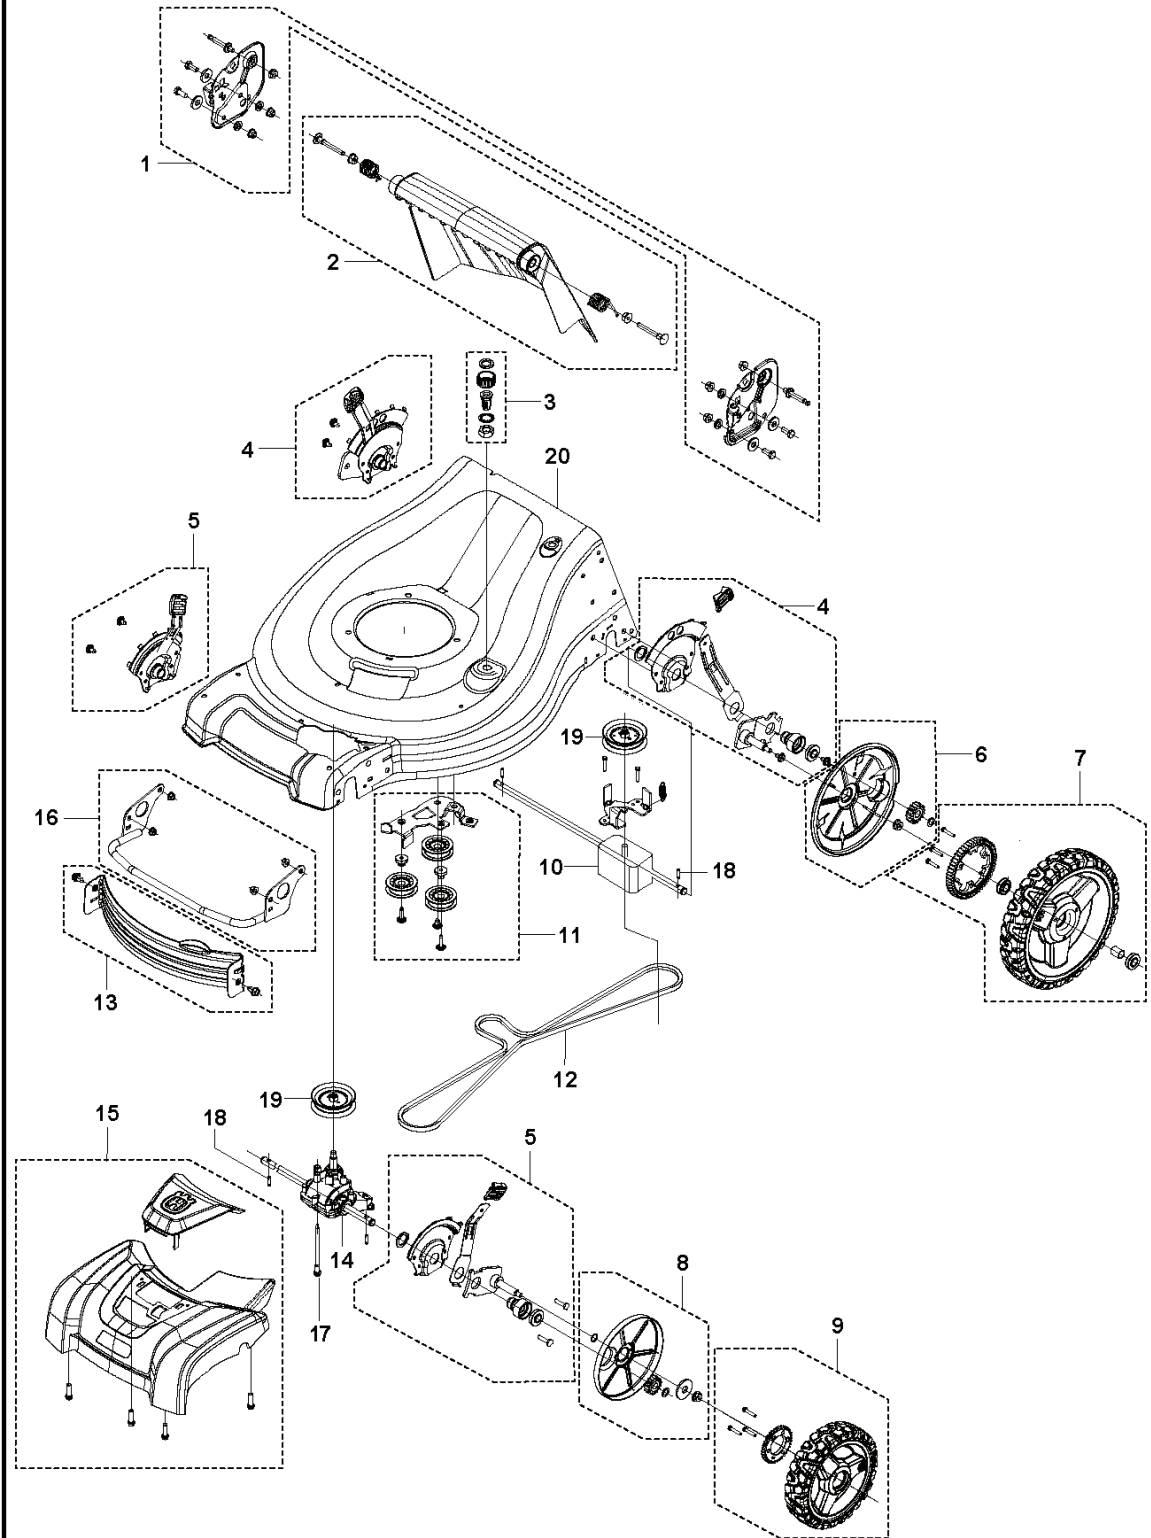

SPARE PARTS CATALOGUE
: HUSQVARNA LC 353AWD

Spare Parts List

SPARE PARTS LIST

A LC 353AWD
CHASSIS

REF.	PART NO.	DESCRIPTION	REMARK	QTY.	KIT
1	598453601	BRACKET		1	
2	598453701	DOOR ASSY		1	
3	532421114	WATER CONNECTOR		1	
4	598454001	HEIGHT ADJUSTER SYSTEM		1	
5	598453901	HEIGHT ADJUSTER SYSTEM		1	
6	598454601	DUST COVER		1	
7	598454801	WHEEL ASSY		1	
8	598454501	DUST COVER		1	
9	598454701	WHEEL ASSY		1	
10	586137601	TRANSMISSION		1	
11	598454401	PULLEY KIT		1	
12	580364609	DRIVE BELT		1	
13	598454301	BAFFLE		1	
14	589486201	TRANSMISSION		1	
15	598453801	FRONT COVER		1	
16	599575101	BUMPER		1	
17	587438201	SCREW		1	
18	532404845	PAWL		1	
19	586963002	PULLEY		1	
20	599542001	CHASSIS		1	

B LC 353AWD
HANDLE AND GRASS BAG

REF.	PART NO.	DESCRIPTION	REMARK	QTY.	KIT
1	598453101	BAIL ARM ASSY		1	
2	587420001	CONTROL		1	
3	598695801	GUIDE		1	
4	598453301	HANDLE KIT		1	
5	598453401	KNOB ASSY		1	
6	599542201	KNOB		2	
8	587421101	CABLE		1	
9	536153801	BACKPLATE		1	

C LC 353AWD
ENGINE

REF.	PART NO.	DESCRIPTION	REMARK	QTY.	KIT
2	599542101	INSTALLATION KIT		1	
3	598452701	ADAPTER		1	
4	599541901	BLADE		1	

D LC 353AWD

REF.	PART NO.	DESCRIPTION	REMARK	QTY.	KIT
2	598454201	INSERT		1	
3	598454101	GUARD		1	
4	587100409	GRASS BAG ASSY		1	
5	586929104	BAG FRAME		1	
6	582261901	CHUTE		1	
7	586922701	MULCHING PLUG		1	