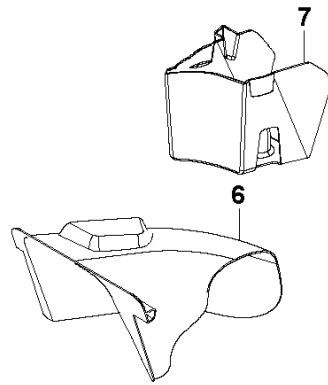

SPARE PARTS CATALOGUE
: HUSQVARNA LC 353AWD

Spare Parts List

SPARE PARTS LIST

A LC 353AWD
CHASSIS

REF.	PART NO.	DESCRIPTION	REMARK	QTY.	KIT
1	598453601	BRACKET		1	
2	598453701	DOOR ASSY		1	
3	532421114	WATER CONNECTOR		1	
4	598454001	HEIGHT ADJUSTER SYSTEM		1	
5	598453901	HEIGHT ADJUSTER SYSTEM		1	
6	598454601	DUST COVER		1	
7	598454801	WHEEL ASSY		1	
8	598454501	DUST COVER		1	
9	598454701	WHEEL ASSY		1	
10	586137601	TRANSMISSION		1	
11	598454401	PULLEY KIT		1	
12	580364609	DRIVE BELT		1	
13	598454301	BAFFLE		1	
14	589486201	TRANSMISSION		1	
15	598453801	FRONT COVER		1	
16	599575101	BUMPER		1	
17	587438201	SCREW		1	
18	532404845	PAWL		1	
19	586963002	PULLEY		1	
20	599542001	CHASSIS		1	

B LC 353AWD
HANDLE AND GRASS BAG

REF.	PART NO.	DESCRIPTION	REMARK	QTY.	KIT
1	598453101	BAIL ARM ASSY		1	
2	587420001	CONTROL		1	
3	598695801	GUIDE		1	
4	598453301	HANDLE KIT		1	
5	598453401	KNOB ASSY		1	
6	599542201	KNOB		2	
8	587421101	CABLE		1	
9	536153801	BACKPLATE		1	

C LC 353AWD
ENGINE

REF.	PART NO.	DESCRIPTION	REMARK	QTY.	KIT
2	599542101	INSTALLATION KIT		1	
3	598452701	ADAPTER		1	
4	599541901	BLADE		1	

D LC 353AWD

REF.	PART NO.	DESCRIPTION	REMARK	QTY.	KIT
2	598454201	INSERT		1	
3	598454101	GUARD		1	
4	587100409	GRASS BAG ASSY		1	
5	586929104	BAG FRAME		1	
6	582261901	CHUTE		1	
7	586922701	MULCHING PLUG		1	