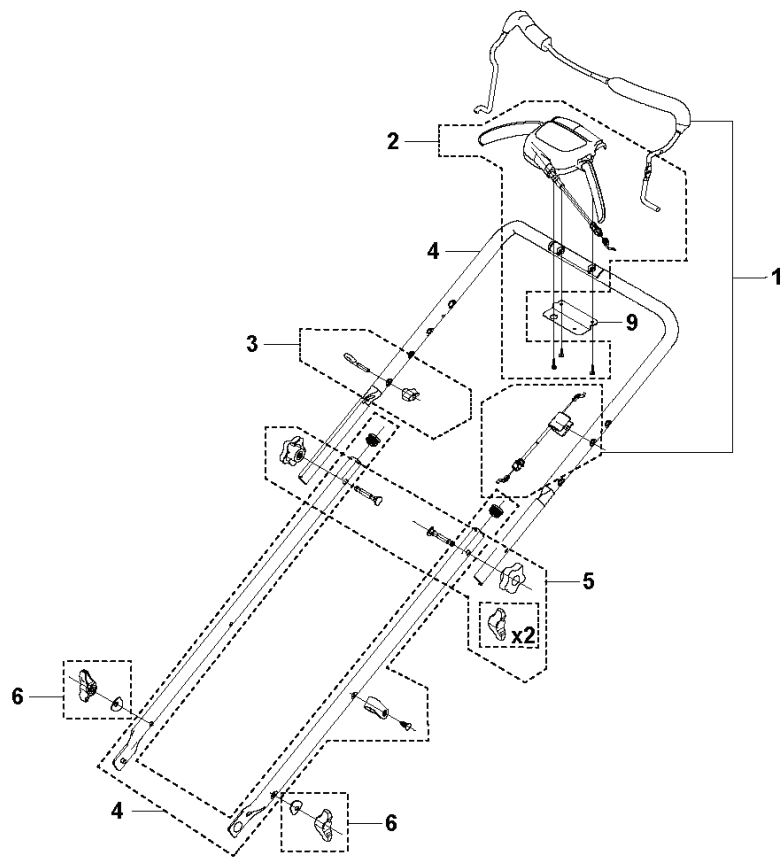

SPARE PARTS CATALOGUE
: HUSQVARNA LC 353AWD

Spare Parts List

SPARE PARTS LIST

A LC 353AWD
CHASSIS

REF.	PART NO.	DESCRIPTION	REMARK	QTY.	KIT
1	598453601	BRACKET		1	
2	598453701	DOOR ASSY		1	
3	532421114	WATER CONNECTOR		1	
4	598454001	HEIGHT ADJUSTER SYSTEM		1	
5	598453901	HEIGHT ADJUSTER SYSTEM		1	
6	598454601	DUST COVER		1	
7	598454801	WHEEL ASSY		1	
8	598454501	DUST COVER		1	
9	598454701	WHEEL ASSY		1	
10	586137601	TRANSMISSION		1	
11	598454401	PULLEY KIT		1	
12	580364609	DRIVE BELT		1	
13	598454301	BAFFLE		1	
14	589486201	TRANSMISSION		1	
15	598453801	FRONT COVER		1	
16	599575101	BUMPER		1	
17	587438201	SCREW		1	
18	532404845	PAWL		1	
19	586963002	PULLEY		1	
20	599542001	CHASSIS		1	

B LC 353AWD
HANDLE AND GRASS BAG

REF.	PART NO.	DESCRIPTION	REMARK	QTY.	KIT
1	598453101	BAIL ARM ASSY		1	
2	587420001	CONTROL		1	
3	598695801	GUIDE		1	
4	598453301	HANDLE KIT		1	
5	598453401	KNOB ASSY		1	
6	599542201	KNOB		2	
8	587421101	CABLE		1	
9	536153801	BACKPLATE		1	

C LC 353AWD
ENGINE

REF.	PART NO.	DESCRIPTION	REMARK	QTY.	KIT
2	599542101	INSTALLATION KIT		1	
3	598452701	ADAPTER		1	
4	599541901	BLADE		1	

D LC 353AWD

REF.	PART NO.	DESCRIPTION	REMARK	QTY.	KIT
2	598454201	INSERT		1	
3	598454101	GUARD		1	
4	587100409	GRASS BAG ASSY		1	
5	586929104	BAG FRAME		1	
6	582261901	CHUTE		1	
7	586922701	MULCHING PLUG		1	