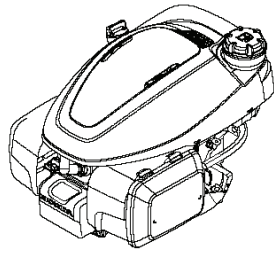

SPARE PARTS CATALOGUE
: HUSQVARNA LC 353AWD

Spare Parts List

SPARE PARTS LIST

A LC 353AWD
CHASSIS

REF.	PART NO.	DESCRIPTION	REMARK	QTY.	KIT
1	598453601	BRACKET		1	
2	598453701	DOOR ASSY		1	
3	532421114	WATER CONNECTOR		1	
4	598454001	HEIGHT ADJUSTER SYSTEM		1	
5	598453901	HEIGHT ADJUSTER SYSTEM		1	
6	598454601	DUST COVER		1	
7	598454801	WHEEL ASSY		1	
8	598454501	DUST COVER		1	
9	598454701	WHEEL ASSY		1	
10	586137601	TRANSMISSION		1	
11	598454401	PULLEY KIT		1	
12	580364609	DRIVE BELT		1	
13	598454301	BAFFLE		1	
14	589486201	TRANSMISSION		1	
15	598453801	FRONT COVER		1	
16	599575101	BUMPER		1	
17	587438201	SCREW		1	
18	532404845	PAWL		1	
19	586963002	PULLEY		1	
20	599542001	CHASSIS		1	

B LC 353AWD
HANDLE AND GRASS BAG

REF.	PART NO.	DESCRIPTION	REMARK	QTY.	KIT
1	598453101	BAIL ARM ASSY		1	
2	587420001	CONTROL		1	
3	598695801	GUIDE		1	
4	598453301	HANDLE KIT		1	
5	598453401	KNOB ASSY		1	
6	599542201	KNOB		2	
8	587421101	CABLE		1	
9	536153801	BACKPLATE		1	

C LC 353AWD
ENGINE

REF.	PART NO.	DESCRIPTION	REMARK	QTY.	KIT
2	599542101	INSTALLATION KIT		1	
3	598452701	ADAPTER		1	
4	599541901	BLADE		1	

D LC 353AWD

REF.	PART NO.	DESCRIPTION	REMARK	QTY.	KIT
2	598454201	INSERT		1	
3	598454101	GUARD		1	
4	587100409	GRASS BAG ASSY		1	
5	586929104	BAG FRAME		1	
6	582261901	CHUTE		1	
7	586922701	MULCHING PLUG		1	