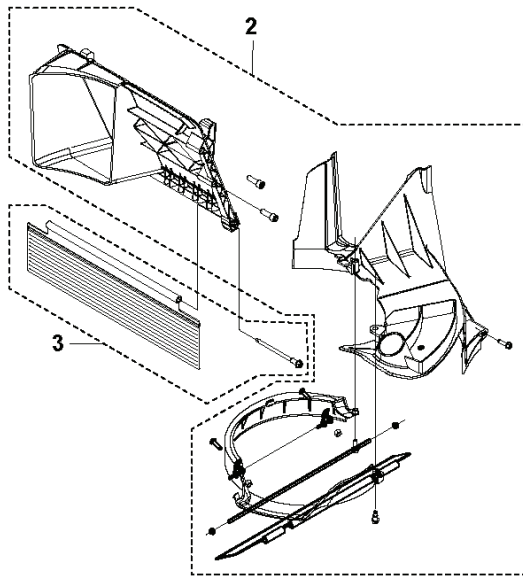

SPARE PARTS CATALOGUE
: HUSQVARNA LC 353AWD

Spare Parts List

SPARE PARTS LIST

A LC 353AWD
CHASSIS

REF.	PART NO.	DESCRIPTION	REMARK	QTY.	KIT
1	598453601	BRACKET		1	
2	598453701	DOOR ASSY		1	
3	532421114	WATER CONNECTOR		1	
4	598454001	HEIGHT ADJUSTER SYSTEM		1	
5	598453901	HEIGHT ADJUSTER SYSTEM		1	
6	598454601	DUST COVER		1	
7	598454801	WHEEL ASSY		1	
8	598454501	DUST COVER		1	
9	598454701	WHEEL ASSY		1	
10	586137601	TRANSMISSION		1	
11	598454401	PULLEY KIT		1	
12	580364609	DRIVE BELT		1	
13	598454301	BAFFLE		1	
14	589486201	TRANSMISSION		1	
15	598453801	FRONT COVER		1	
16	599575101	BUMPER		1	
17	587438201	SCREW		1	
18	532404845	PAWL		1	
19	586963002	PULLEY		1	
20	599542001	CHASSIS		1	

B LC 353AWD
HANDLE AND GRASS BAG

REF.	PART NO.	DESCRIPTION	REMARK	QTY.	KIT
1	598453101	BAIL ARM ASSY		1	
2	587420001	CONTROL		1	
3	598695801	GUIDE		1	
4	598453301	HANDLE KIT		1	
5	598453401	KNOB ASSY		1	
6	599542201	KNOB		2	
8	587421101	CABLE		1	
9	536153801	BACKPLATE		1	

C LC 353AWD
ENGINE

REF.	PART NO.	DESCRIPTION	REMARK	QTY.	KIT
2	599542101	INSTALLATION KIT		1	
3	598452701	ADAPTER		1	
4	599541901	BLADE		1	

D LC 353AWD

REF.	PART NO.	DESCRIPTION	REMARK	QTY.	KIT
2	598454201	INSERT		1	
3	598454101	GUARD		1	
4	587100409	GRASS BAG ASSY		1	
5	586929104	BAG FRAME		1	
6	582261901	CHUTE		1	
7	586922701	MULCHING PLUG		1	