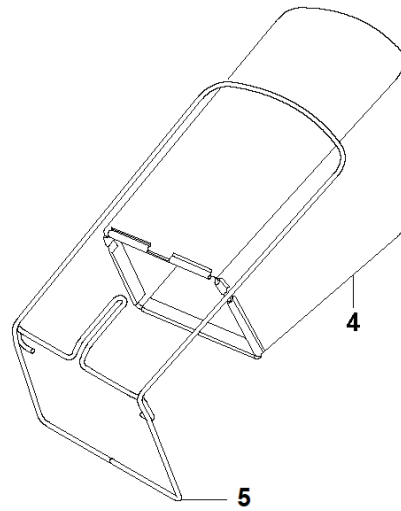

SPARE PARTS CATALOGUE
: HUSQVARNA LC 353AWD

Spare Parts List

SPARE PARTS LIST

A LC 353AWD
CHASSIS

REF.	PART NO.	DESCRIPTION	REMARK	QTY.	KIT
1	598453601	BRACKET		1	
2	598453701	DOOR ASSY		1	
3	532421114	WATER CONNECTOR		1	
4	598454001	HEIGHT ADJUSTER SYSTEM		1	
5	598453901	HEIGHT ADJUSTER SYSTEM		1	
6	598454601	DUST COVER		1	
7	598454801	WHEEL ASSY		1	
8	598454501	DUST COVER		1	
9	598454701	WHEEL ASSY		1	
10	586137601	TRANSMISSION		1	
11	598454401	PULLEY KIT		1	
12	580364609	DRIVE BELT		1	
13	598454301	BAFFLE		1	
14	589486201	TRANSMISSION		1	
15	598453801	FRONT COVER		1	
16	599575101	BUMPER		1	
17	587438201	SCREW		1	
18	532404845	PAWL		1	
19	586963002	PULLEY		1	
20	599542001	CHASSIS		1	

B LC 353AWD
HANDLE AND GRASS BAG

REF.	PART NO.	DESCRIPTION	REMARK	QTY.	KIT
1	598453101	BAIL ARM ASSY		1	
2	587420001	CONTROL		1	
3	598695801	GUIDE		1	
4	598453301	HANDLE KIT		1	
5	598453401	KNOB ASSY		1	
6	599542201	KNOB		2	
8	587421101	CABLE		1	
9	536153801	BACKPLATE		1	

C LC 353AWD
ENGINE

REF.	PART NO.	DESCRIPTION	REMARK	QTY.	KIT
2	599542101	INSTALLATION KIT		1	
3	598452701	ADAPTER		1	
4	599541901	BLADE		1	

D LC 353AWD

REF.	PART NO.	DESCRIPTION	REMARK	QTY.	KIT
2	598454201	INSERT		1	
3	598454101	GUARD		1	
4	587100409	GRASS BAG ASSY		1	
5	586929104	BAG FRAME		1	
6	582261901	CHUTE		1	
7	586922701	MULCHING PLUG		1	