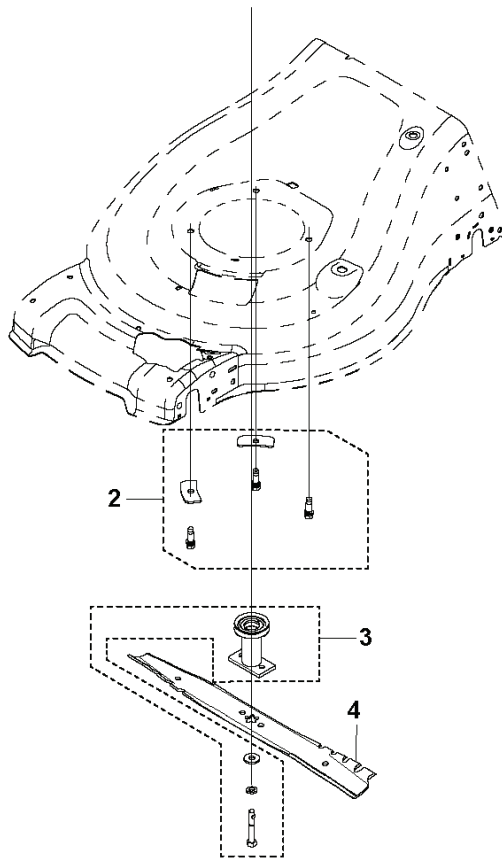

SPARE PARTS CATALOGUE
: HUSQVARNA LC 353AWD

Spare Parts List

SPARE PARTS LIST

A LC 353AWD
CHASSIS

REF.	PART NO.	DESCRIPTION	REMARK	QTY.	KIT
1	598453601	BRACKET		1	
2	598453701	DOOR ASSY		1	
3	532421114	WATER CONNECTOR		1	
4	598454001	HEIGHT ADJUSTER SYSTEM		1	
5	598453901	HEIGHT ADJUSTER SYSTEM		1	
6	598454601	DUST COVER		1	
7	598454801	WHEEL ASSY		1	
8	598454501	DUST COVER		1	
9	598454701	WHEEL ASSY		1	
10	586137601	TRANSMISSION		1	
11	598454401	PULLEY KIT		1	
12	580364609	DRIVE BELT		1	
13	598454301	BAFFLE		1	
14	589486201	TRANSMISSION		1	
15	598453801	FRONT COVER		1	
16	599575101	BUMPER		1	
17	587438201	SCREW		1	
18	532404845	PAWL		1	
19	586963002	PULLEY		1	
20	599542001	CHASSIS		1	

B LC 353AWD
HANDLE AND GRASS BAG

REF.	PART NO.	DESCRIPTION	REMARK	QTY.	KIT
1	598453101	BAIL ARM ASSY		1	
2	587420001	CONTROL		1	
3	598695801	GUIDE		1	
4	598453301	HANDLE KIT		1	
5	598453401	KNOB ASSY		1	
6	599542201	KNOB		2	
8	587421101	CABLE		1	
9	536153801	BACKPLATE		1	

C LC 353AWD
ENGINE

REF.	PART NO.	DESCRIPTION	REMARK	QTY.	KIT
2	599542101	INSTALLATION KIT		1	
3	598452701	ADAPTER		1	
4	599541901	BLADE		1	

D LC 353AWD

REF.	PART NO.	DESCRIPTION	REMARK	QTY.	KIT
2	598454201	INSERT		1	
3	598454101	GUARD		1	
4	587100409	GRASS BAG ASSY		1	
5	586929104	BAG FRAME		1	
6	582261901	CHUTE		1	
7	586922701	MULCHING PLUG		1	