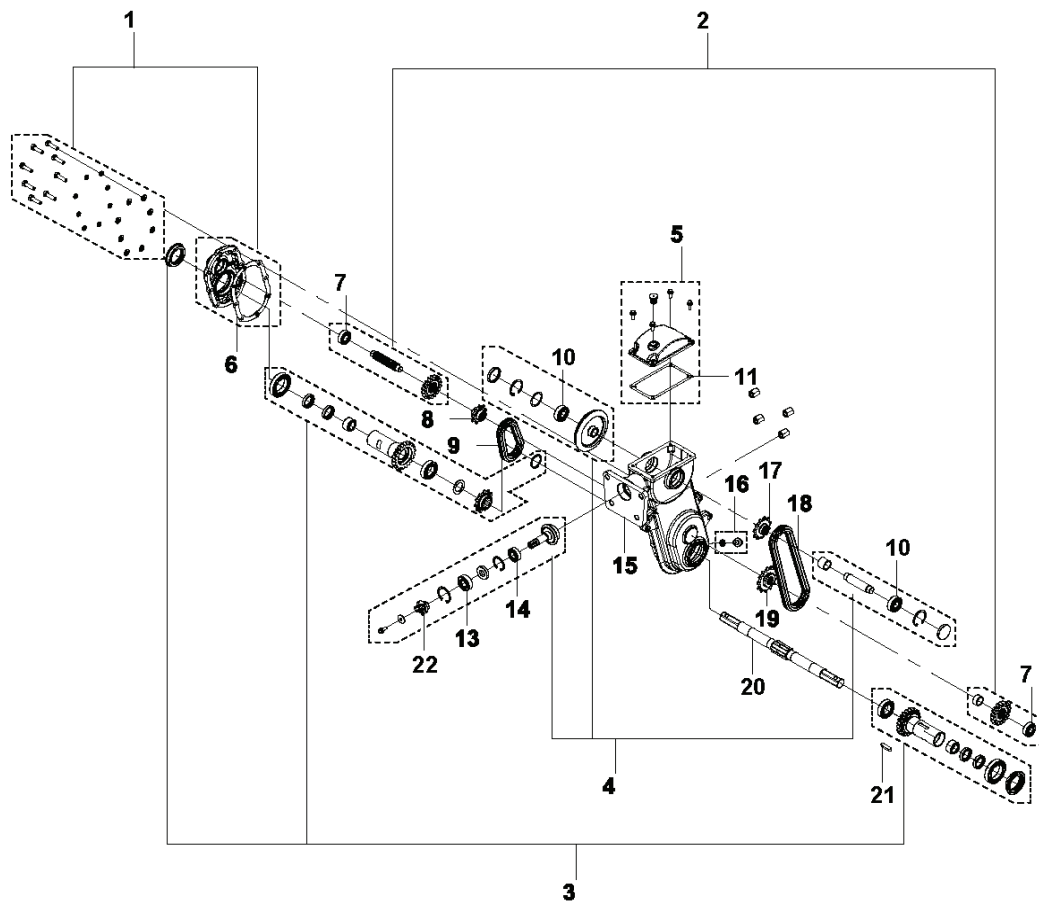

SPARE PARTS CATALOGUE
CULTIVATORS/TILLERS: HUSQVARNA TR 262

Spare Parts List

Frequent Parts

Accessories

SPARE PARTS LIST

CULTIVATORS/TILLERS

HUSQVARNA TR 262

E TR 262
TRANSMISSION

CULTIVATORS/TILLERS

PXM_REF	PXM_PARTNO	DESCRIPTION	PXM_REMARK	QTY.
1	599348641	COVER KIT	End cover kit	1
2	599348642	GEAR ASSY		1
3	599348640	DRIVE SHAFT		1
4	599348639	BEVEL GEAR ASSY		1
5	599348643	COVER ASSY	Gearbox cover assy	1
6	599348654	GASKET		1
7	599348616	BEARING	Bearing 6202	1
8	599348653	DRIVE SPROCKET		1
9	599348652	CHAIN	Chain 520HF3-1*18L	1
10	590831601	BEARING		1
11	593601436	GASKET		1
13	599348645	BEARING	Bearing 6203-2rs	1
14	593601407	BEARING		1
15	599348646	GEARBOX	Tilling gearbox	1
16	599348644	SCREW KIT		1
17	599348651	DRIVE SPROCKET		1
18	599348650	CHAIN	Chain 520HF3-1*38L	1
19	599348649	SPROCKET		1
20	599348648	SHAFT	Output shaft	1
21	599348647	KEY	Key 8*7*32	1
22	536060501	COUPLER		1

B TR 262
TRANSMISSION BACK CASE COMP

CULTIVATORS/TILLERS

PXM_REF	PXM_PARTNO	DESCRIPTION	PXM_REMARK	QTY.
1	599348624	GEAR ASSY		1
2	599348623	GEAR ASSY		1
3	599348627	SHAFT	REVERSE SHAFT	1
4	599348625	FORK	SHIFTING FORK KIT	1
5	599348628	FORK	REVERSE FORK	1
6	599348626	GASKET KIT		1
7	599348622	GEARSHIFT LEVER		1
8	599348665	LEVER ASSY	Shifting lever assy	1
9	599348620	SCREW KIT		1
10	599348621	BEARING KIT		1
11	599348619	BEARING	Bearing 6004	1
12	599348631	GASKET		1
13	599348630	COVER	End cover	1
14	599348629	OIL PLUG		1

A TR 262
TRANSMISSION CASE

CULTIVATORS/TILLERS

PXM_REF	PXM_PARTNO	DESCRIPTION	PXM_REMARK	QTY.
1	599348701	CLUTCH ASSY		1
2	599348702	PLUG KIT		1
3	599348703	CLUTCH LEVER		1
4	599348638	GASKET		1
5	599348614	GASKET		1
6	599348615	BEARING	Bearing 6007	1
7	599348616	BEARING	Bearing 6202	1
8	599348617	GEARBOX		1
9	599348618	DIPSTICK		1
10	599348619	BEARING	Bearing 6004	1