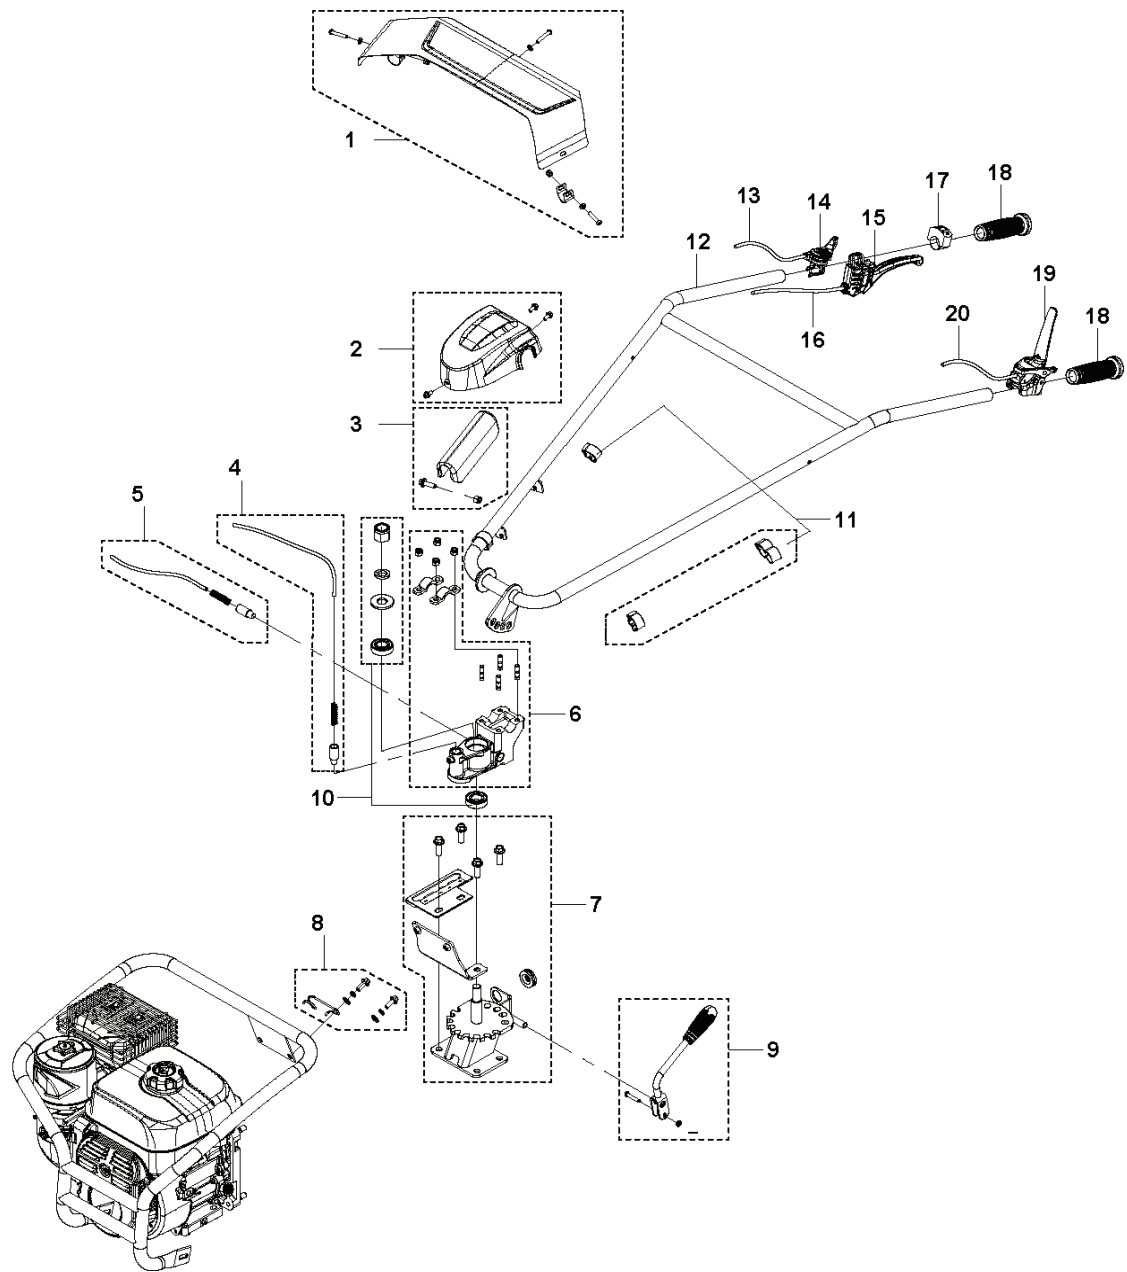

G TR 262
HANDLE

CULTIVATORS/TILLERS

PXM_REF	PXM_PARTNO	DESCRIPTION	PXM_REMARK	QTY.
1	599348663	COVER ASSY	Upper cover assy	1
2	599348656	COVER	TIDY COVER	1
3	599348661	COVER ASSY	Handlebar cover assy	1
4	599348664	CABLE ASSY	Adjusting cable assy	1
5	599348662	CABLE ASSY	Height adjusting cable assy	1
6	599348668	HANDLEBAR BRACKET	Turning seat assy	1
7	599348657	HANDLE SUPPORT ASSY	Handlebar seat assy	1
8	599348658	HOLDER	CABLE HOLDER	1
9	599348666	LEVER ASSY		1
10	599348667	BEARING KIT		1
11	599348660	CABLE HOLDER		1
12	599348677	HANDLEBAR		1
13	599348676	THROTTLE CABLE		1
14	599348675	THROTTLE CONTROL		1
15	599348673	CLUTCH LEVER		1
16	599348674	CABLE	Adjusting cable	1
17	599348672	STOP SWITCH		1
18	599348669	GRIP		2
19	599348670	CLUTCH LEVER		1
20	599348671	CABLE	Clutch cable	1