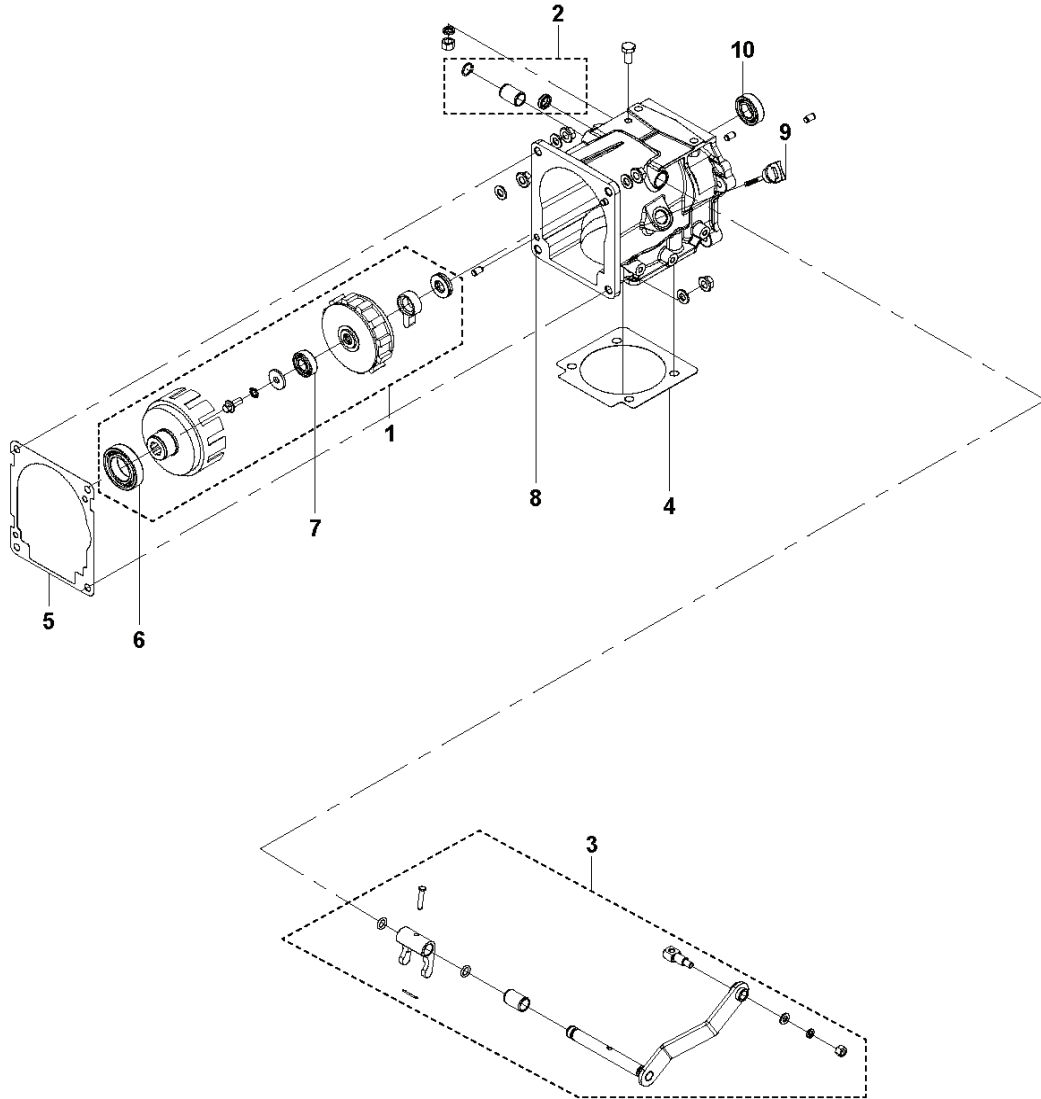

CULTIVATORS/TILLERS

PXM_REF	PXM_PARTNO	DESCRIPTION	PXM_REMARK	QTY.
1	599348641	COVER KIT	End cover kit	1
2	599348642	GEAR ASSY		1
3	599348640	DRIVE SHAFT		1
4	599348639	BEVEL GEAR ASSY		1
5	599348643	COVER ASSY	Gearbox cover assy	1
6	599348654	GASKET		1
7	599348616	BEARING	Bearing 6202	1
8	599348653	DRIVE SPROCKET		1
9	599348652	CHAIN	Chain 520HF3-1*18L	1
10	590831601	BEARING		1
11	593601436	GASKET		1
13	599348645	BEARING	Bearing 6203-2rs	1
14	593601407	BEARING		1
15	599348646	GEARBOX	Tilling gearbox	1
16	599348644	SCREW KIT		1
17	599348651	DRIVE SPROCKET		1
18	599348650	CHAIN	Chain 520HF3-1*38L	1
19	599348649	SPROCKET		1
20	599348648	SHAFT	Output shaft	1
21	599348647	KEY	Key 8*7*32	1
22	536060501	COUPLER		1

B TR 262
TRANSMISSION BACK CASE COMP

CULTIVATORS/TILLERS

PXM_REF	PXM_PARTNO	DESCRIPTION	PXM_REMARK	QTY.
1	599348624	GEAR ASSY		1
2	599348623	GEAR ASSY		1
3	599348627	SHAFT	REVERSE SHAFT	1
4	599348625	FORK	SHIFTING FORK KIT	1
5	599348628	FORK	REVERSE FORK	1
6	599348626	GASKET KIT		1
7	599348622	GEARSHIFT LEVER		1
8	599348665	LEVER ASSY	Shifting lever assy	1
9	599348620	SCREW KIT		1
10	599348621	BEARING KIT		1
11	599348619	BEARING	Bearing 6004	1
12	599348631	GASKET		1
13	599348630	COVER	End cover	1
14	599348629	OIL PLUG		1

A TR 262
TRANSMISSION CASE

CULTIVATORS/TILLERS

PXM_REF	PXM_PARTNO	DESCRIPTION	PXM_REMARK	QTY.
1	599348701	CLUTCH ASSY		1
2	599348702	PLUG KIT		1
3	599348703	CLUTCH LEVER		1
4	599348638	GASKET		1
5	599348614	GASKET		1
6	599348615	BEARING	Bearing 6007	1
7	599348616	BEARING	Bearing 6202	1
8	599348617	GEARBOX		1
9	599348618	DIPSTICK		1
10	599348619	BEARING	Bearing 6004	1