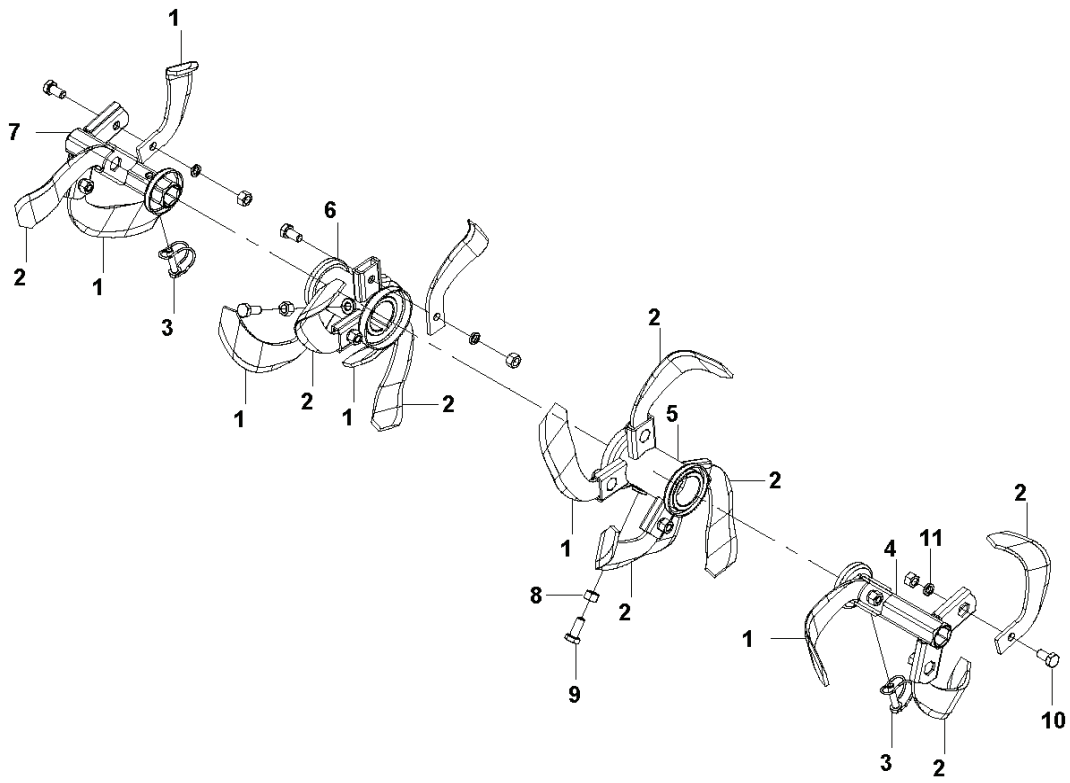

F TR 262
ENGINE AND CONNECTIONS

CULTIVATORS/TILLERS

PXM_REF	PXM_PARTNO	DESCRIPTION	PXM_REMARK	QTY.
1	599348659	ENGINE	See Husqvarna Engine IPL Separately	1
2	599348704	BUMPER		1
3	599348658	HOLDER	CABLE HOLDER	1
4	599348655	ENGINE PLATE		1

G TR 262
HANDLE

CULTIVATORS/TILLERS

PXM_REF	PXM_PARTNO	DESCRIPTION	PXM_REMARK	QTY.
1	599348663	COVER ASSY	Upper cover assy	1
2	599348656	COVER	TIDY COVER	1
3	599348661	COVER ASSY	Handlebar cover assy	1
4	599348664	CABLE ASSY	Adjusting cable assy	1
5	599348662	CABLE ASSY	Height adjusting cable assy	1
6	599348668	HANDLEBAR BRACKET	Turning seat assy	1
7	599348657	HANDLE SUPPORT ASSY	Handlebar seat assy	1
8	599348658	HOLDER	CABLE HOLDER	1
9	599348666	LEVER ASSY		1
10	599348667	BEARING KIT		1
11	599348660	CABLE HOLDER		1
12	599348677	HANDLEBAR		1
13	599348676	THROTTLE CABLE		1
14	599348675	THROTTLE CONTROL		1
15	599348673	CLUTCH LEVER		1
16	599348674	CABLE	Adjusting cable	1
17	599348672	STOP SWITCH		1
18	599348669	GRIP		2
19	599348670	CLUTCH LEVER		1
20	599348671	CABLE	Clutch cable	1

C TR 262
HARDWARE

CULTIVATORS/TILLERS

PXM_REF	PXM_PARTNO	DESCRIPTION	PXM_REMARK	QTY.
1	529338101	SERVICE KIT	Hardware Kit	1

H TR 262
TILLER TINE

CULTIVATORS/TILLERS

PXM_REF	PXM_PARTNO	DESCRIPTION	PXM_REMARK	QTY.
1	599348678	BLADE	Blade R.	6
2	599348679	BLADE	Blade L.	8
3	599348682	PIN	Pin ?8	2
4	599348681	HOLDER	Outer holder L.	1
5	599348680	HOLDER	Inner holder L.	1
6	599348684	HOLDER	Inner holder R.	1
7	599348683	HOLDER	Outer holder R.	1
8	587958801	NUT		1
9	590642101	BOLT		1
10	598684202	BOLT		1
11	590615501	WASHER		1