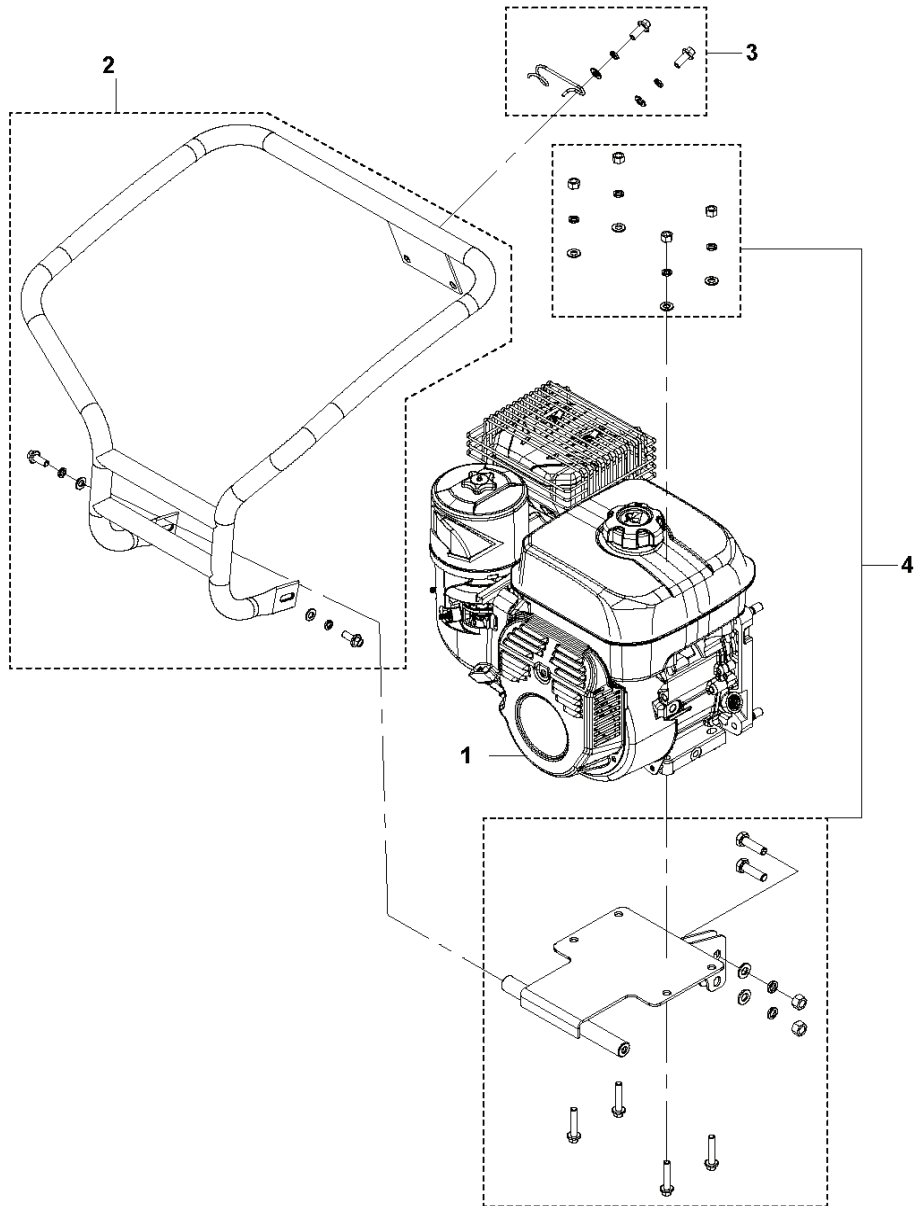

J TR 262
WHEEL

CULTIVATORS/TILLERS

PXM_REF	PXM_PARTNO	DESCRIPTION	PXM_REMARK	QTY.
1	599348699	WHEEL KIT		1
2	599348698	WHEEL AXLE	kit	1
3	599944701	RIM		1
4	599348696	WHEEL AXLE		1
5	599348697	TIRE		1

I TR 262
COVERS

CULTIVATORS/TILLERS

PXM_REF	PXM_PARTNO	DESCRIPTION	PXM_REMARK	QTY.
1	599348693	COVER ASSY	Sider cover R.	1
2	599348688	BRACKET		1
3	599348685	WHEEL KIT		1
4	599348692	SCREW KIT		1
5	599348690	COVER ASSY		1
6	599348689	PLATE		1
7	599348694	COVER ASSY	Tine cover assy	1
8	599348691	COVER ASSY	Sider cover L.	1
9	599348687	BAR	Drag bar	1
10	599348686	SUPPORT WHEEL		1
11	599348695	COVER	Rear tine cover	1

F TR 262
ENGINE AND CONNECTIONS

CULTIVATORS/TILLERS

PXM_REF	PXM_PARTNO	DESCRIPTION	PXM_REMARK	QTY.
1	599348659	ENGINE	See Husqvarna Engine IPL Separately	1
2	599348704	BUMPER		1
3	599348658	HOLDER	CABLE HOLDER	1
4	599348655	ENGINE PLATE		1