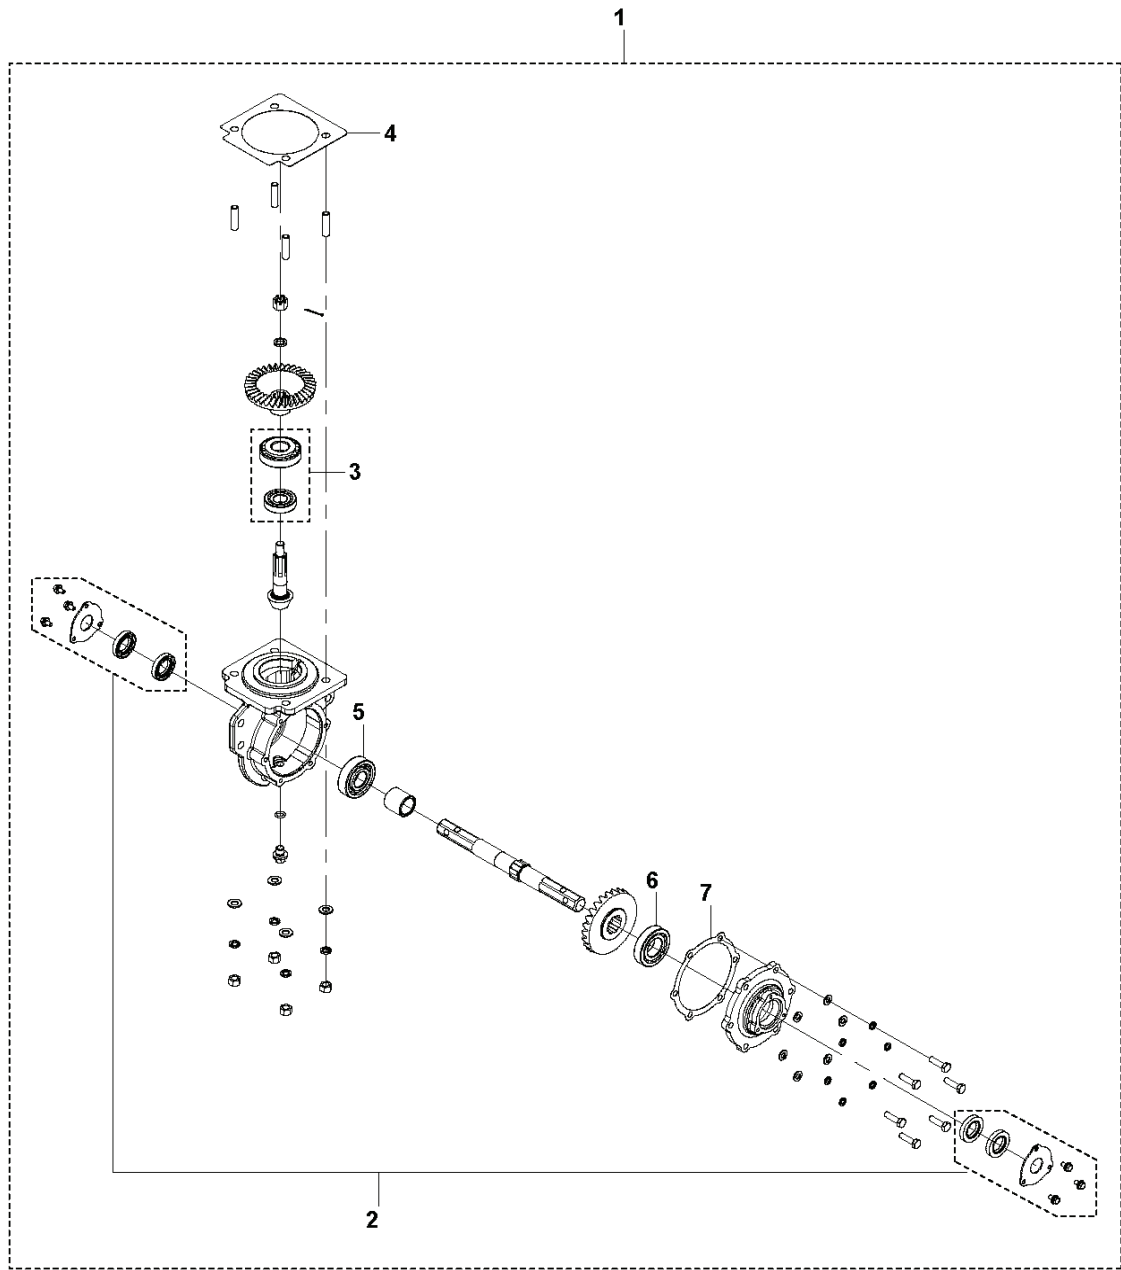

D TR 262
WALKING CASE COMP

CULTIVATORS/TILLERS

PXM_REF	PXM_PARTNO	DESCRIPTION	PXM_REMARK	QTY.
1	599348632	GEARBOX ASSY		1
2	599348633	SEAL KIT		1
3	599348634	BEARING KIT		1
4	599348638	GASKET		1
5	599348635	BEARING	Bearing 6305	1
6	599348636	BEARING	Bearing 30206	1
7	599348637	GASKET		1