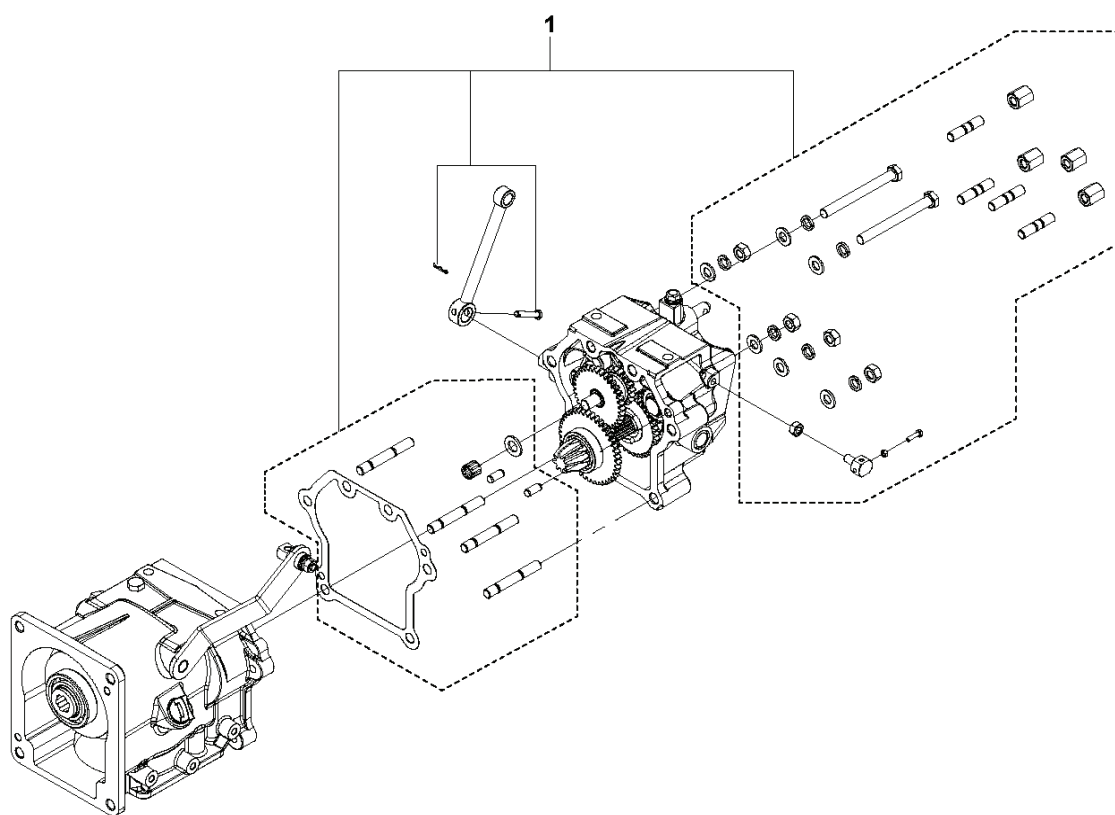

CULTIVATORS/TILLERS

PXM_REF	PXM_PARTNO	DESCRIPTION	PXM_REMARK	QTY.
1	599348663	COVER ASSY	Upper cover assy	1
2	599348656	COVER	TIDY COVER	1
3	599348661	COVER ASSY	Handlebar cover assy	1
4	599348664	CABLE ASSY	Adjusting cable assy	1
5	599348662	CABLE ASSY	Height adjusting cable assy	1
6	599348668	HANDLEBAR BRACKET	Turning seat assy	1
7	599348657	HANDLE SUPPORT ASSY	Handlebar seat assy	1
8	599348658	HOLDER	CABLE HOLDER	1
9	599348666	LEVER ASSY		1
10	599348667	BEARING KIT		1
11	599348660	CABLE HOLDER		1
12	599348677	HANDLEBAR		1
13	599348676	THROTTLE CABLE		1
14	599348675	THROTTLE CONTROL		1
15	599348673	CLUTCH LEVER		1
16	599348674	CABLE	Adjusting cable	1
17	599348672	STOP SWITCH		1
18	599348669	GRIP		2
19	599348670	CLUTCH LEVER		1
20	599348671	CABLE	Clutch cable	1

C TR 262
HARDWARE