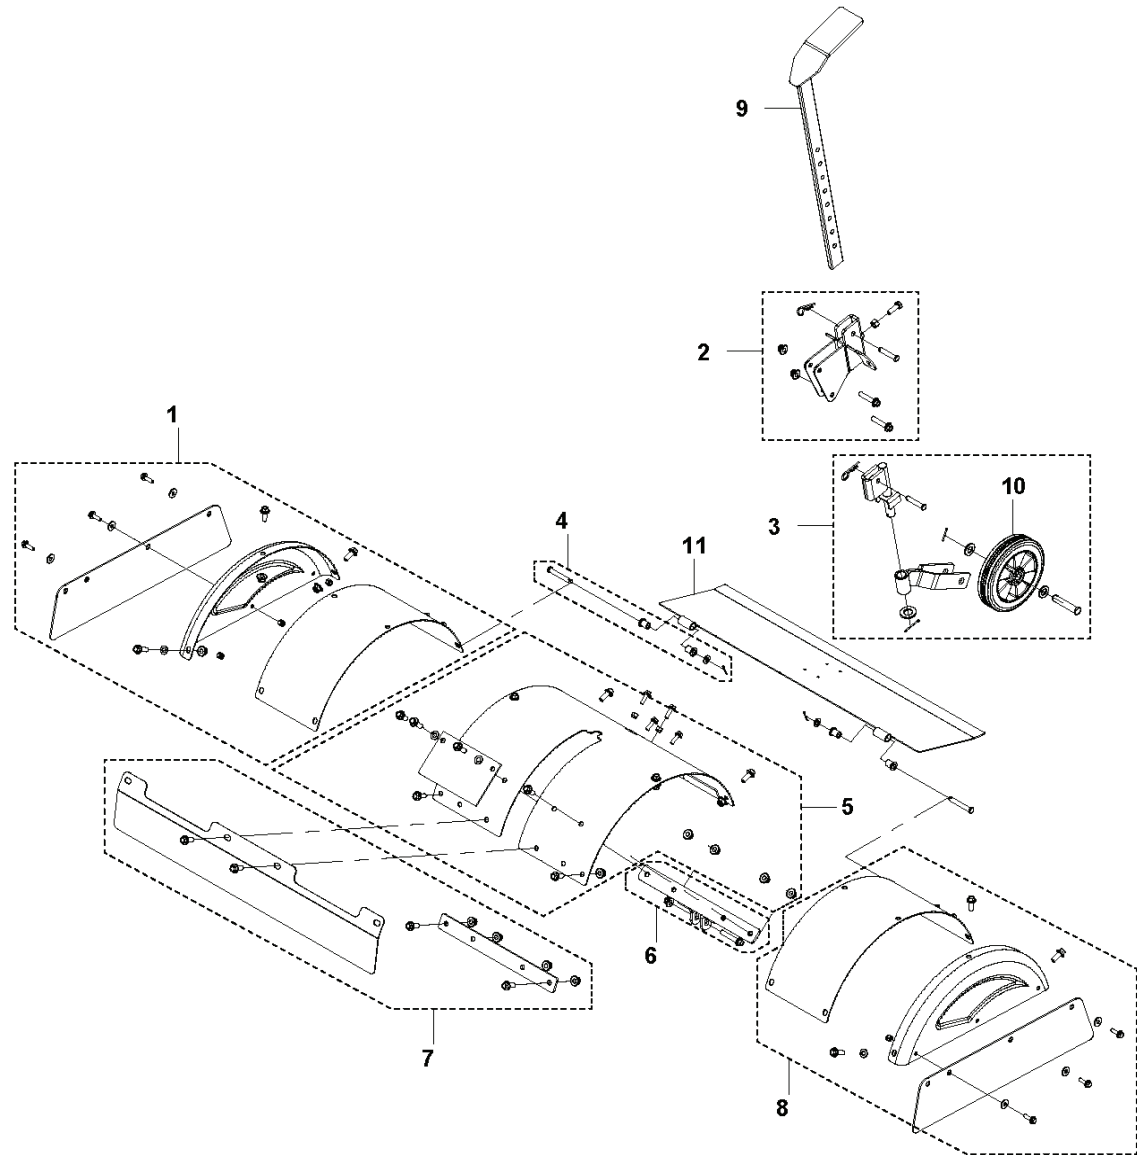

I TR 262
COVERS

CULTIVATORS/TILLERS

PXM_REF	PXM_PARTNO	DESCRIPTION	PXM_REMARK	QTY.
1	599348693	COVER ASSY	Sider cover R.	1
2	599348688	BRACKET		1
3	599348685	WHEEL KIT		1
4	599348692	SCREW KIT		1
5	599348690	COVER ASSY		1
6	599348689	PLATE		1
7	599348694	COVER ASSY	Tine cover assy	1
8	599348691	COVER ASSY	Sider cover L.	1
9	599348687	BAR	Drag bar	1
10	599348686	SUPPORT WHEEL		1
11	599348695	COVER	Rear tine cover	1