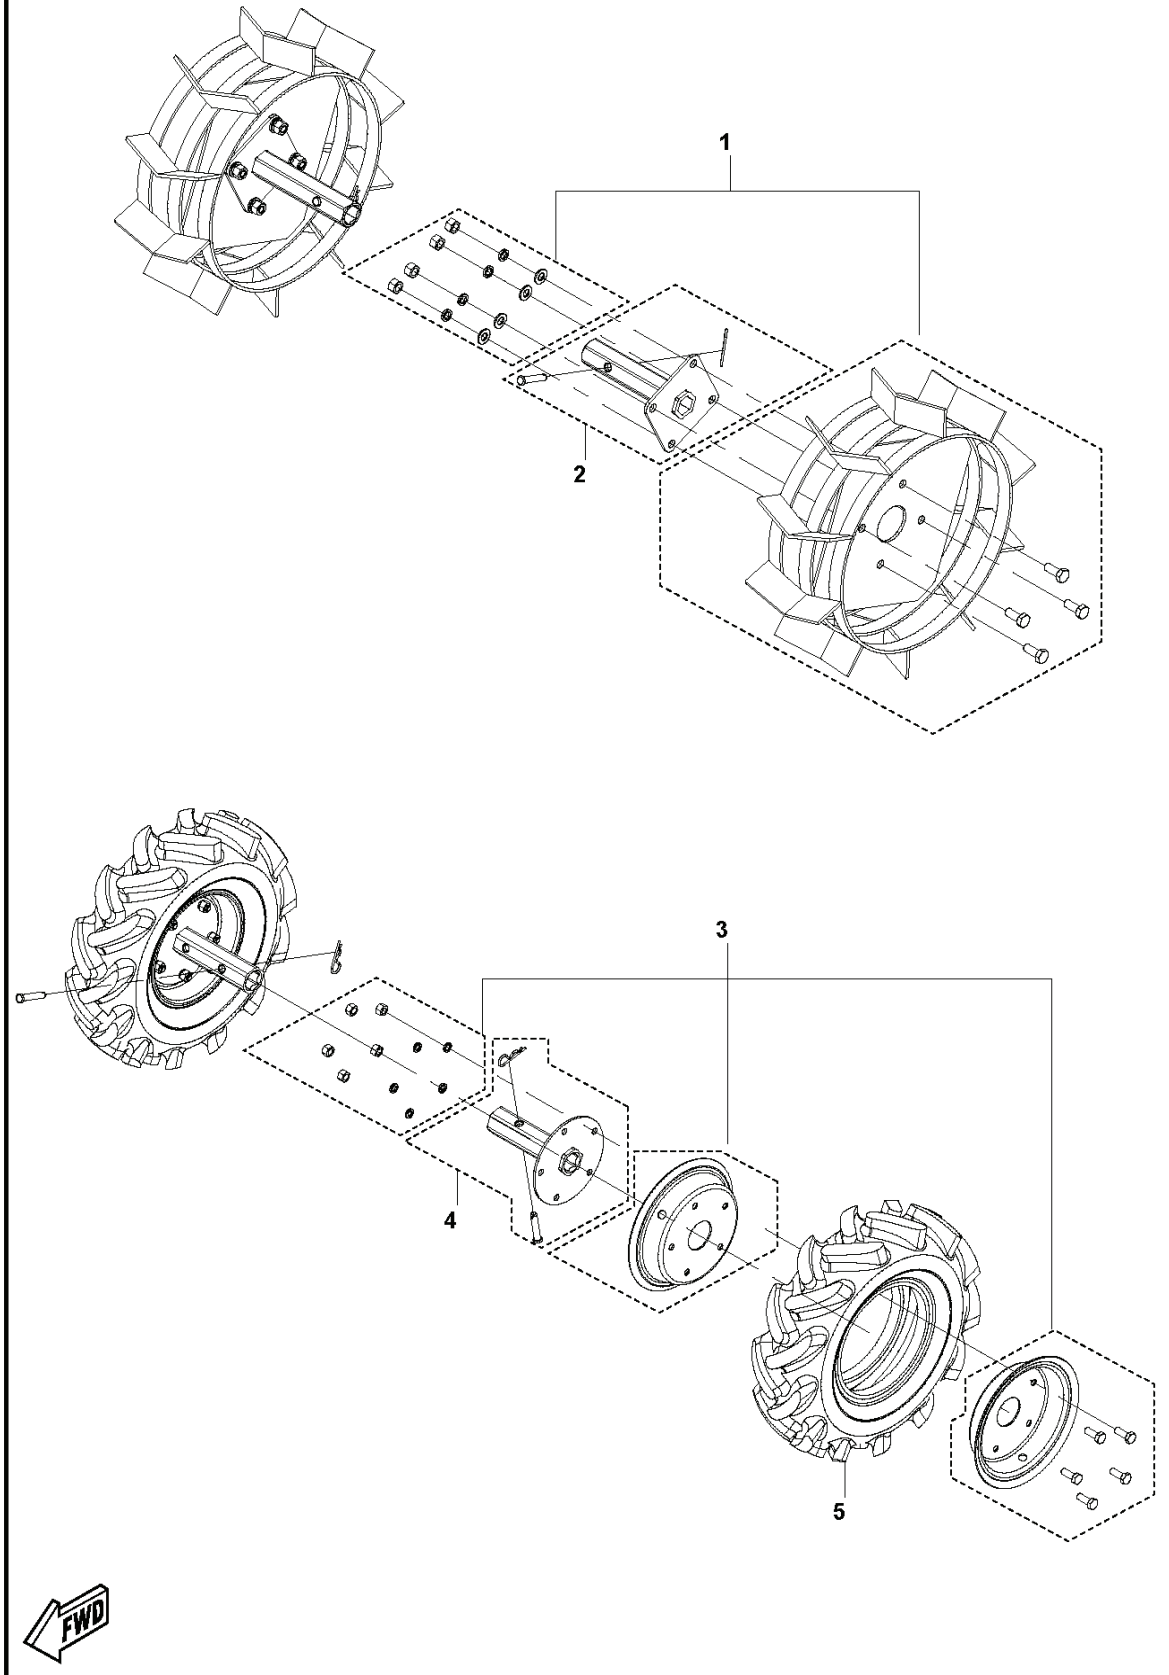

J TR 262
WHEEL

CULTIVATORS/TILLERS

PXM_REF	PXM_PARTNO	DESCRIPTION	PXM_REMARK	QTY.
1	599348699	WHEEL KIT		1
2	599348698	WHEEL AXLE	kit	1
3	599944701	RIM		1
4	599348696	WHEEL AXLE		1
5	599348697	TIRE		1