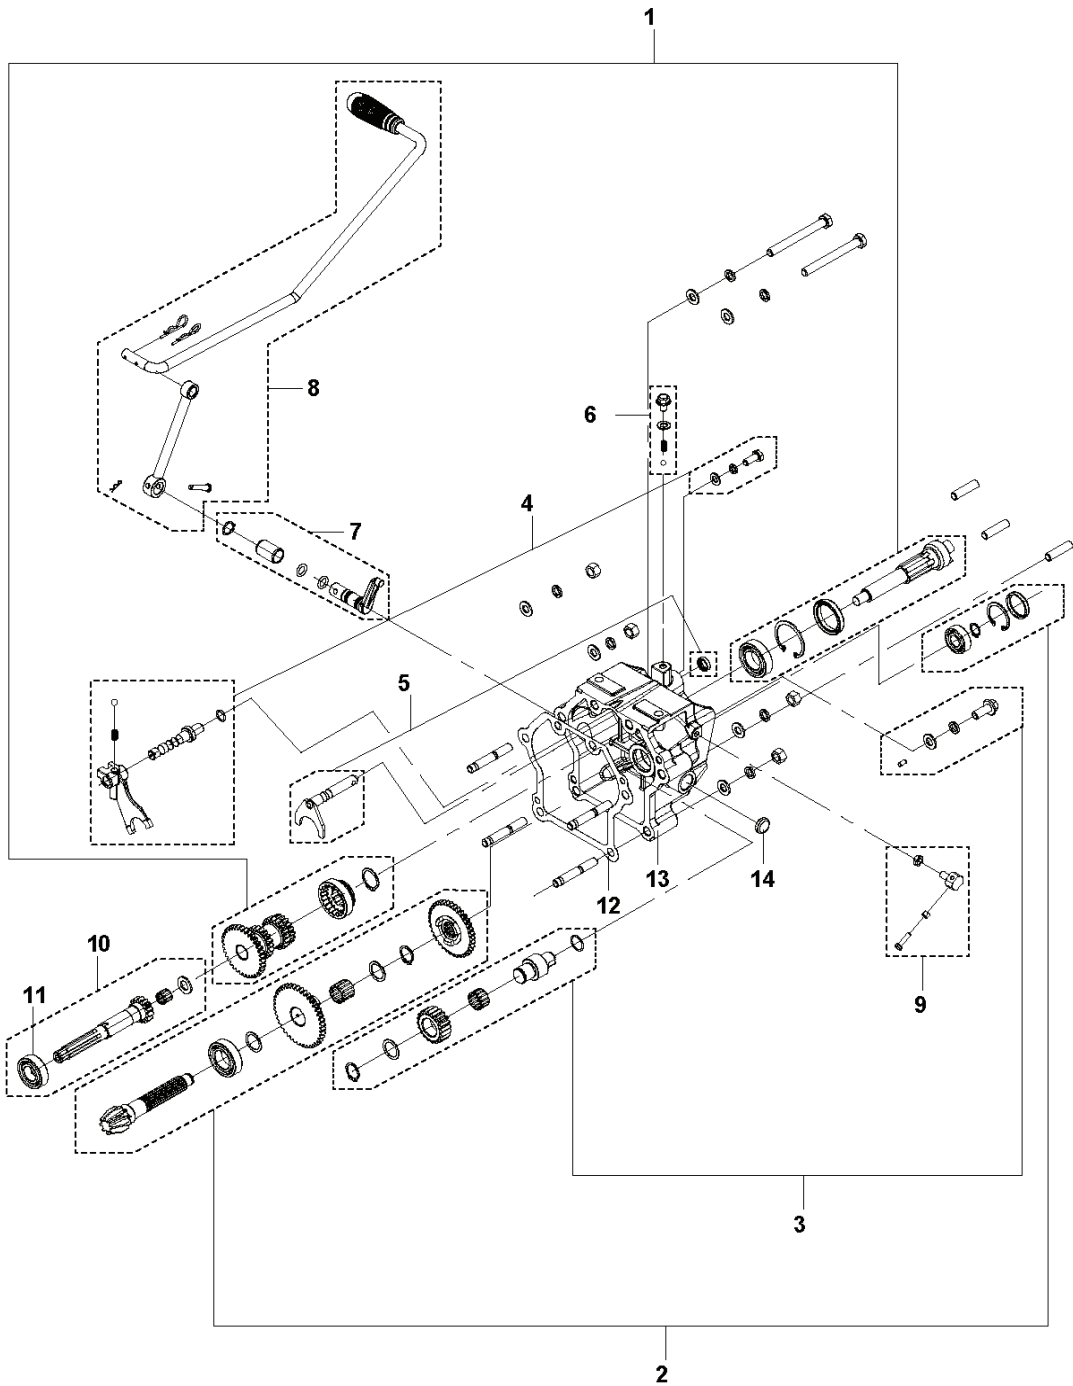

SPARE PARTS CATALOGUE
CULTIVATORS/TILLERS: HUSQVARNA TR 262

Spare Parts List

Frequent Parts

Accessories

SPARE PARTS LIST

CULTIVATORS/TILLERS

HUSQVARNA TR 262

E TR 262
TRANSMISSION

CULTIVATORS/TILLERS

PXM_REF	PXM_PARTNO	DESCRIPTION	PXM_REMARK	QTY.
1	599348641	COVER KIT	End cover kit	1
2	599348642	GEAR ASSY		1
3	599348640	DRIVE SHAFT		1
4	599348639	BEVEL GEAR ASSY		1
5	599348643	COVER ASSY	Gearbox cover assy	1
6	599348654	GASKET		1
7	599348616	BEARING	Bearing 6202	1
8	599348653	DRIVE SPROCKET		1
9	599348652	CHAIN	Chain 520HF3-1*18L	1
10	590831601	BEARING		1
11	593601436	GASKET		1
13	599348645	BEARING	Bearing 6203-2rs	1
14	593601407	BEARING		1
15	599348646	GEARBOX	Tilling gearbox	1
16	599348644	SCREW KIT		1
17	599348651	DRIVE SPROCKET		1
18	599348650	CHAIN	Chain 520HF3-1*38L	1
19	599348649	SPROCKET		1
20	599348648	SHAFT	Output shaft	1
21	599348647	KEY	Key 8*7*32	1
22	536060501	COUPLER		1

B TR 262
TRANSMISSION BACK CASE COMP

CULTIVATORS/TILLERS

PXM_REF	PXM_PARTNO	DESCRIPTION	PXM_REMARK	QTY.
1	599348624	GEAR ASSY		1
2	599348623	GEAR ASSY		1
3	599348627	SHAFT	REVERSE SHAFT	1
4	599348625	FORK	SHIFTING FORK KIT	1
5	599348628	FORK	REVERSE FORK	1
6	599348626	GASKET KIT		1
7	599348622	GEARSHIFT LEVER		1
8	599348665	LEVER ASSY	Shifting lever assy	1
9	599348620	SCREW KIT		1
10	599348621	BEARING KIT		1
11	599348619	BEARING	Bearing 6004	1
12	599348631	GASKET		1
13	599348630	COVER	End cover	1
14	599348629	OIL PLUG		1

A TR 262
TRANSMISSION CASE

CULTIVATORS/TILLERS

PXM_REF	PXM_PARTNO	DESCRIPTION	PXM_REMARK	QTY.
1	599348701	CLUTCH ASSY		1
2	599348702	PLUG KIT		1
3	599348703	CLUTCH LEVER		1
4	599348638	GASKET		1
5	599348614	GASKET		1
6	599348615	BEARING	Bearing 6007	1
7	599348616	BEARING	Bearing 6202	1
8	599348617	GEARBOX		1
9	599348618	DIPSTICK		1
10	599348619	BEARING	Bearing 6004	1