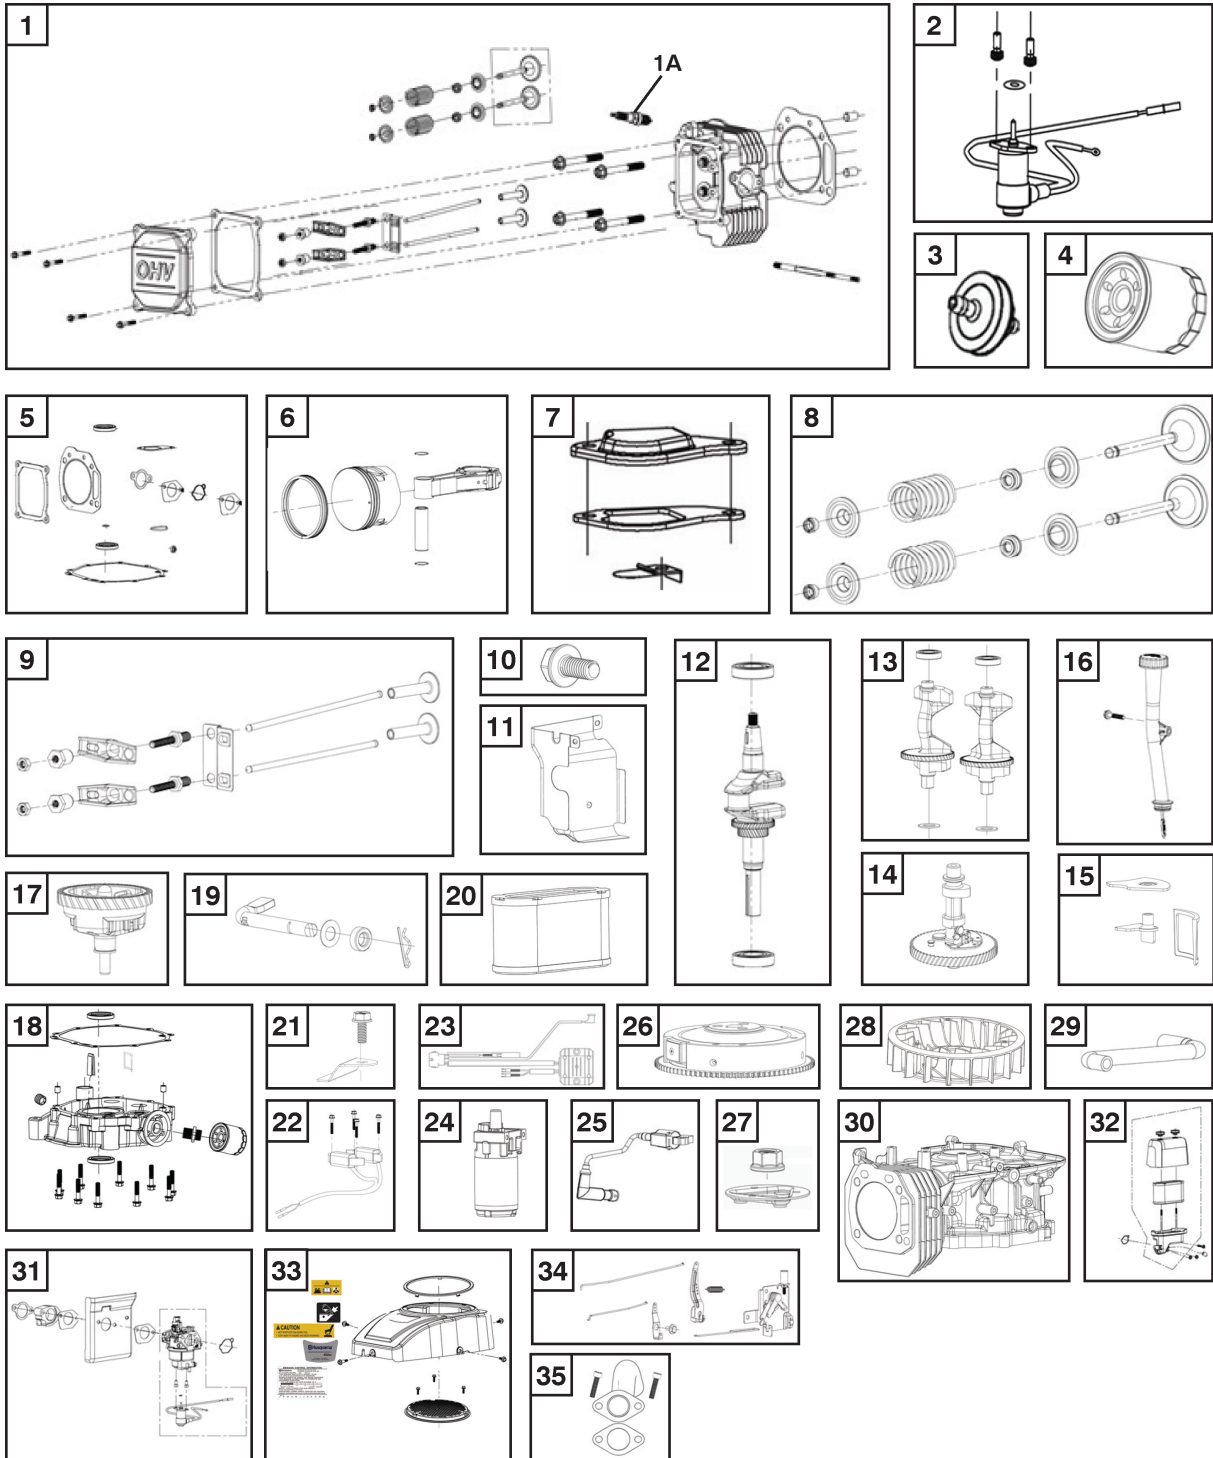

MOTOR

LTH1738, 96043024800, 2017-08

Ref.	No Pieza	Descripción	Comentario	CTD KIT AD.
1	590 90 49-01	SERVICE KIT	CYLINDER HEAD	1
1A	591 16 55-01	APAGA CHISPAS		1
2	590 90 51-01	SERVICE KIT	SOLENOID	1
3	591 16 58-01	FILTRO	FUEL FILTER	1
4	591 16 59-01	FILTRO	OIL FILTER	1
5	590 90 54-01	SERVICE KIT	GASKET KIT	1
6	590 90 55-01	SERVICE KIT	PISTON PIN RETAINER	1
7	590 90 56-01	SERVICE KIT	COVER BREATHER AND STRAINER	1
8	590 97 17-01	SERVICE KIT	VALVE	1
9	590 97 18-01	SERVICE KIT	ROCKER ARM	1
10	590 97 19-01	SERVICE KIT	BOLT	1
11	590 97 21-01	SERVICE KIT	AIR DEFLECTOR	1
12	590 97 22-01	SERVICE KIT	CRANKSHAFT	1
13	590 97 23-01	SERVICE KIT	BALANCING SHAFT KIT	1
14	590 97 24-01	SERVICE KIT	CAMSHAFT	1
15	590 97 25-01	SERVICE KIT	OIL STRAINER	1
16	590 97 26-01	SERVICE KIT	TUBE FILL KIT	1
17	590 97 27-01	SERVICE KIT	GOVERNER GEAR KIT	1
18	590 97 28-01	SERVICE KIT	CRANKCASE COVER KT	1
19	590 97 29-01	SERVICE KIT	SPEED REGULATING ARM KIT	1
20	590 97 31-01	SERVICE KIT	AIR FILTER	1
21	590 97 35-01	SERVICE KIT	PRESSING PLATE KIT	1
22	590 97 36-01	SERVICE KIT	KIT, CHARGE	1
23	590 97 38-01	SERVICE KIT	VOLTAGE RECTIFIER	1
24	590 97 43-01	SERVICE KIT	STARTER	1
25	590 97 58-01	SERVICE KIT	IGNITION ASSY	1
26	590 97 80-01	SERVICE KIT	FLYWHEEL	1
27	590 99 22-01	SERVICE KIT	DISC KIT STARTING	1
28	590 99 23-01	SERVICE KIT	IMPELLER	1
29	590 96 59-01	JUEGO DE HERRAMIENTAS	BREATHER TUBE	1
30	592 95 11-01	SERVICE KIT	CRANKCASE	1
31	593 09 83-01	CARBURADOR	CARBURETOR KIT	1
32	593 09 85-01	SERVICE KIT	AIR CLEANER	1
33	593 09 86-01	SERVICE KIT	START COVER KT	1
34	593 09 88-01	SERVICE KIT	Throttle Lever Kit	1
35	592 95 20-01	SERVICE KIT	EXHAUST PIPE KIT	1